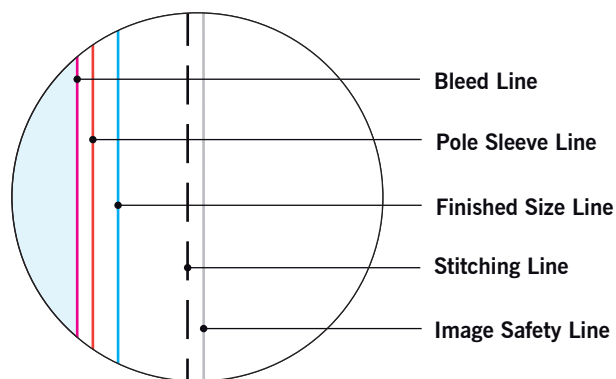

THINGS TO DO:

- Extend all artwork out to the templates magenta bleed line.
- Keep text, logos & important images inside the gray image safety line or they might get cut off.
- Outline all fonts.
- Embed all placed images.
- If using Adobe® Photoshop®, delete all template lines before submitting your file.
- Design with 100% opaque PANTONE® Color Bridge® colors for more accurate color reproduction.*
- Submit all artwork files in CMYK color space mode.
- ONLY SAVE AND SEND PAGE 2 WITH YOUR ARTWORK.

THINGS TO KNOW:

- The template is at 1:10 scale. DO NOT resize it.
- A minimum resolution of 360dpi is required for all raster (pixel) images. Higher resolutions are preferred.
- DO NOT alter the template in any way.
- If multiple images are selected for a product, submit one file per image.
- For multiple print and/or double print products, please design on all layouts within the template even if the layout graphics are the same.

MAIN TEMPLATE LINES:

BLEED LINE:

The MAGENTA line shows the bleed line. Please extend artwork to this line if it goes to or past the finished size.

FINISHED SIZE LINE:

The CYAN line shows the finished size.

STITCHING LINE:

The BLACK line shows the stitching line.

IMAGE SAFETY LINE:

The GREY line shows the image safety line. Keep all text, logos & important images inside the safety line or they might get cut off.

DO NOT DESIGN HERE!
USE TEMPLATE ON PAGE 2

* Due to the nature of the CMYK printing process, the reproduction of PANTONE® colors is not always 100% possible. Please reference a Pantone® Color Bridge® book to receive a process color simulation. Further information can be found on our website.