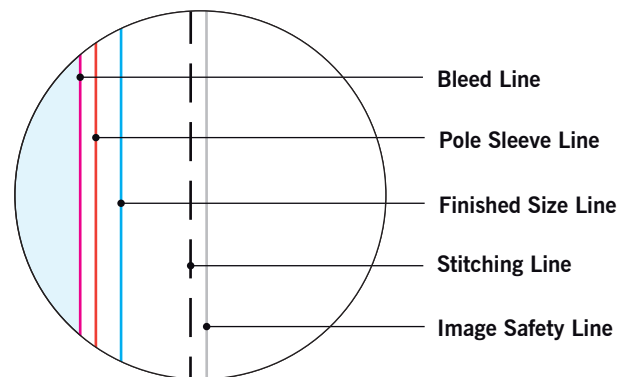

THINGS TO DO:

- Extend all artwork out to the templates magenta bleed line.
- Keep text, logos & important images inside the gray image safety line or they might get cut off.
- Outline all fonts.
- Embed all placed images.
- If using Adobe® Photoshop®, delete all template lines before submitting your file.
- Design with 100% opaque PANTONE® Color Bridge® colors for more accurate color reproduction.*
- Submit all artwork files in CMYK color space mode.
- ONLY SAVE AND SEND PAGE 2 WITH YOUR ARTWORK.

THINGS TO KNOW:

- The template is at 1:10 scale. DO NOT resize it.
- A minimum resolution of 360dpi is required for all raster (pixel) images. Higher resolutions are preferred.
- DO NOT alter the template in any way.
- If multiple images are selected for a product, submit one file per image.
- For multiple print and/or double print products, please design on all layouts within the template even if the layout graphics are the same.

MAIN TEMPLATE LINES:

BLEED LINE:

The MAGENTA line shows the bleed line. Please extend artwork to this line if it goes to or past the finished size.

FINISHED SIZE LINE:

The CYAN line shows the finished size.

STITCHING LINE:

The BLACK line shows the stitching line.

IMAGE SAFETY LINE:

The GREY line shows the image safety line. Keep all text, logos & important images inside the safety line or they might get cut off.

**DO NOT DESIGN HERE!
USE TEMPLATE ON PAGE 2**

* Due to the nature of the CMYK printing process, the reproduction of PANTONE® colors is not always 100% possible. Please reference a Pantone® Color Bridge® book to receive a process color simulation. Further information can be found on our website.