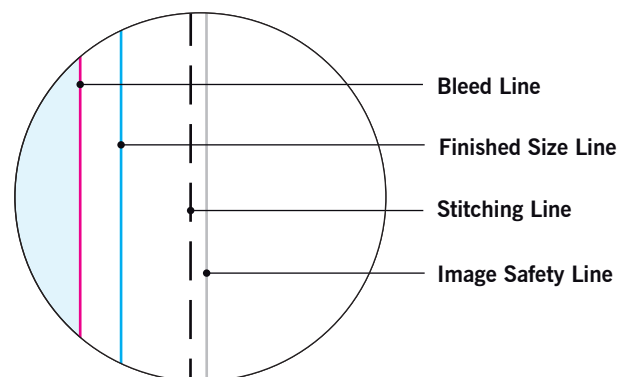

THINGS TO DO:

- Extend all artwork out to the templates magenta bleed line.
- Keep text, logos & important images inside the gray image safety line or they might get cut off.
- Outline all fonts.
- Embed all placed images.
- If using Adobe® Photoshop®, delete all template lines before submitting your file.
- Design with 100% opaque PANTONE® Color Bridge® colors for more accurate color reproduction.*
- Submit all artwork files in CMYK color space mode.
- ONLY SAVE AND SEND PAGE 2 WITH YOUR ARTWORK.

THINGS TO KNOW:

- The template is at 1:10 scale. DO NOT resize it.
- A minimum resolution of 360dpi is required for all raster (pixel) images. Higher resolutions are preferred.
- DO NOT alter the template in any way.
- If multiple images are selected for a product, submit one file per image.
- For multiple print and/or double print products, please design on all layouts within the template even if the layout graphics are the same.

MAIN TEMPLATE LINES:

BLEED LINE:

The MAGENTA line shows the bleed line. Please extend artwork to this line if it goes to or past the finished size.

FINISHED SIZE LINE:

The CYAN line shows the finished size.

STITCHING LINE:

The BLACK line shows the stitching line.

IMAGE SAFETY LINE:

The GREY line shows the image safety line. Keep all text, logos & important images inside the safety line or they might get cut off.

DO NOT DESIGN HERE!
USE TEMPLATE ON PAGE 2

* Due to the nature of the CMYK printing process, the reproduction of PANTONE® colors is not always 100% possible. Please reference a Pantone® Color Bridge® book to receive a process color simulation. Further information can be found on our website.