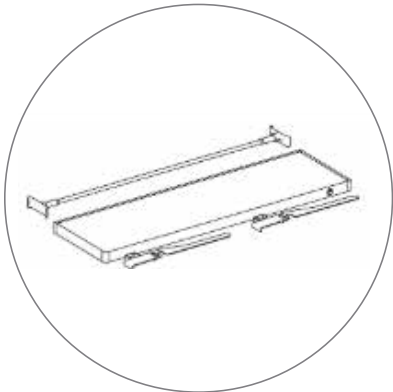

SEGO 200X225

SEGO MODULAR LIGHTBOXES
PRODUCT CODE: SEGO-200X225

PARTS LIST

(qty 2)
Horizontal Profile L

(qty 2)
Vertical Profile Top

(qty 2)
Vertical Profile Bottom

(qty 2)
Horizontal Profile R

(qty 4)
Mid Pole

(qty 2)
Feet

(qty 1)
MP Cross

(qty 1)
LED Connector

(qty 1)
Y Cable

(qty 1)
Transformer

(qty 1)
Travel Bag

AVAILABLE ACCESSORIES

SEGO-SKIT
SEGO Shelf Kit

SEGO-HP
SEGO Hanging Pole for
Shelf Kit

SEGO-SCON
SEGO Straight Connector

SEGO-MM
SEGO Monitor Mount

SEGO-BC
SEGO Bridge Connector

SEGO-ILCON
SEGO L Connector Inside

SEGO-OLCON
SEGO L Connector Outside

SEGO-HLCON
SEGO High-low Connector