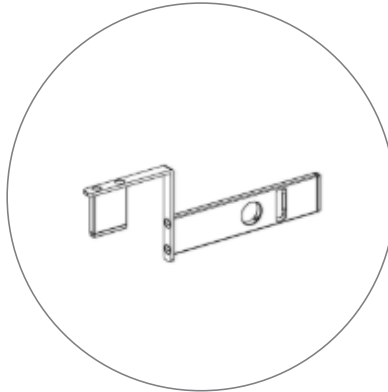

(qty 2)
Feet

(qty 1)
MP Cross

(qty 1)
LED Connector

(qty 1)
Y Cable

(qty 1)
Transformer

(qty 1)
Travel Bag

AVAILABLE ACCESSORIES

SEGO-SKIT
SEGO Shelf Kit

SEGO-HP
SEGO Hanging Pole for
Shelf Kit

SEGO-SCON
SEGO Straight Connector

SEGO-MM
SEGO Monitor Mount

SEGO-BC
SEGO Bridge Connector

SEGO-ILCON
SEGO L Connector Inside

SEGO-OLCON
SEGO L Connector Outside

SEGO-HLCON
SEGO High-low Connector