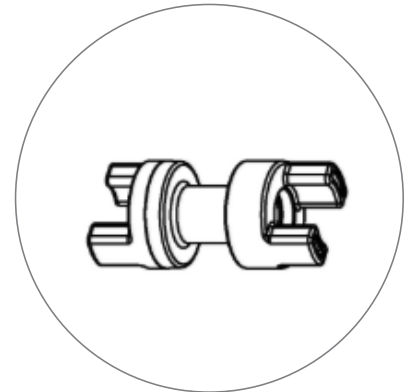

SEGO 200X225

SEGO MODULAR LIGHTBOXES
PRODUCT CODE: SEGO-200X225

PARTS LIST

(qty 2)
Horizontal Profile L

(qty 2)
Vertical Profile Top

(qty 2)
Vertical Profile Bottom

(qty 2)
Horizontal Profile R

(qty 4)
Mid Pole

(qty 2)
Feet

(qty 1)
MP Cross

(qty 1)
LED Connector

(qty 1)
Y Cable

(qty 1)
Transformer

(qty 1)
Travel Bag

AVAILABLE ACCESSORIES

SEGO-SKIT
SEGO Shelf Kit

SEGO-HP
SEGO Hanging Pole for
Shelf Kit

SEGO-SCON
SEGO Straight Connector

SEGO-MM
SEGO Monitor Mount

SEGO-BC
SEGO Bridge Connector

SEGO-ILCON
SEGO L Connector Inside

SEGO-OLCON
SEGO L Connector Outside

SEGO-HLCON
SEGO High-low Connector