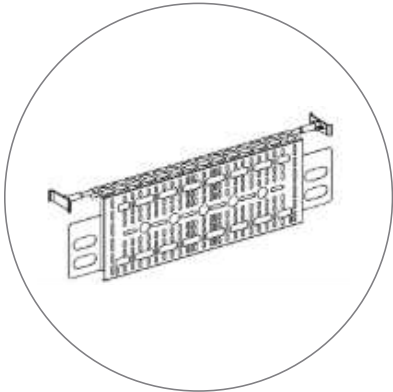

SEGO 200X225

SEGO MODULAR LIGHTBOXES
PRODUCT CODE: SEGO-200X225

PARTS LIST

(qty 2)
Horizontal Profile L

(qty 2)
Vertical Profile Top

(qty 2)
Vertical Profile Bottom

(qty 2)
Horizontal Profile R

(qty 4)
Mid Pole

SEGO-HP
SEGO Hanging Pole for
Shelf Kit

SEGO-SCON
SEGO Straight Connector

SEGO-MM
SEGO Monitor Mount

SEGO-BC
SEGO Bridge Connector

SEGO-ILCON
SEGO L Connector Inside

SEGO-OLCON
SEGO L Connector Outside

SEGO-HLCON
SEGO High-low Connector