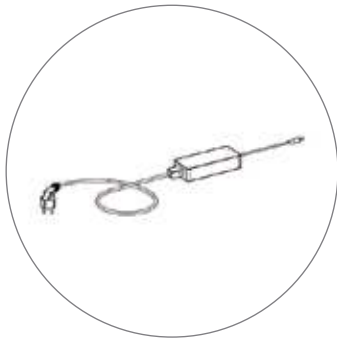

(qty 2)
Feet

(qty 1)
MP Cross

(qty 1)
LED Connector

(qty 1)
Y Cable

(qty 1)
Transformer

(qty 1)
Travel Bag

AVAILABLE ACCESSORIES

SEGO-SKIT
SEGO Shelf Kit

SEGO-HP
SEGO Hanging Pole for
Shelf Kit

SEGO-SCON
SEGO Straight Connector

SEGO-MM
SEGO Monitor Mount

SEGO-BC
SEGO Bridge Connector

SEGO-ILCON
SEGO L Connector Inside

SEGO-OLCON
SEGO L Connector Outside

SEGO-HLCON
SEGO High-low Connector