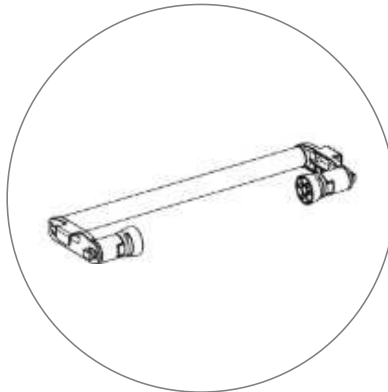

SEGO 200X225

SEGO MODULAR LIGHTBOXES
PRODUCT CODE: SEGO-200X225

PARTS LIST

(qty 2)
Horizontal Profile L

(qty 2)
Vertical Profile Top

(qty 2)
Vertical Profile Bottom

(qty 2)
Horizontal Profile R

(qty 4)
Mid Pole

(qty 2)
Feet

(qty 1)
MP Cross

(qty 1)
LED Connector

(qty 1)
Y Cable

(qty 1)
Transformer

(qty 1)
Travel Bag

AVAILABLE ACCESSORIES

SEGO-SKIT
SEGO Shelf Kit

SEGO-HP
SEGO Hanging Pole for
Shelf Kit

SEGO-SCON
SEGO Straight Connector

SEGO-MM
SEGO Monitor Mount

SEGO-BC
SEGO Bridge Connector

SEGO-ILCON
SEGO L Connector Inside

SEGO-OLCON
SEGO L Connector Outside

SEGO-HLCON
SEGO High-low Connector