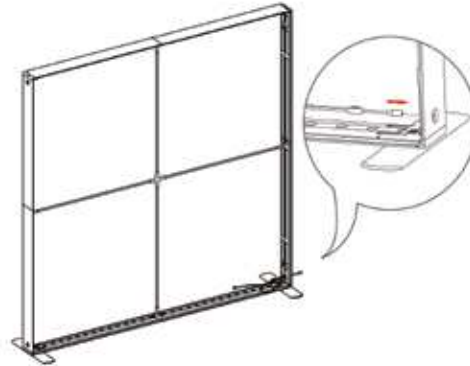

SEGO MODULAR LIGHTBOXES

PRODUCT CODE: SEGO-200X225

12

13

14

15

SEGO 200X225

SEGO MODULAR LIGHTBOXES
PRODUCT CODE: SEGO-200X225