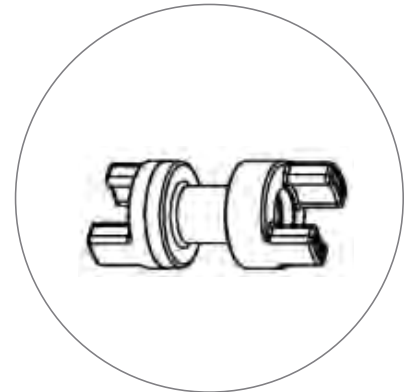

SEGO 100X100

SEGO MODULAR LIGHTBOXES
PRODUCT CODE: SEGO-100X100X12

PARTS LIST

(qty 1)
Horizontal Profile Bottom

(qty 1)
Horizontal Profile Top

(qty 2)
Vertical Profile

(qty 1)
Mid Pole

(qty 2)
Feet

(qty 1)
Transformer

(qty 1)
Y Cable

(qty 1)
Travel Bag

AVAILABLE ACCESSORIES

SEGO-HLCON
SEGO High-low Connector

SEGO-OLCON
SEGO L Connector Outside

SEGO-SCON
SEGO Straight Connector

SEGO-ILCON
SEGO L Connector Inside