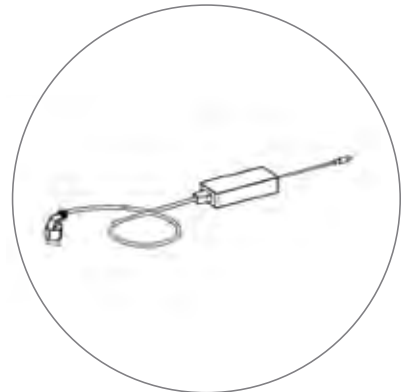

SEGO 100X100

SEGO MODULAR LIGHTBOXES
PRODUCT CODE: SEGO-100X100X12

PARTS LIST

(qty 1)
Horizontal Profile Bottom

(qty 1)
Horizontal Profile Top

(qty 2)
Vertical Profile

(qty 1)
Mid Pole

(qty 2)
Feet

(qty 1)
Transformer

(qty 1)
Y Cable

(qty 1)
Travel Bag

AVAILABLE ACCESSORIES

SEGO-HLCON
SEGO High-low Connector

SEGO-OLCON
SEGO L Connector Outside

SEGO-SCON
SEGO Straight Connector

SEGO-ILCON
SEGO L Connector Inside