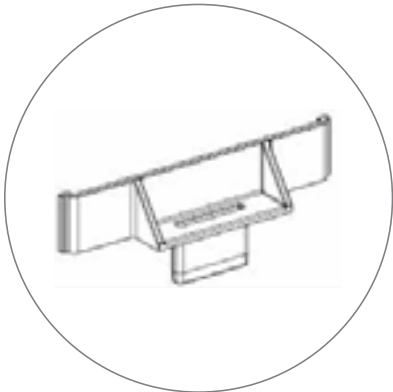

SEGO 100X100

SEGO MODULAR LIGHTBOXES
PRODUCT CODE: SEGO-100X100X12

PARTS LIST

(qty 1)
Horizontal Profile Bottom

(qty 1)
Horizontal Profile Top

(qty 2)
Vertical Profile

(qty 1)
Mid Pole

(qty 2)
Feet

(qty 1)
Transformer

(qty 1)
Y Cable

(qty 1)
Travel Bag

AVAILABLE ACCESSORIES

SEGO-HLCON
SEGO High-low Connector

SEGO-OLCON
SEGO L Connector Outside

SEGO-SCON
SEGO Straight Connector

SEGO-ILCON
SEGO L Connector Inside