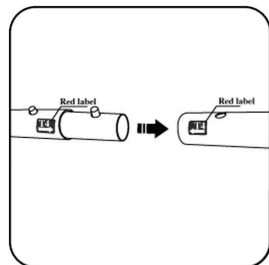

SKYBOX HANGING BANNER CUBE 10FT

HANGING BANNERS

PRODUCT CODE: HBCUBE-10FT

On Frame

OnGraphic

SET UP INSTRUCTIONS

TUBE CONNECTION

CORNER CONNECTION