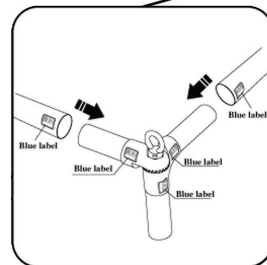

SKYBOX HANGING BANNER CUBE 10FT

HANGING BANNERS

PRODUCT CODE: HBCUBE-10FT

On Frame

OnGraphic

SET UP INSTRUCTIONS

TUBE CONNECTION

CORNER CONNECTION