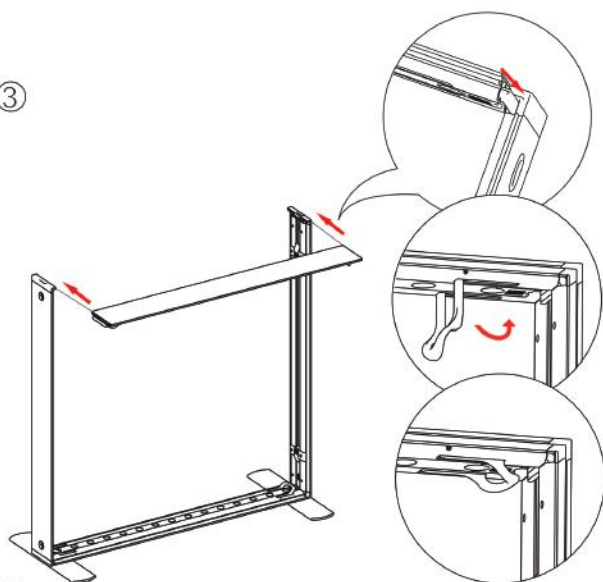

SEGO CONFIGURATION K

SEGO MODULAR LIGHTBOX DISPLAY

PRODUCT CODE:SEGO-K-10x10G

SET UP INSTRUCTIONS SEGO 100X225 FRAME ASSEMBLY

SEGO CONFIGURATION K

SEGO MODULAR LIGHTBOX DISPLAY

PRODUCT CODE:SEGO-K-10x10G

SEGO CONFIGURATION K

SEGO MODULAR LIGHTBOX DISPLAY

PRODUCT CODE:SEGO-K-10x10G

SET UP INSTRUCTIONS

COUNTER ASSEMBLY

①

②

③

④

⑤

SEGO CONFIGURATION K

SEGO MODULAR LIGHTBOX DISPLAY

PRODUCT CODE:SEGO-K-10x10G

FRAME CONNECTION

SEGO CONFIGURATION K

SEGO MODULAR LIGHTBOX DISPLAY

PRODUCT CODE:SEGO-K-10x10G