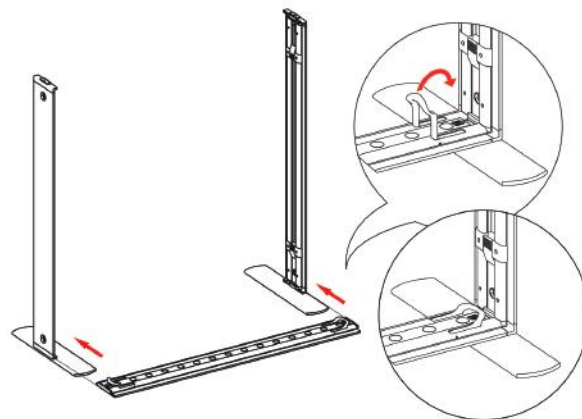

SEGO MODULAR LIGHTBOX DISPLAY

PRODUCT CODE:SEGO-K-10x10G

SET UP INSTRUCTIONS

COUNTER ASSEMBLY

①

②

③

④