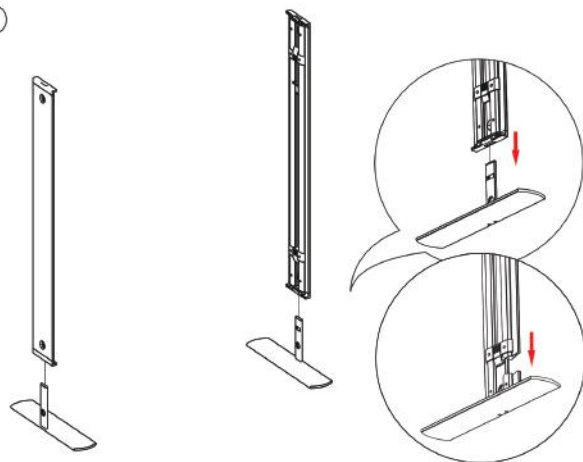

SEGO CONFIGURATION K

SEGO MODULAR LIGHTBOX DISPLAY

PRODUCT CODE:SEGO-K-10x10G

SET UP INSTRUCTIONS SEGO 100X225 FRAME ASSEMBLY

SEGO CONFIGURATION K

SEGO MODULAR LIGHTBOX DISPLAY

PRODUCT CODE:SEGO-K-10x10G

SEGO CONFIGURATION K

SEGO MODULAR LIGHTBOX DISPLAY

PRODUCT CODE:SEGO-K-10x10G

SET UP INSTRUCTIONS

COUNTER ASSEMBLY

①

②

③

④