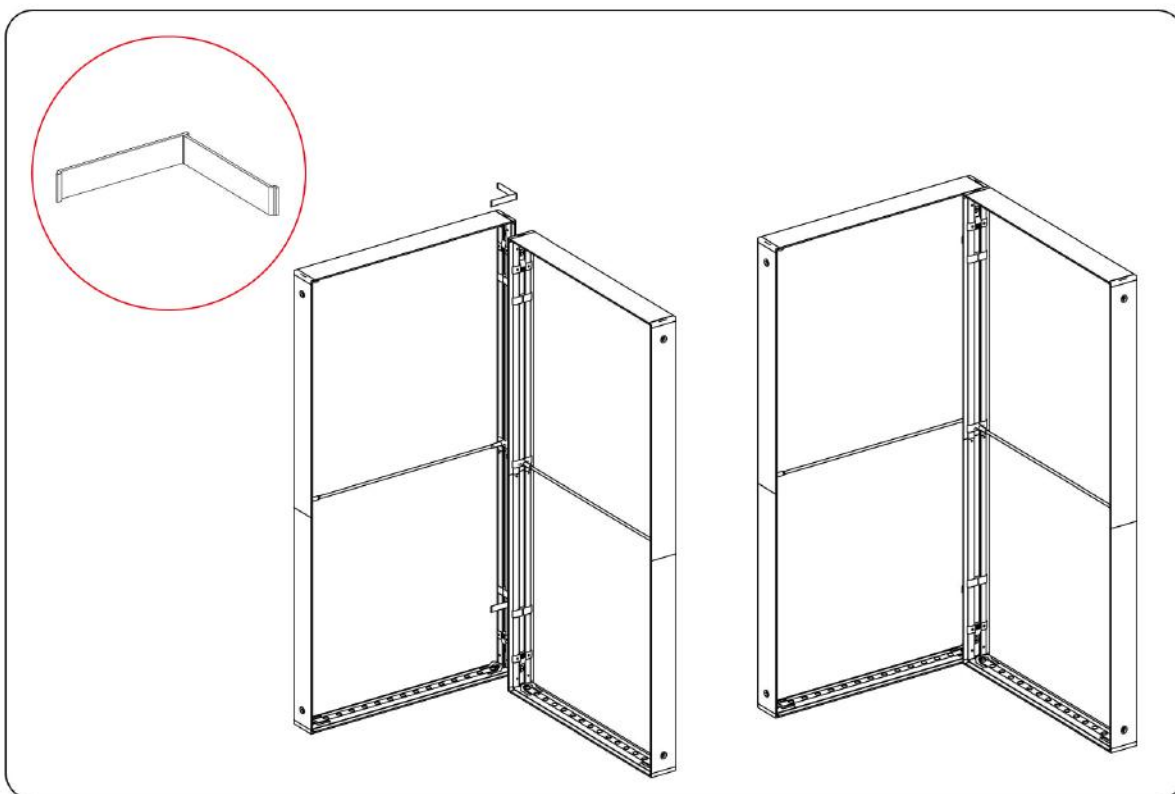

SEGO CONFIGURATION K

SEGO MODULAR LIGHTBOX DISPLAY

PRODUCT CODE:SEGO-K-10x10G

SET UP INSTRUCTIONS SEGO 100X225 FRAME ASSEMBLY

SEGO CONFIGURATION K

SEGO MODULAR LIGHTBOX DISPLAY

PRODUCT CODE:SEGO-K-10x10G

SEGO CONFIGURATION K

SEGO MODULAR LIGHTBOX DISPLAY

PRODUCT CODE:SEGO-K-10x10G

SET UP INSTRUCTIONS

COUNTER ASSEMBLY

①

②

③

④

⑤

SEGO CONFIGURATION K

SEGO MODULAR LIGHTBOX DISPLAY

PRODUCT CODE:SEGO-K-10x10G

FRAME CONNECTION

SEGO CONFIGURATION K

SEGO MODULAR LIGHTBOX DISPLAY

PRODUCT CODE:SEGO-K-10x10G