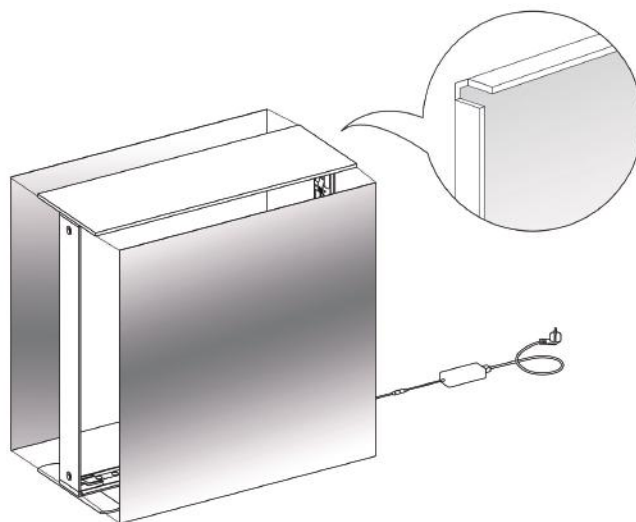

SEGO CONFIGURATION K

SEGO MODULAR LIGHTBOX DISPLAY

PRODUCT CODE:SEGO-K-10x10G

SET UP INSTRUCTIONS SEGO 100X225 FRAME ASSEMBLY

SEGO CONFIGURATION K

SEGO MODULAR LIGHTBOX DISPLAY

PRODUCT CODE:SEGO-K-10x10G

SEGO CONFIGURATION K

SEGO MODULAR LIGHTBOX DISPLAY

PRODUCT CODE:SEGO-K-10x10G

SET UP INSTRUCTIONS

COUNTER ASSEMBLY

①

②

③

④

⑤

SEGO CONFIGURATION K

SEGO MODULAR LIGHTBOX DISPLAY

PRODUCT CODE:SEGO-K-10x10G

FRAME CONNECTION

SEGO CONFIGURATION K

SEGO MODULAR LIGHTBOX DISPLAY

PRODUCT CODE:SEGO-K-10x10G