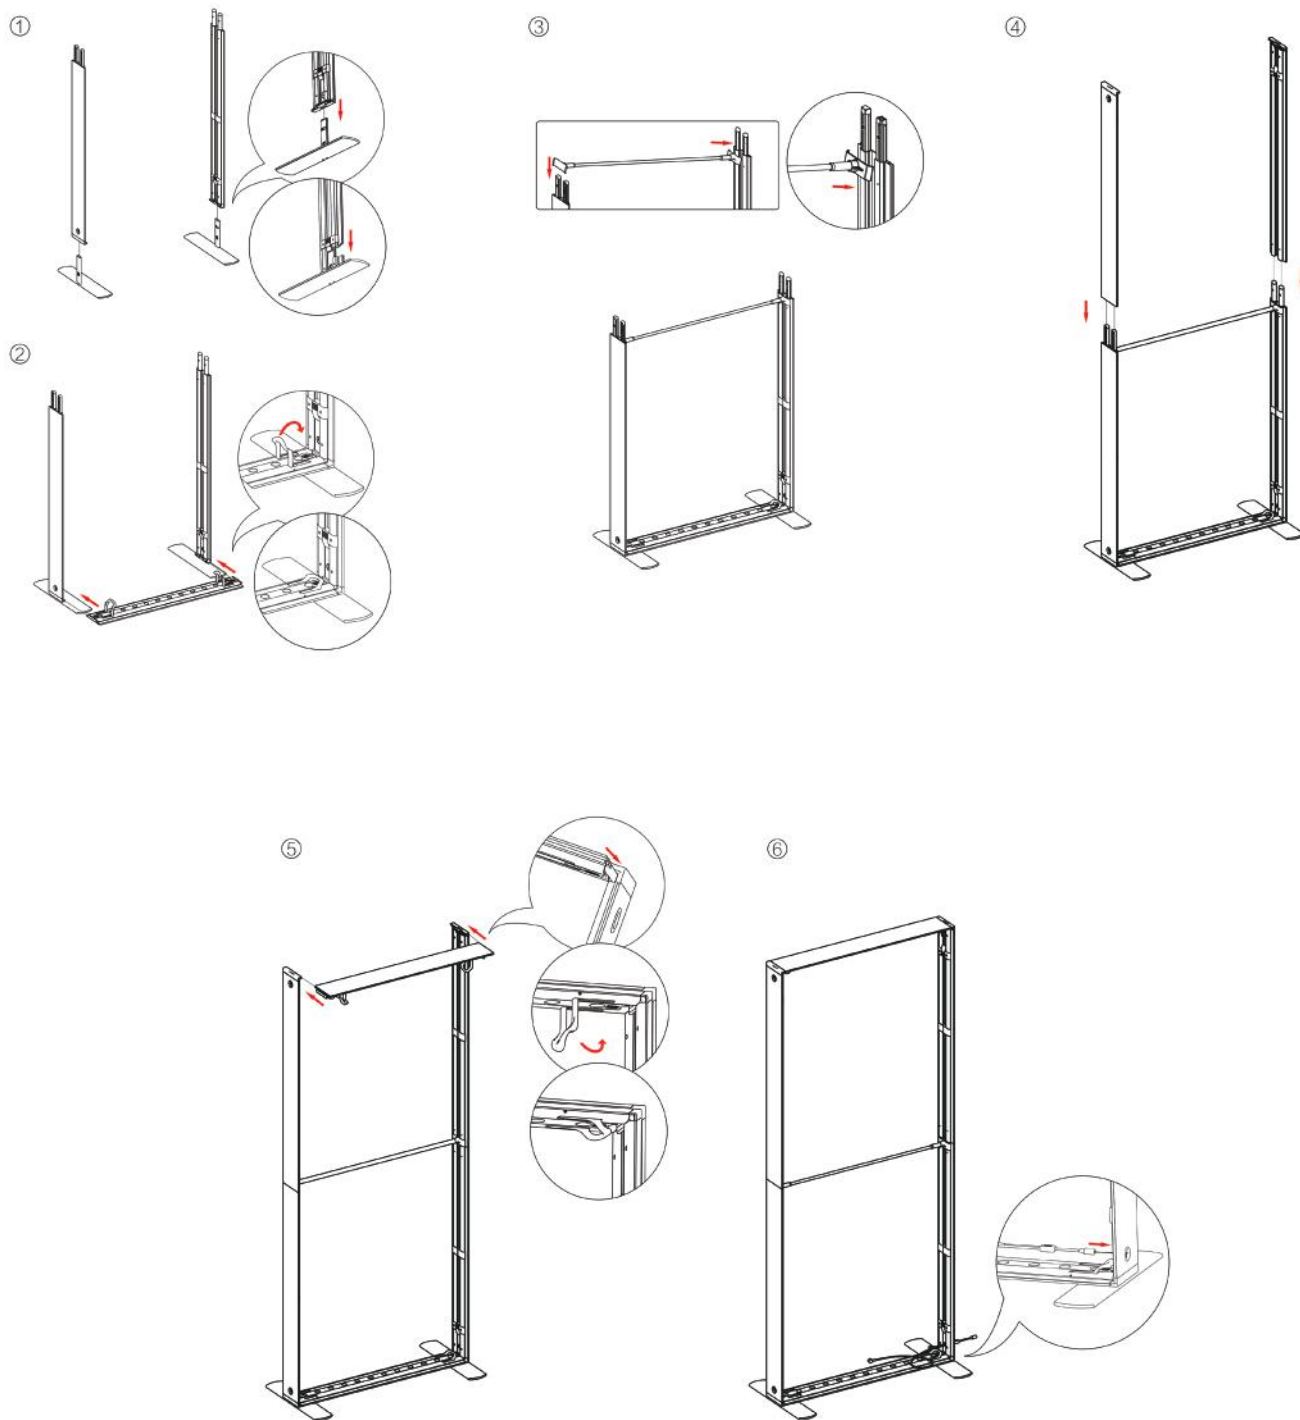

SEGO CONFIGURATION K

SEGO MODULAR LIGHTBOX DISPLAY

PRODUCT CODE:SEGO-K-10x10G

SET UP INSTRUCTIONS SEGO 100X225 FRAME ASSEMBLY

SEGO CONFIGURATION K

SEGO MODULAR LIGHTBOX DISPLAY

PRODUCT CODE:SEGO-K-10x10G

SEGO CONFIGURATION K

SEGO MODULAR LIGHTBOX DISPLAY

PRODUCT CODE:SEGO-K-10x10G

SET UP INSTRUCTIONS

COUNTER ASSEMBLY

①

②

③

④

⑤

SEGO CONFIGURATION K

SEGO MODULAR LIGHTBOX DISPLAY

PRODUCT CODE:SEGO-K-10x10G

FRAME CONNECTION

SEGO CONFIGURATION K

SEGO MODULAR LIGHTBOX DISPLAY

PRODUCT CODE:SEGO-K-10x10G