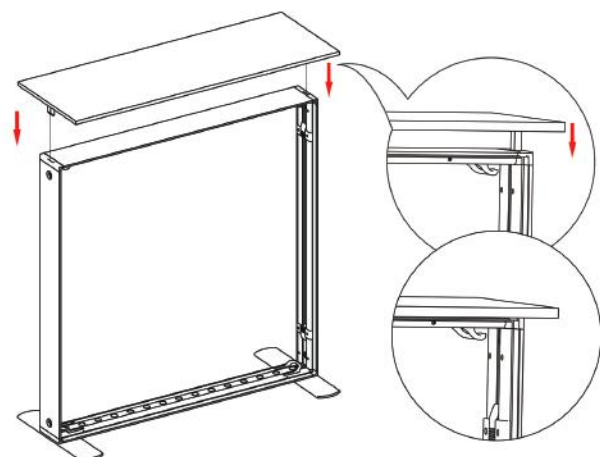

SEGO CONFIGURATION K

SEGO MODULAR LIGHTBOX DISPLAY

PRODUCT CODE:SEGO-K-10x10G

SET UP INSTRUCTIONS SEGO 100X225 FRAME ASSEMBLY

SEGO CONFIGURATION K

SEGO MODULAR LIGHTBOX DISPLAY

PRODUCT CODE:SEGO-K-10x10G

SEGO CONFIGURATION K

SEGO MODULAR LIGHTBOX DISPLAY

PRODUCT CODE:SEGO-K-10x10G

SET UP INSTRUCTIONS

COUNTER ASSEMBLY

①

②

③

④