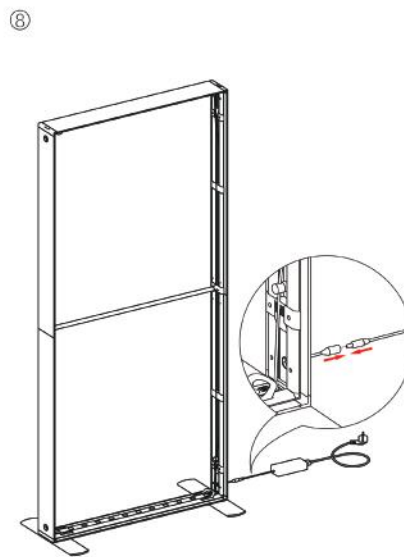

SEGO CONFIGURATION K

SEGO MODULAR LIGHTBOX DISPLAY

PRODUCT CODE:SEGO-K-10x10G

SET UP INSTRUCTIONS SEGO 100X225 FRAME ASSEMBLY

SEGO CONFIGURATION K

SEGO MODULAR LIGHTBOX DISPLAY

PRODUCT CODE:SEGO-K-10x10G

SEGO CONFIGURATION K

SEGO MODULAR LIGHTBOX DISPLAY

PRODUCT CODE:SEGO-K-10x10G

SET UP INSTRUCTIONS

COUNTER ASSEMBLY

①

②

③

④