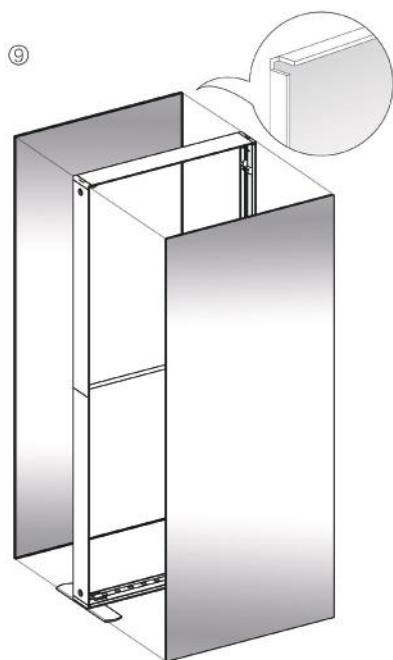

SEGO CONFIGURATION K

SEGO MODULAR LIGHTBOX DISPLAY

PRODUCT CODE:SEGO-K-10x10G

SET UP INSTRUCTIONS SEGO 100X225 FRAME ASSEMBLY

SEGO CONFIGURATION K

SEGO MODULAR LIGHTBOX DISPLAY

PRODUCT CODE:SEGO-K-10x10G

SEGO CONFIGURATION K

SEGO MODULAR LIGHTBOX DISPLAY

PRODUCT CODE:SEGO-K-10x10G

SET UP INSTRUCTIONS

COUNTER ASSEMBLY

①

②

③

④

⑤

SEGO CONFIGURATION K

SEGO MODULAR LIGHTBOX DISPLAY

PRODUCT CODE:SEGO-K-10x10G

FRAME CONNECTION

SEGO CONFIGURATION K

SEGO MODULAR LIGHTBOX DISPLAY

PRODUCT CODE:SEGO-K-10x10G