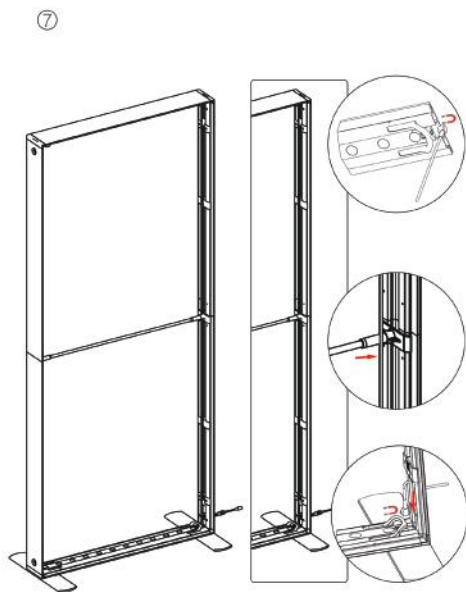

SEGO CONFIGURATION K

SEGO MODULAR LIGHTBOX DISPLAY

PRODUCT CODE:SEGO-K-10x10G

SET UP INSTRUCTIONS SEGO 100X225 FRAME ASSEMBLY

SEGO CONFIGURATION K

SEGO MODULAR LIGHTBOX DISPLAY

PRODUCT CODE:SEGO-K-10x10G

SEGO CONFIGURATION K

SEGO MODULAR LIGHTBOX DISPLAY

PRODUCT CODE:SEGO-K-10x10G

SET UP INSTRUCTIONS

COUNTER ASSEMBLY

①

②

③

④

⑤

SEGO CONFIGURATION K

SEGO MODULAR LIGHTBOX DISPLAY

PRODUCT CODE:SEGO-K-10x10G

FRAME CONNECTION

SEGO CONFIGURATION K

SEGO MODULAR LIGHTBOX DISPLAY

PRODUCT CODE:SEGO-K-10x10G