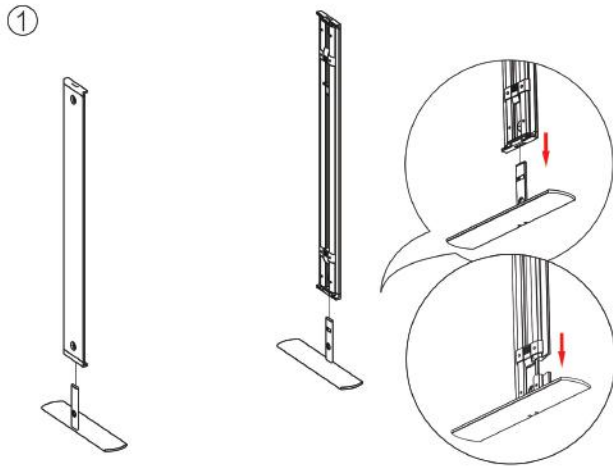

SEGO CONFIGURATION H

SEGO MODULAR LIGHTBOX DISPLAY
PRODUCT CODE:SEGO-H-20x10G

SET UP INSTRUCTIONS SEGO COUNTER FRAME ASSEMBLY