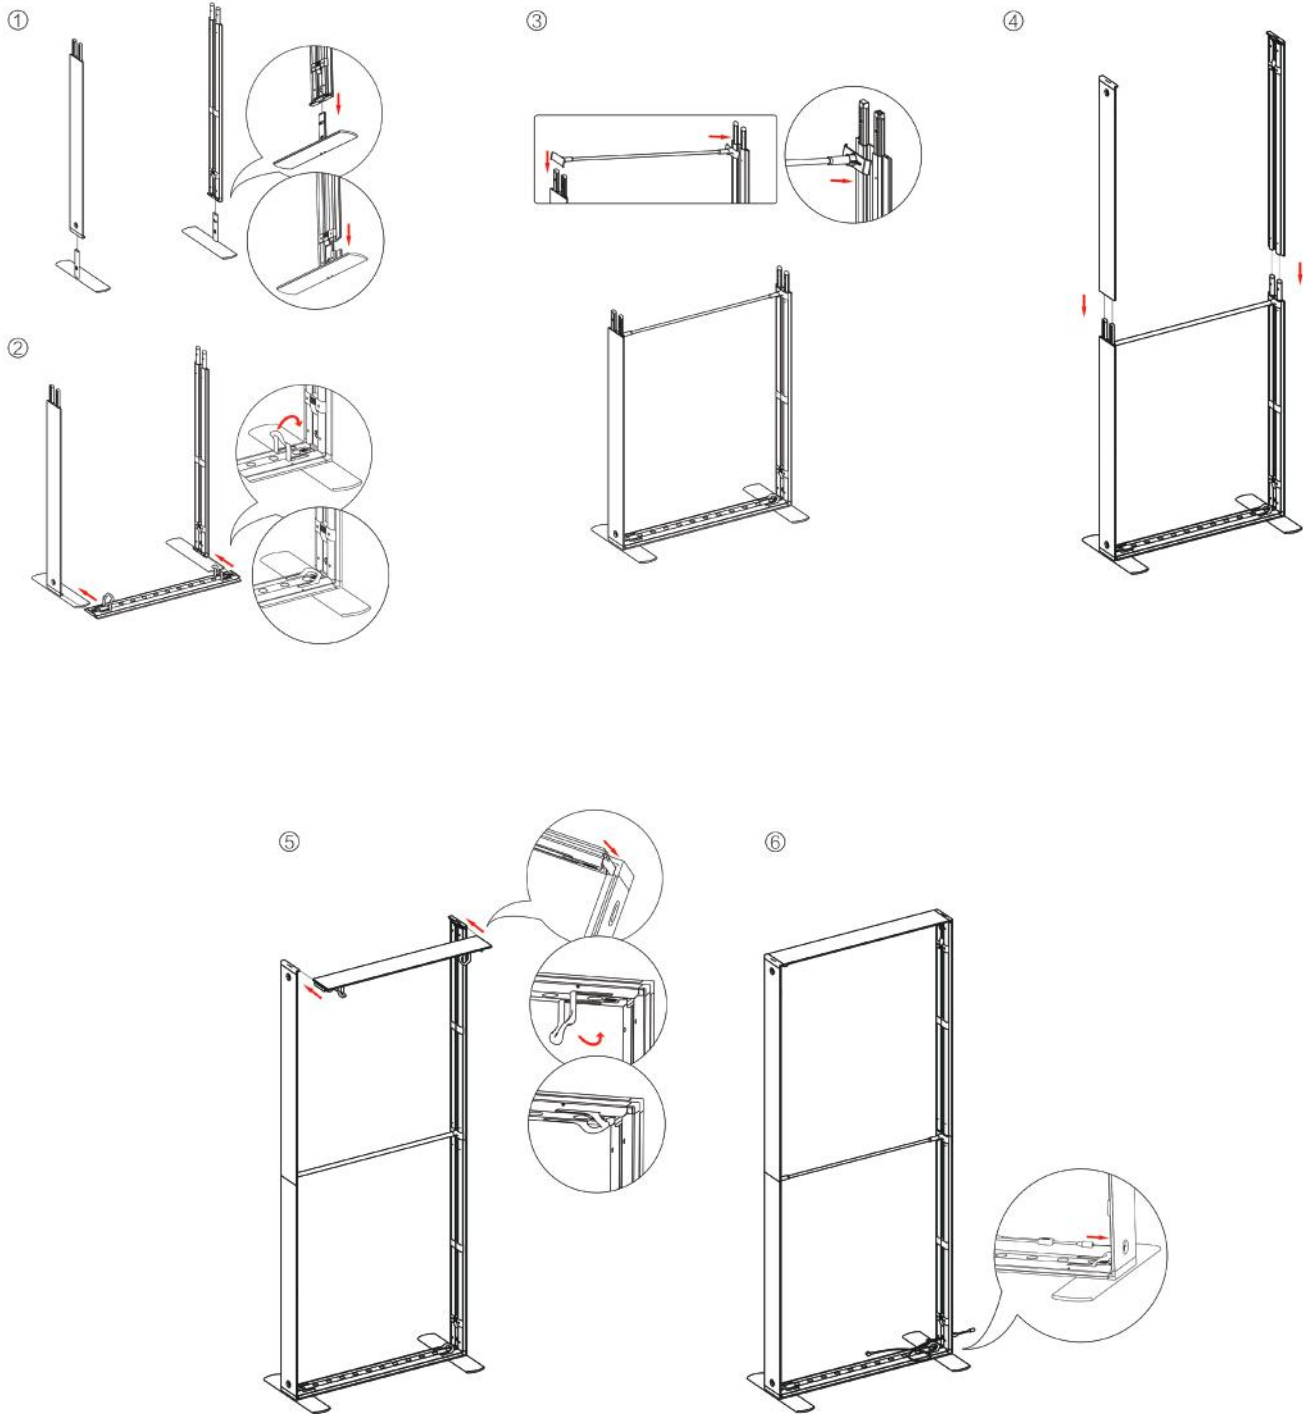

# SEGO CONFIGURATION H

SEGO MODULAR LIGHTBOX DISPLAY  
PRODUCT CODE:SEGO-H-20x10G

## SET UP INSTRUCTIONS SEGO 100X225 FRAME ASSEMBLY