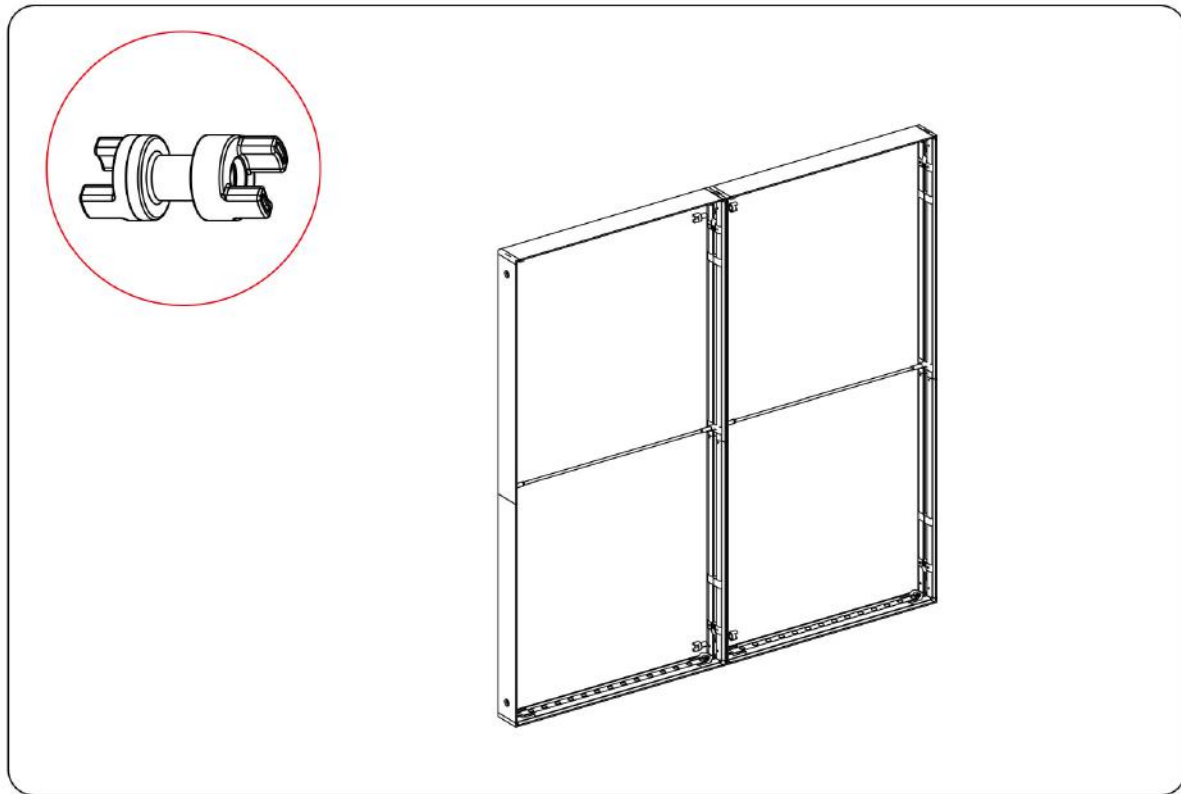

SEGO CONFIGURATION H

SEGO MODULAR LIGHTBOX DISPLAY
PRODUCT CODE:SEGO-H-20x10G

FRAME CONNECTION