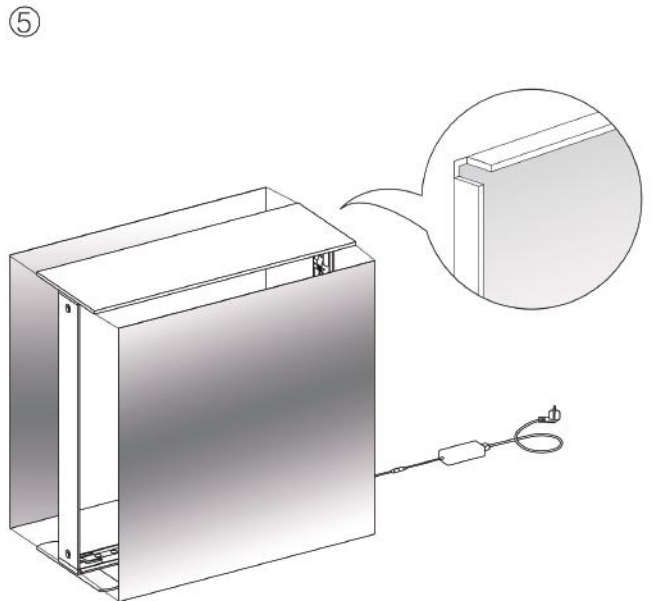

SEGO CONFIGURATION H

SEGO MODULAR LIGHTBOX DISPLAY
PRODUCT CODE:SEGO-H-20x10G

SET UP INSTRUCTIONS SEGO COUNTER FRAME ASSEMBLY