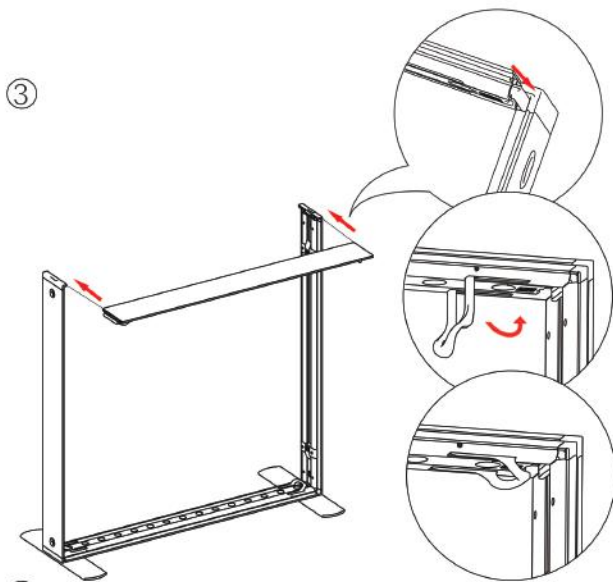

SEGO CONFIGURATION H

SEGO MODULAR LIGHTBOX DISPLAY
PRODUCT CODE:SEGO-H-20x10G

SET UP INSTRUCTIONS SEGO COUNTER FRAME ASSEMBLY