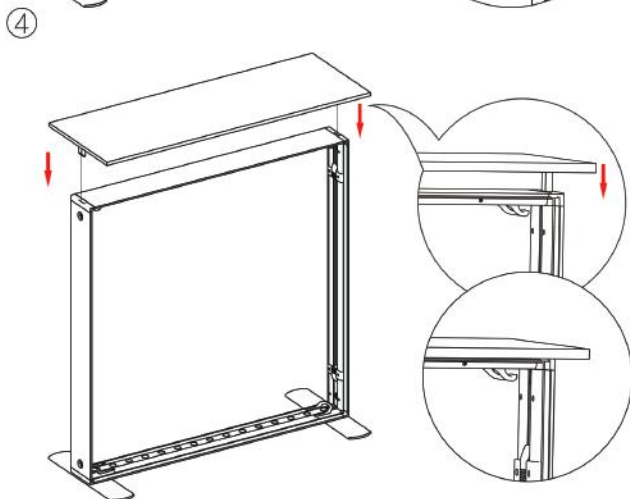

SEGO CONFIGURATION H

SEGO MODULAR LIGHTBOX DISPLAY
PRODUCT CODE:SEGO-H-20x10G

SET UP INSTRUCTIONS SEGO COUNTER FRAME ASSEMBLY