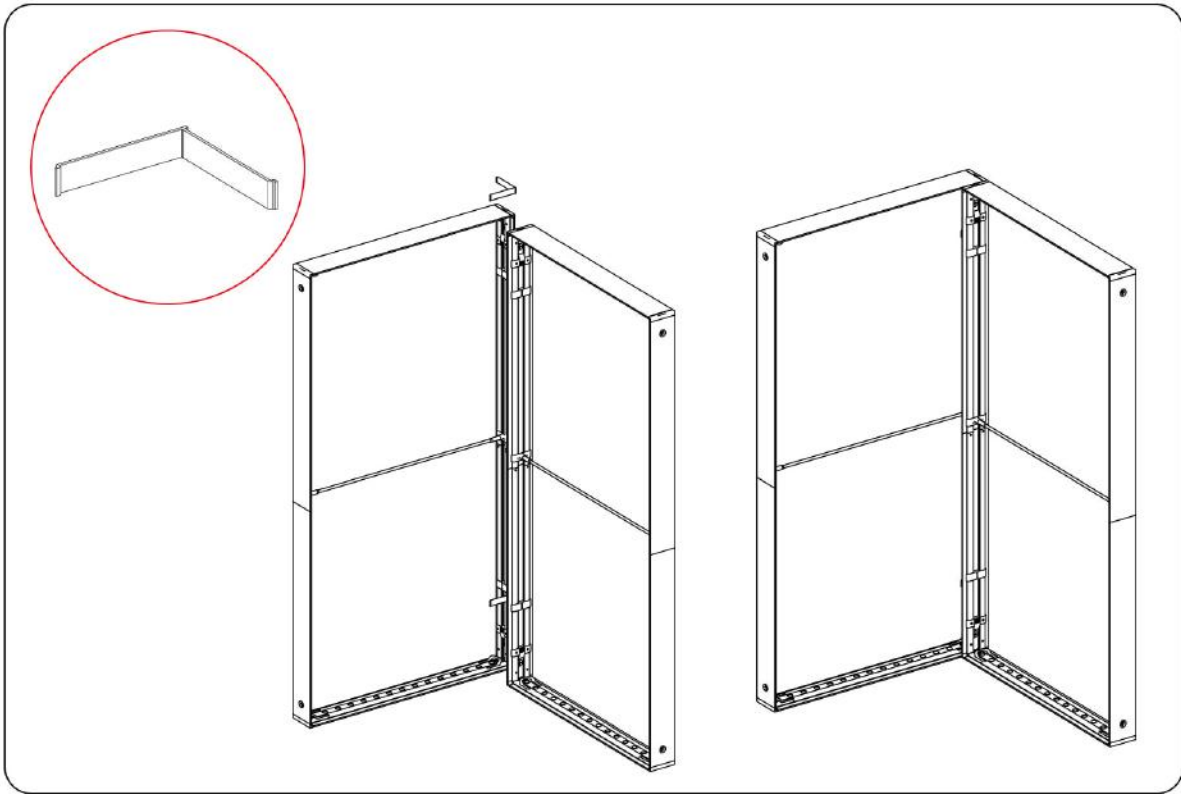

SEGO CONFIGURATION H

SEGO MODULAR LIGHTBOX DISPLAY
PRODUCT CODE:SEGO-H-20x10G

FRAME CONNECTION