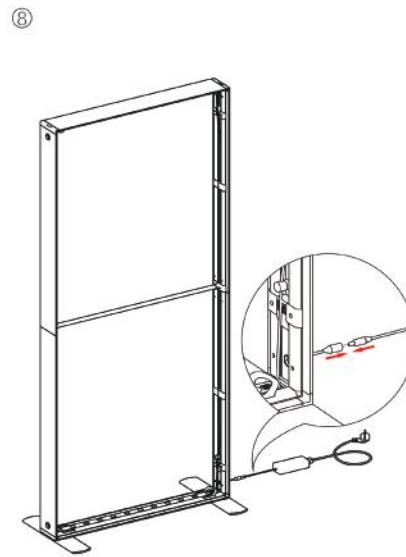

SEGO CONFIGURATION H

SEGO MODULAR LIGHTBOX DISPLAY

PRODUCT CODE:SEGO-H-20x10G