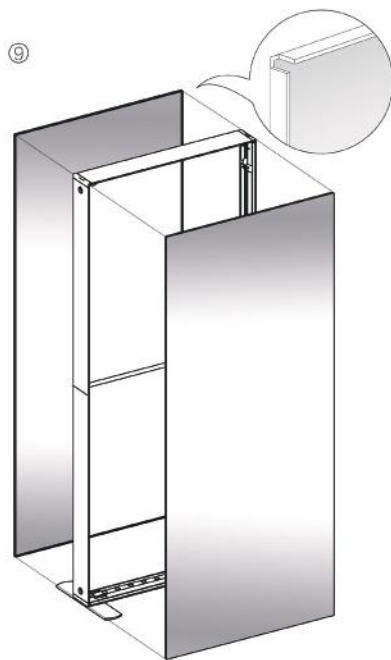

# SEGO CONFIGURATION H

SEGO MODULAR LIGHTBOX DISPLAY  
PRODUCT CODE:SEGO-H-20x10G

## SET UP INSTRUCTIONS SEGO 100X225 FRAME ASSEMBLY