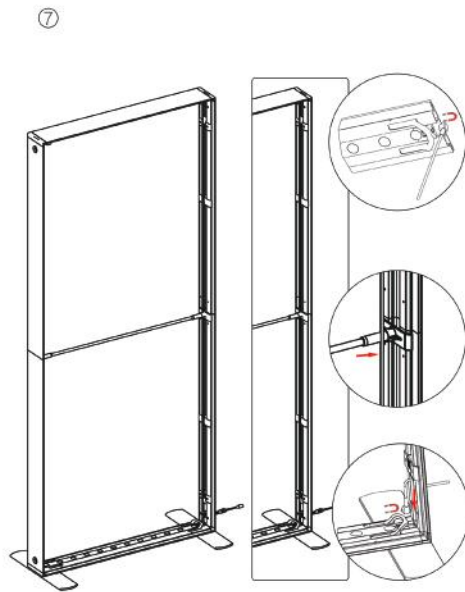

SEGO CONFIGURATION H

SEGO MODULAR LIGHTBOX DISPLAY

PRODUCT CODE:SEGO-H-20x10G