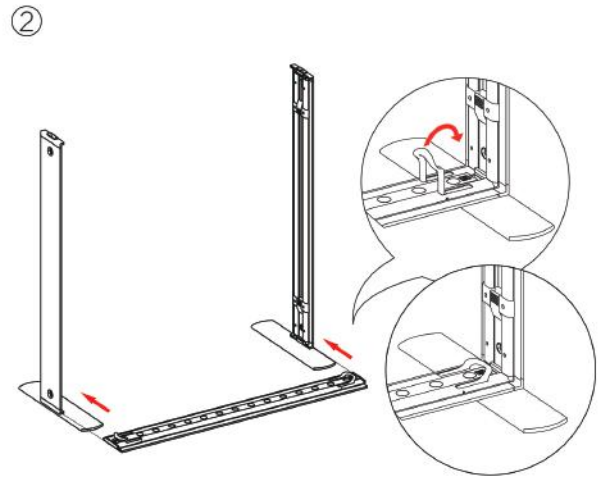

SEGO CONFIGURATION H

SEGO MODULAR LIGHTBOX DISPLAY
PRODUCT CODE:SEGO-H-20x10G

SET UP INSTRUCTIONS SEGO COUNTER FRAME ASSEMBLY