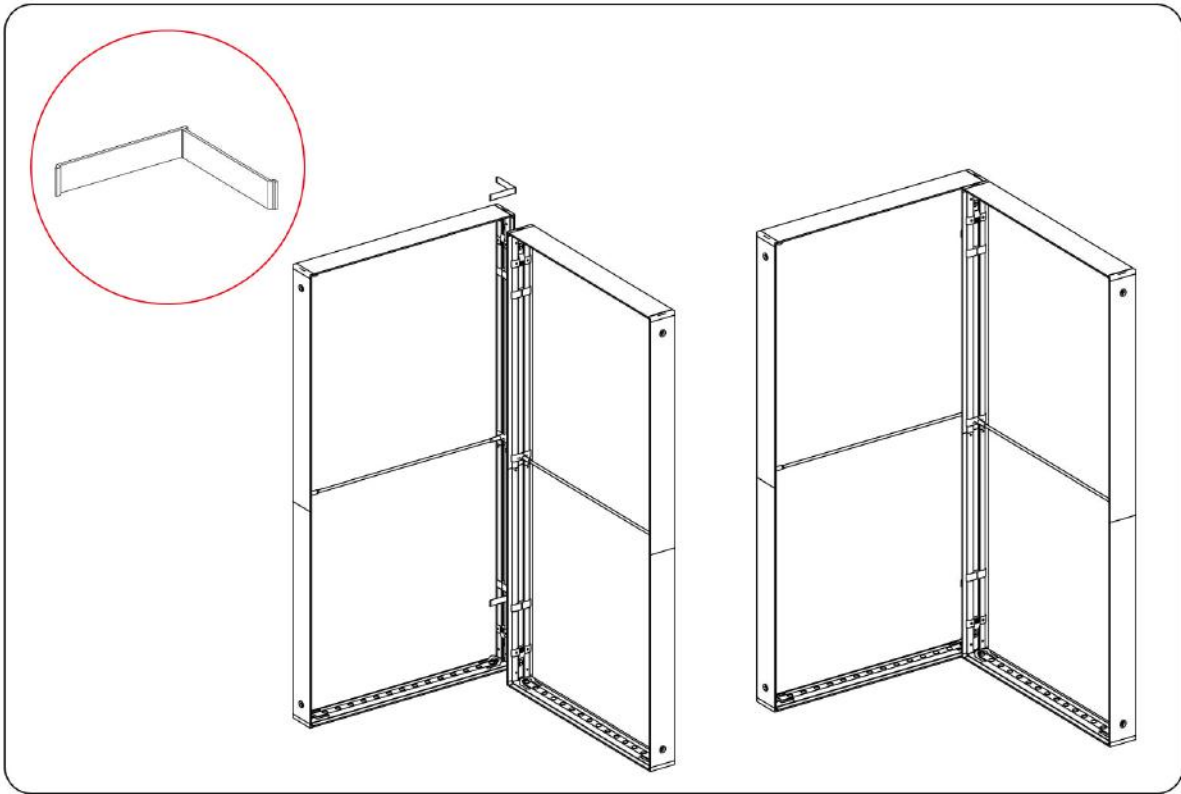

SEGO CONFIGURATION F

SEGO MODULAR LIGHTBOX DISPLAY
PRODUCT CODE:SEGO-F-20x10G

SET UP INSTRUCTIONS SEGO 100X225 FRAME ASSEMBLY

SEGO CONFIGURATION F

SEGO MODULAR LIGHTBOX DISPLAY

PRODUCT CODE:SEGO-F-20x10G

SEGO CONFIGURATION F

SEGO MODULAR LIGHTBOX DISPLAY
PRODUCT CODE:SEGO-F-20x10G

FRAME CONNECTION

SEGO CONFIGURATION F

SEGO MODULAR LIGHTBOX DISPLAY
PRODUCT CODE:SEGO-F-20x10G

SEGO CONFIGURATION F

SEGO MODULAR LIGHTBOX DISPLAY
PRODUCT CODE:SEGO-F-20x10G