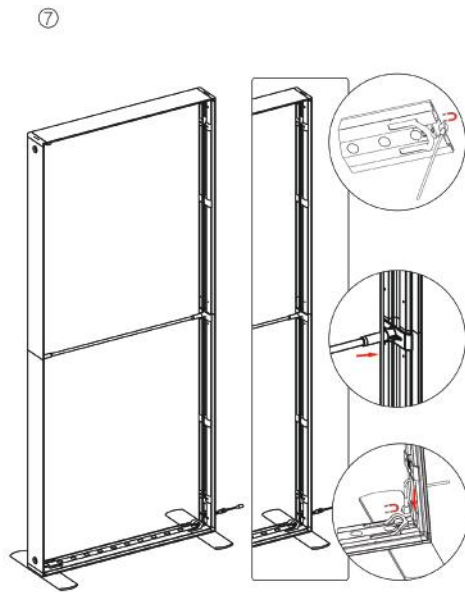

SEGO CONFIGURATION F

SEGO MODULAR LIGHTBOX DISPLAY
PRODUCT CODE:SEGO-F-20x10G

SET UP INSTRUCTIONS SEGO 100X225 FRAME ASSEMBLY

SEGO CONFIGURATION F

SEGO MODULAR LIGHTBOX DISPLAY

PRODUCT CODE:SEGO-F-20x10G

SEGO CONFIGURATION F

SEGO MODULAR LIGHTBOX DISPLAY
PRODUCT CODE:SEGO-F-20x10G

FRAME CONNECTION

SEGO CONFIGURATION F

SEGO MODULAR LIGHTBOX DISPLAY
PRODUCT CODE:SEGO-F-20x10G

SEGO CONFIGURATION F

SEGO MODULAR LIGHTBOX DISPLAY
PRODUCT CODE:SEGO-F-20x10G