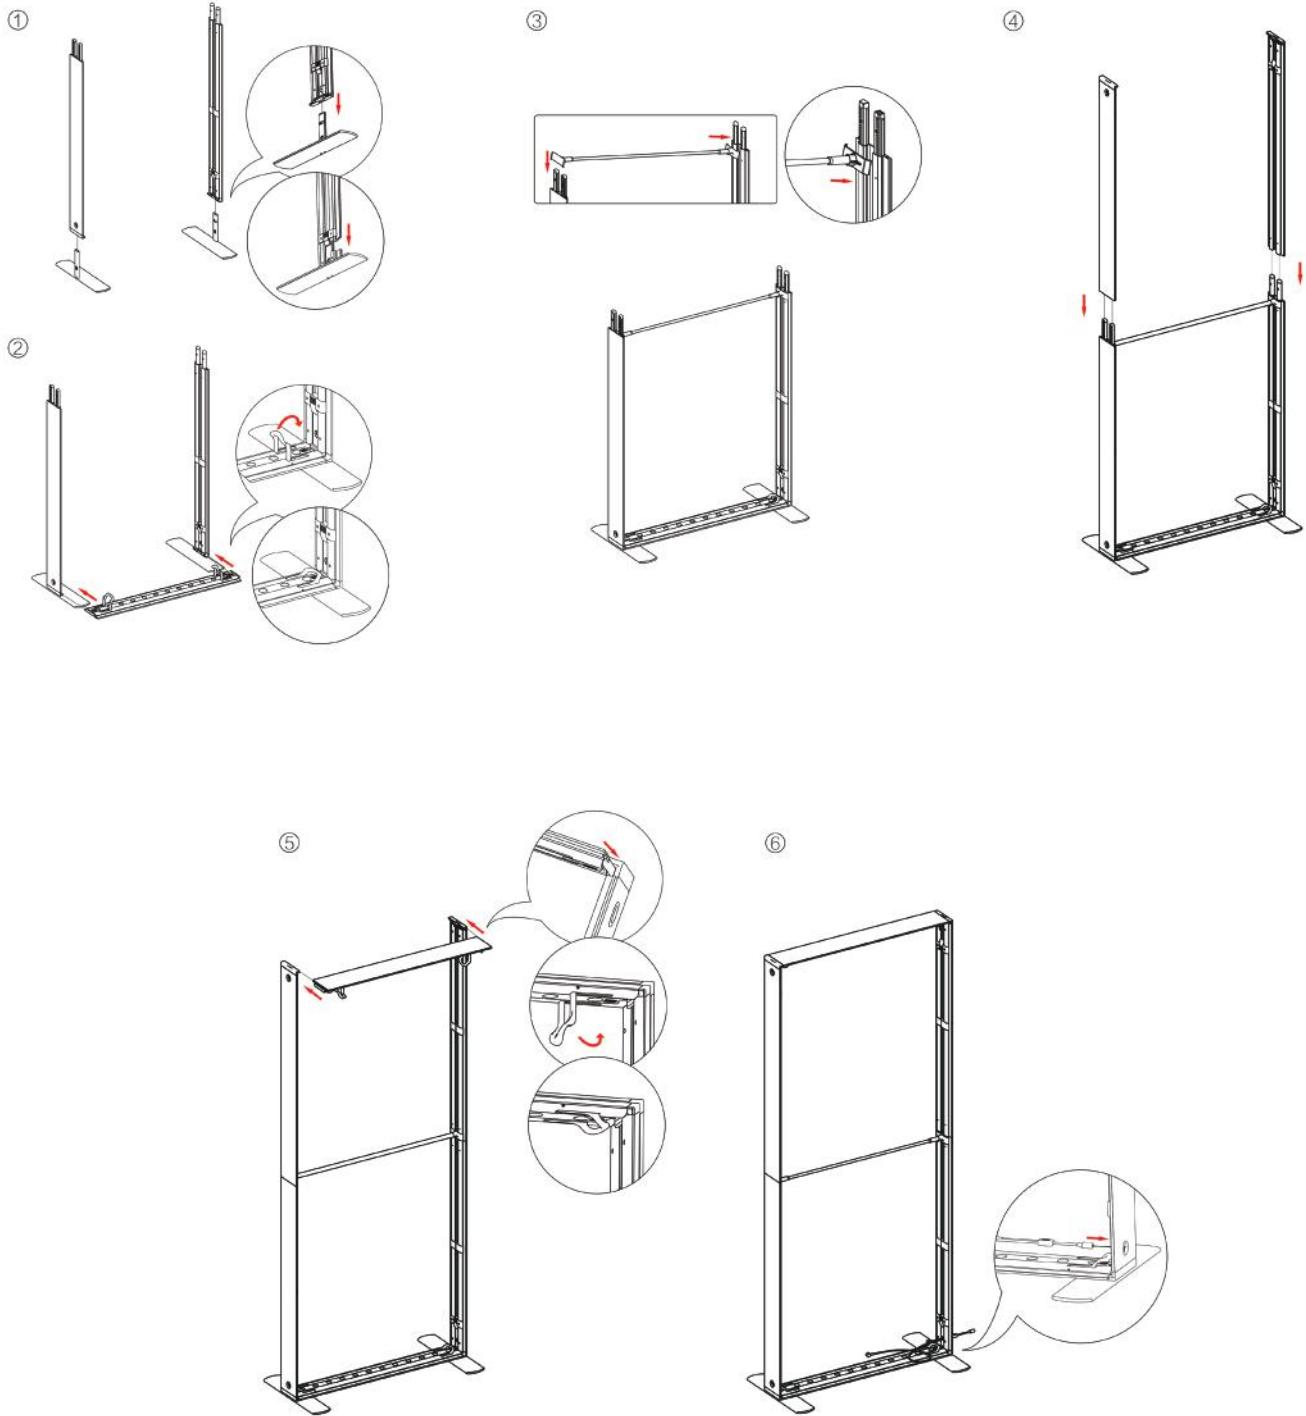

SEGO CONFIGURATION F

SEGO MODULAR LIGHTBOX DISPLAY
PRODUCT CODE:SEGO-F-20x10G

SET UP INSTRUCTIONS SEGO 100X225 FRAME ASSEMBLY

SEGO CONFIGURATION F

SEGO MODULAR LIGHTBOX DISPLAY

PRODUCT CODE:SEGO-F-20x10G

SEGO CONFIGURATION F

SEGO MODULAR LIGHTBOX DISPLAY
PRODUCT CODE:SEGO-F-20x10G

FRAME CONNECTION

SEGO CONFIGURATION F

SEGO MODULAR LIGHTBOX DISPLAY
PRODUCT CODE:SEGO-F-20x10G

SEGO CONFIGURATION F

SEGO MODULAR LIGHTBOX DISPLAY
PRODUCT CODE:SEGO-F-20x10G

TRANSFORMER WIRING CONNECTION