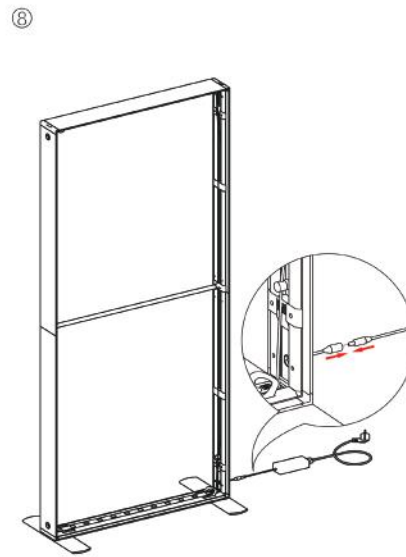

SEGO CONFIGURATION F

SEGO MODULAR LIGHTBOX DISPLAY
PRODUCT CODE:SEGO-F-20x10G

SET UP INSTRUCTIONS SEGO 100X225 FRAME ASSEMBLY

SEGO CONFIGURATION F

SEGO MODULAR LIGHTBOX DISPLAY

PRODUCT CODE:SEGO-F-20x10G

SEGO CONFIGURATION F

SEGO MODULAR LIGHTBOX DISPLAY
PRODUCT CODE:SEGO-F-20x10G

FRAME CONNECTION

SEGO CONFIGURATION F

SEGO MODULAR LIGHTBOX DISPLAY
PRODUCT CODE:SEGO-F-20x10G

SEGO CONFIGURATION F

SEGO MODULAR LIGHTBOX DISPLAY
PRODUCT CODE:SEGO-F-20x10G