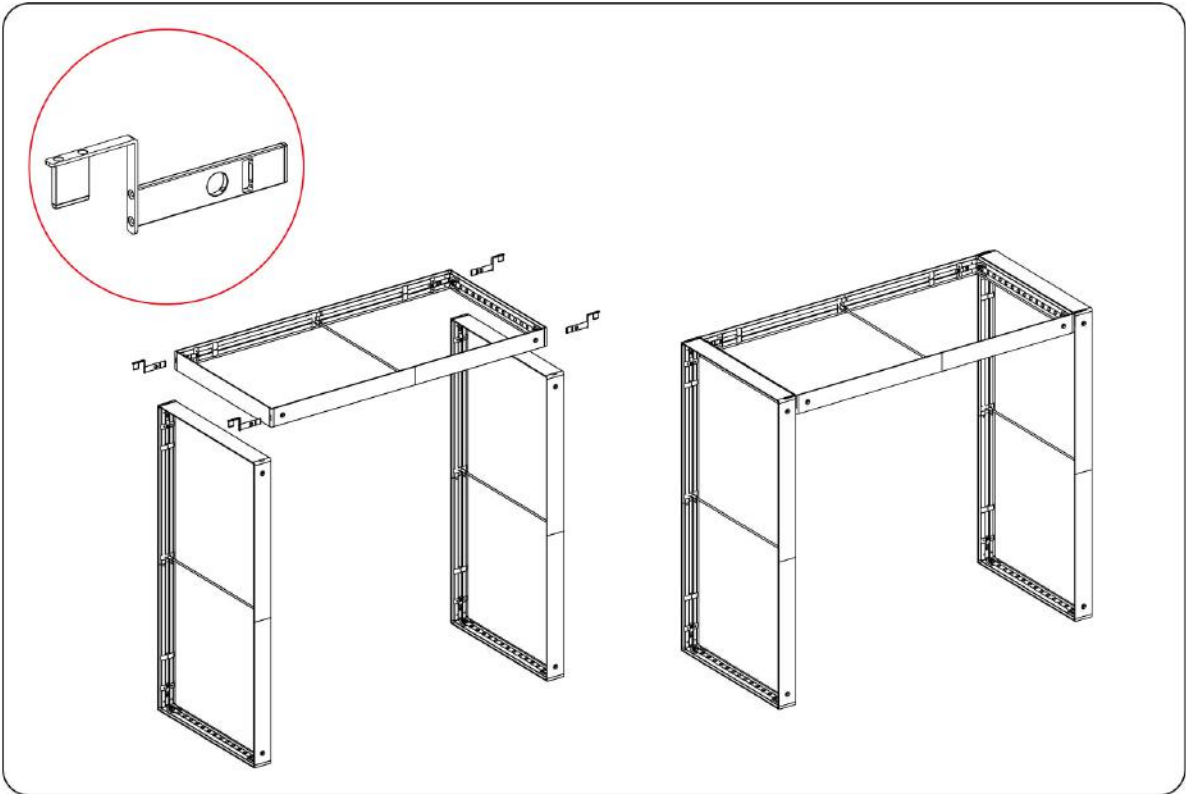

SEGO CONFIGURATION F

SEGO MODULAR LIGHTBOX DISPLAY
PRODUCT CODE:SEGO-F-20x10G

SET UP INSTRUCTIONS SEGO 100X225 FRAME ASSEMBLY

SEGO CONFIGURATION F

SEGO MODULAR LIGHTBOX DISPLAY

PRODUCT CODE:SEGO-F-20x10G

SEGO CONFIGURATION F

SEGO MODULAR LIGHTBOX DISPLAY
PRODUCT CODE:SEGO-F-20x10G

FRAME CONNECTION

SEGO CONFIGURATION F

SEGO MODULAR LIGHTBOX DISPLAY
PRODUCT CODE:SEGO-F-20x10G

SEGO CONFIGURATION F

SEGO MODULAR LIGHTBOX DISPLAY
PRODUCT CODE:SEGO-F-20x10G