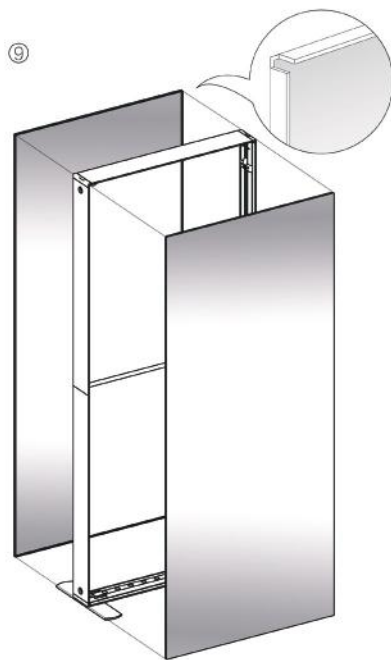

SEGO CONFIGURATION F

SEGO MODULAR LIGHTBOX DISPLAY
PRODUCT CODE:SEGO-F-20x10G

SET UP INSTRUCTIONS SEGO 100X225 FRAME ASSEMBLY

SEGO CONFIGURATION F

SEGO MODULAR LIGHTBOX DISPLAY

PRODUCT CODE:SEGO-F-20x10G

SEGO CONFIGURATION F

SEGO MODULAR LIGHTBOX DISPLAY
PRODUCT CODE:SEGO-F-20x10G

FRAME CONNECTION

SEGO CONFIGURATION F

SEGO MODULAR LIGHTBOX DISPLAY
PRODUCT CODE:SEGO-F-20x10G

SEGO CONFIGURATION F

SEGO MODULAR LIGHTBOX DISPLAY
PRODUCT CODE:SEGO-F-20x10G