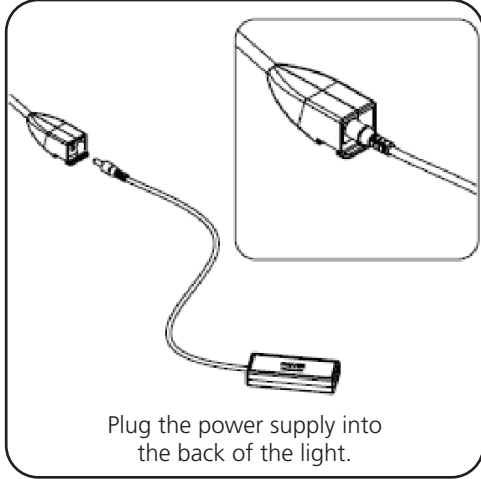

Connecting the Power Supply