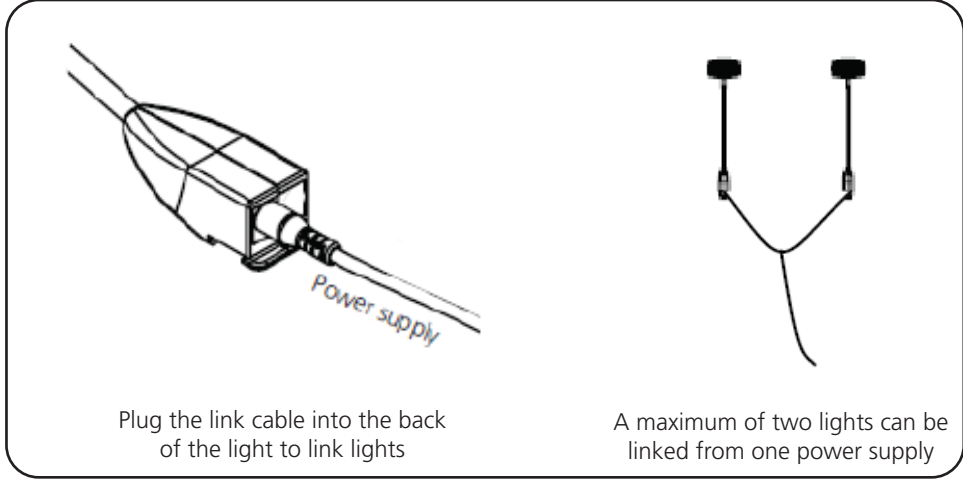

Linking lights together