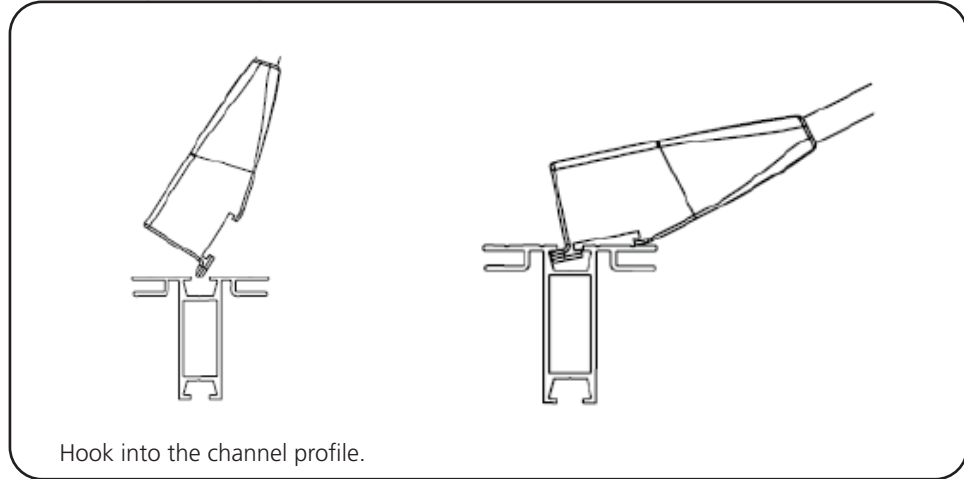

features and benefits:

- LED Lumina ECO floodlight with universal light clamp
- Projects cool white light
- Low voltage 12 watt
- Includes 30mm clip
- Cord length is 2.5 meters long from light fixture to transformer
- Light fixture is 17" in length
- One year hardware warranty against manufacturer defects

dimensions:

Hardware

Safety

Assembled unit:
4.13" w x 17" d
105mm(w) x 432mm(d)

- Lumens = 1300M
- Light temperature = 5500K

Approximate weight:
Set of 2: 2.5 lbs / 2 kg
Single: 1.25 lbs / 1 kg

- Read all instructions
CAUTION! To reduce the risk of fire, electric shock or injury to persons:
- Protect the fixture from impact, scratching or abrasions.
 - If the cord-set becomes damaged, replace the cord-set before using fixture.
 - Turn off, unplug fixture and allow to cool before storing.

Connecting the Power Supply

Linking lights together

Attaching the Light to Extrusions

Positioning the Light

Plugging in the Power Supply