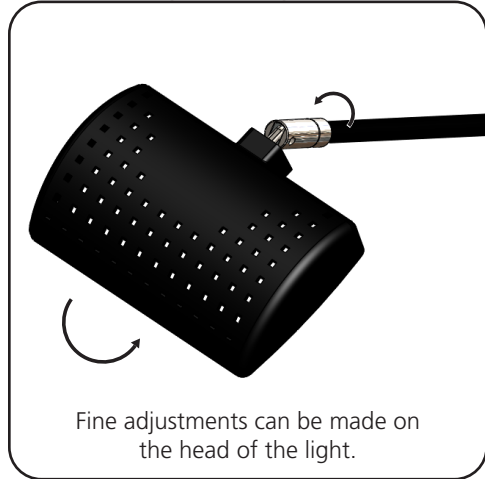

features and benefits:

- LED Lumina ECO floodlight with universal light clamp
- Projects cool white light
- Low voltage 12 watt
- Includes 30mm clip
- Cord length is 2.5 meters long from light fixture to transformer
- Light fixture is 17" in length
- One year hardware warranty against manufacturer defects

dimensions:

Hardware

Safety

Assembled unit:
4.13" w x 17" d
105mm(w) x 432mm(d)

- Lumens = 1300M
- Light temperature = 5500K

Approximate weight:
Set of 2: 2.5 lbs / 2 kg
Single: 1.25 lbs / 1 kg

- Read all instructions
CAUTION! To reduce the risk of fire, electric shock or injury to persons:
- Protect the fixture from impact, scratching or abrasions.
 - If the cord-set becomes damaged, replace the cord-set before using fixture.
 - Turn off, unplug fixture and allow to cool before storing.

Connecting the Power Supply

Linking lights together

Attaching the Light to Extrusions

Positioning the Light

Plugging in the Power Supply