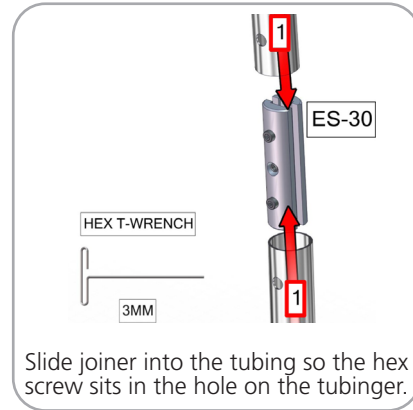

STEP 1: ASSEMBLE FRAME