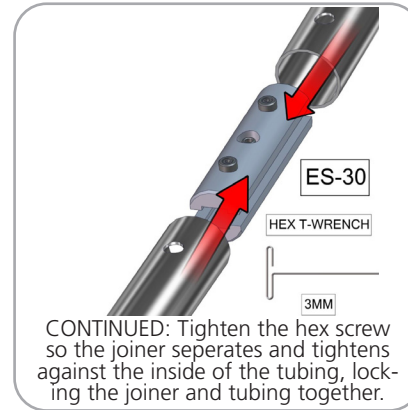

STEP 1: ASSEMBLE FRAME