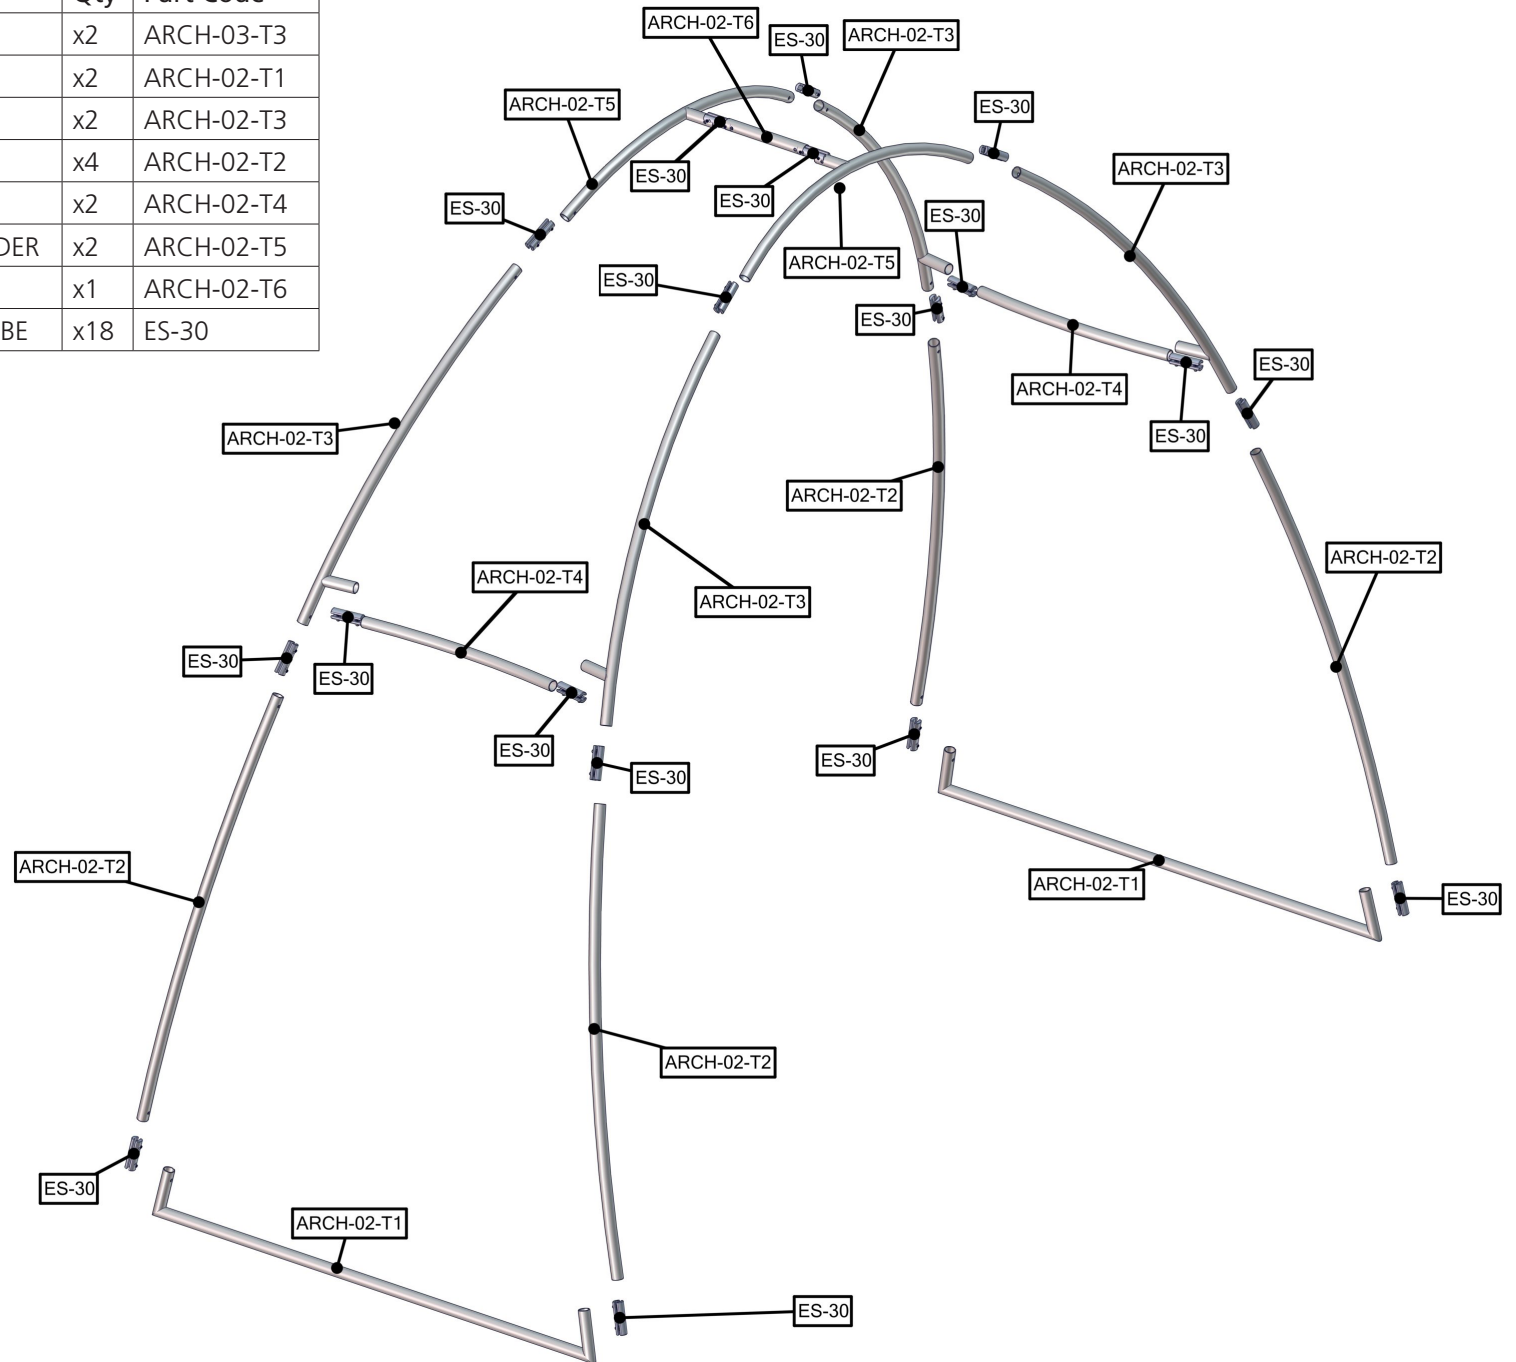

## dimensions:

Hardware	Graphic
<p>Assembled unit: 114" w x 91.831" h x 58" d at bottom - 20" d at top 2896mm(w) x 2333mm(h) x 1473mm(d) at bottom - 508mm(d) at top</p> <p>Approximate weight (includes graphic): 24.07 lbs / 11 kg</p>	<p>Total visual area: Outside: 237" w x 58" h 6020mm(w) x 1473mm(h)</p> <p>Inside: 230" w x 58" h 5842mm(w) x 1473mm(h)</p> <p>Please be sure to include 5" bleed around the perimeter.</p>
<p>Shipping</p> <p>Shipping dimensions: 1 OCE case: 18" l x 18" w x 40" up to 66" h 457mm(l) x 457mm(w) x 1016mm(h) up to 1675mm(h)</p> <p>Approximate shipping weight (with case): 35 lbs / 16 kg</p>	<p>Refer to related graphic template for more information.</p> <p>Visit: <a href="http://www.exhibitors-handbook.com/graphic-templates">www.exhibitors-handbook.com/graphic-templates</a></p>

## additional information:

Graphic material:  
Dye-sublimated zipper pillowcase fabric

[www.display-setup-animations.com](http://www.display-setup-animations.com)

Parts Included		
Part Label	Qty	Part Code
30MM CURVE WITH SPREADER	x2	ARCH-03-T3
30MM CORNER TUBE	x2	ARCH-02-T1
30MM CURVE WITH SPREADER	x2	ARCH-02-T3
30MM CURVE TUBE	x4	ARCH-02-T2
30MM CURVED SPREADER	x2	ARCH-02-T4
30MM CURVED TUBE WITH SPREADER	x2	ARCH-02-T5
30MM SPREADER	x1	ARCH-02-T6
EXPANDING SPIGOT FOR 30MM TUBE	x18	ES-30