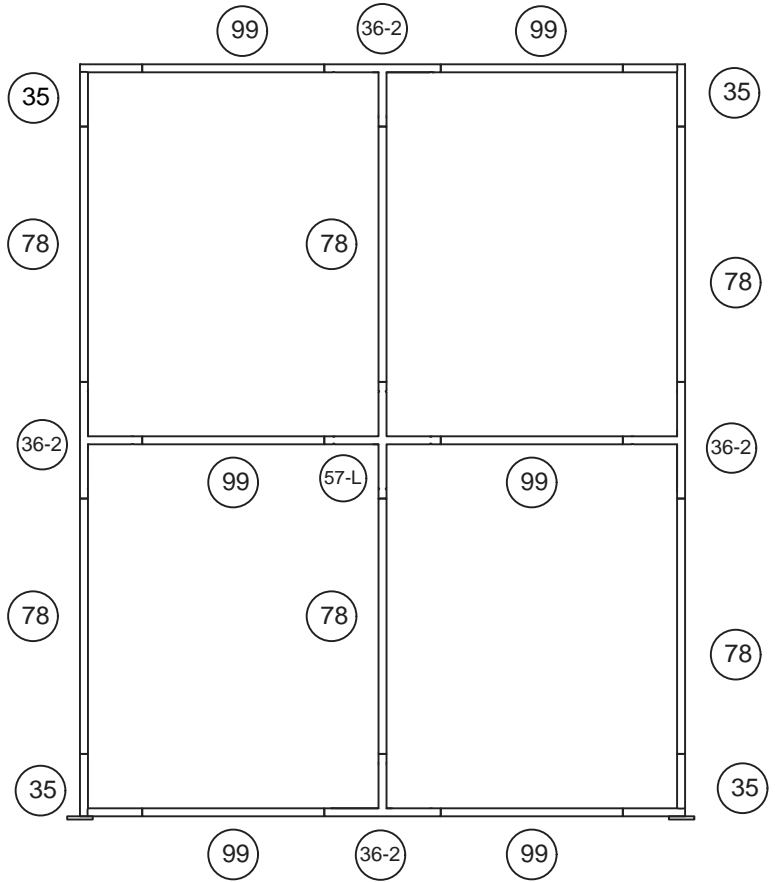

WAVELINE®
WLM 2000R square

8'w x 10'h Flat Waveline	
Qty.	Part Number
4	WLM#35
1	WLM#57-L
4	WLM#36-2
6	WLM#78
6	WLM#99
1	BGO-Fabric L bag

*Foot Supports Optional