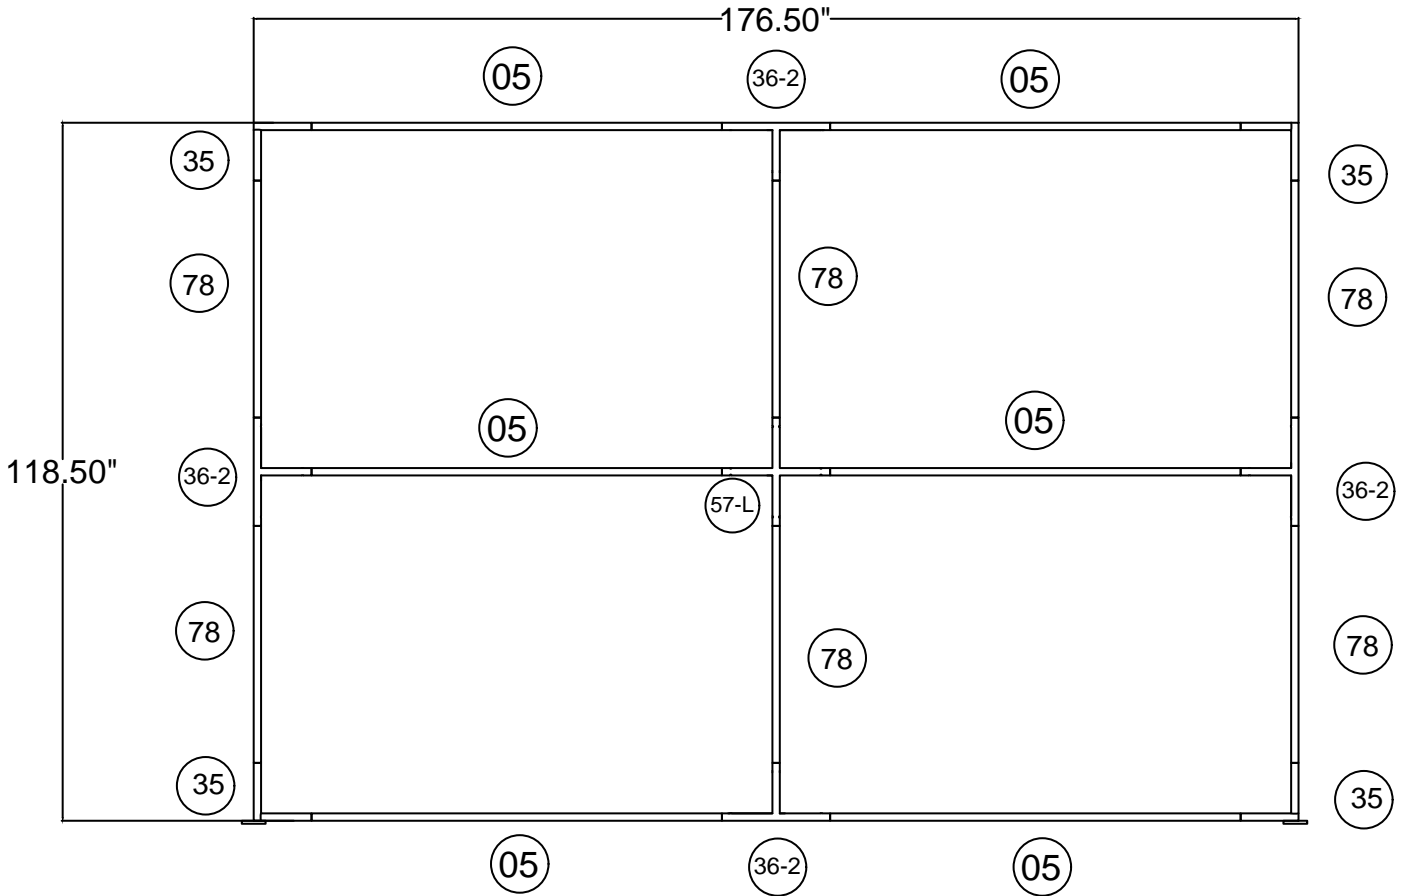

WLM-2000Y

15'w x 10'h Flat Waveline	
Qty.	Part Number
2	WLM#35
2	WLM#90
1	WLM#57-L
4	WLM#36-2
6	WLM#78
6	WLM#05
3	WLM#22E
3	WLM#23
1	BGO Fabric L bag

WAVELINE®
WLM 2000Y square

WLM-2000YS

15'w x 10'h Flat Waveline	
Qty.	Part Number
4	WLM#35
1	WLM#57-L
4	WLM#36-2
6	WLM#78
6	WLM#05
3	WLM#22E
3	WLM#23
1	BGO Fabric L bag