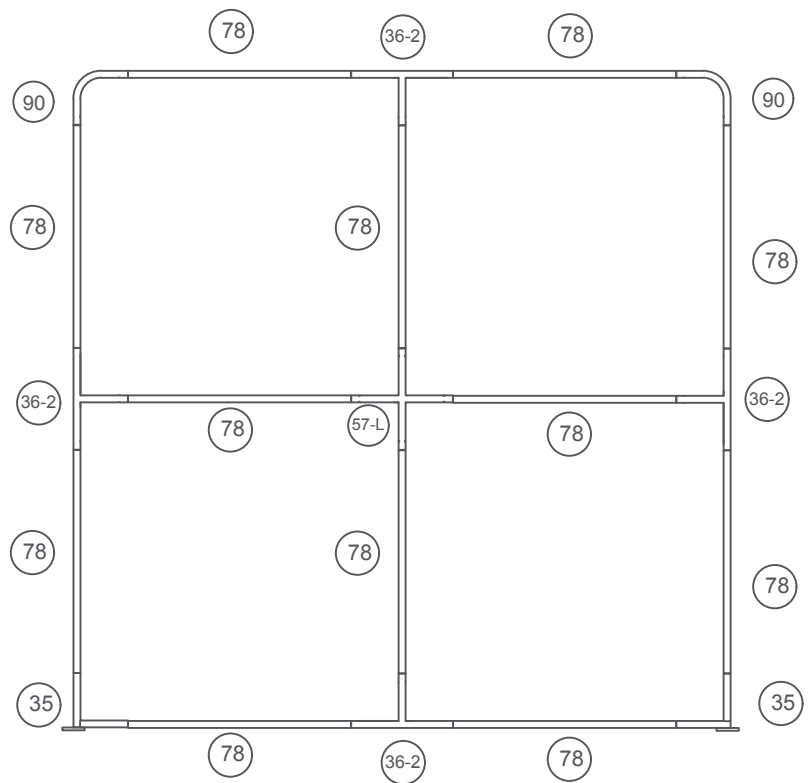

**WAVELINE®**  
WLM 2000S round

WLM-2000S

10'w x 10'h Flat Waveline	
Qty.	Part Number
2	WLM#35
1	WLM#57-L
2	WLM#90
4	WLM#36-2
12	WLM#78
2	WLM#067M
2	WLM#23
1	BGO-Fabric L bag

**WAVELINE®**  
WLM 2000S square

WLM-2000SS

10'w x 10'h Flat Waveline	
Qty.	Part Number
4	WLM#35
1	WLM#57-L
4	WLM#36-2
12	WLM#78
2	WLM#067M
2	WLM#23
1	BGO-Fabric L bag