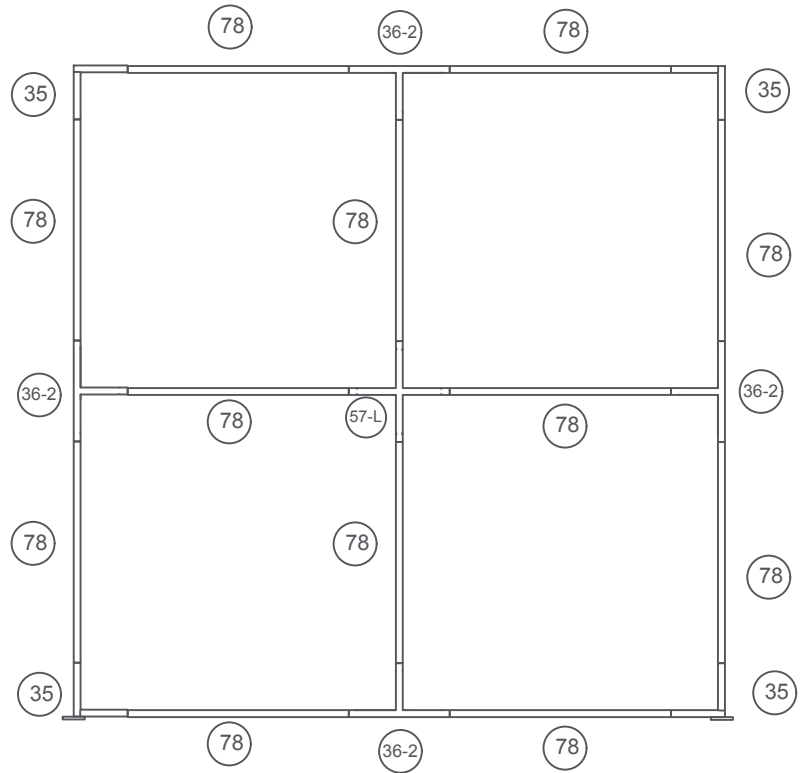

**WAVELINE®**  
WLM 2000S round

WLM-2000S

10'w x 10'h Flat Waveline	
Qty.	Part Number
2	WLM#35
1	WLM#57-L
2	WLM#90
4	WLM#36-2
12	WLM#78
2	WLM#067M
2	WLM#23
1	BGO-Fabric L bag

**WAVELINE®**  
WLM 2000S square

WLM-2000SS

10'w x 10'h Flat Waveline	
Qty.	Part Number
4	WLM#35
1	WLM#57-L
4	WLM#36-2
12	WLM#78
2	WLM#067M
2	WLM#23
1	BGO-Fabric L bag