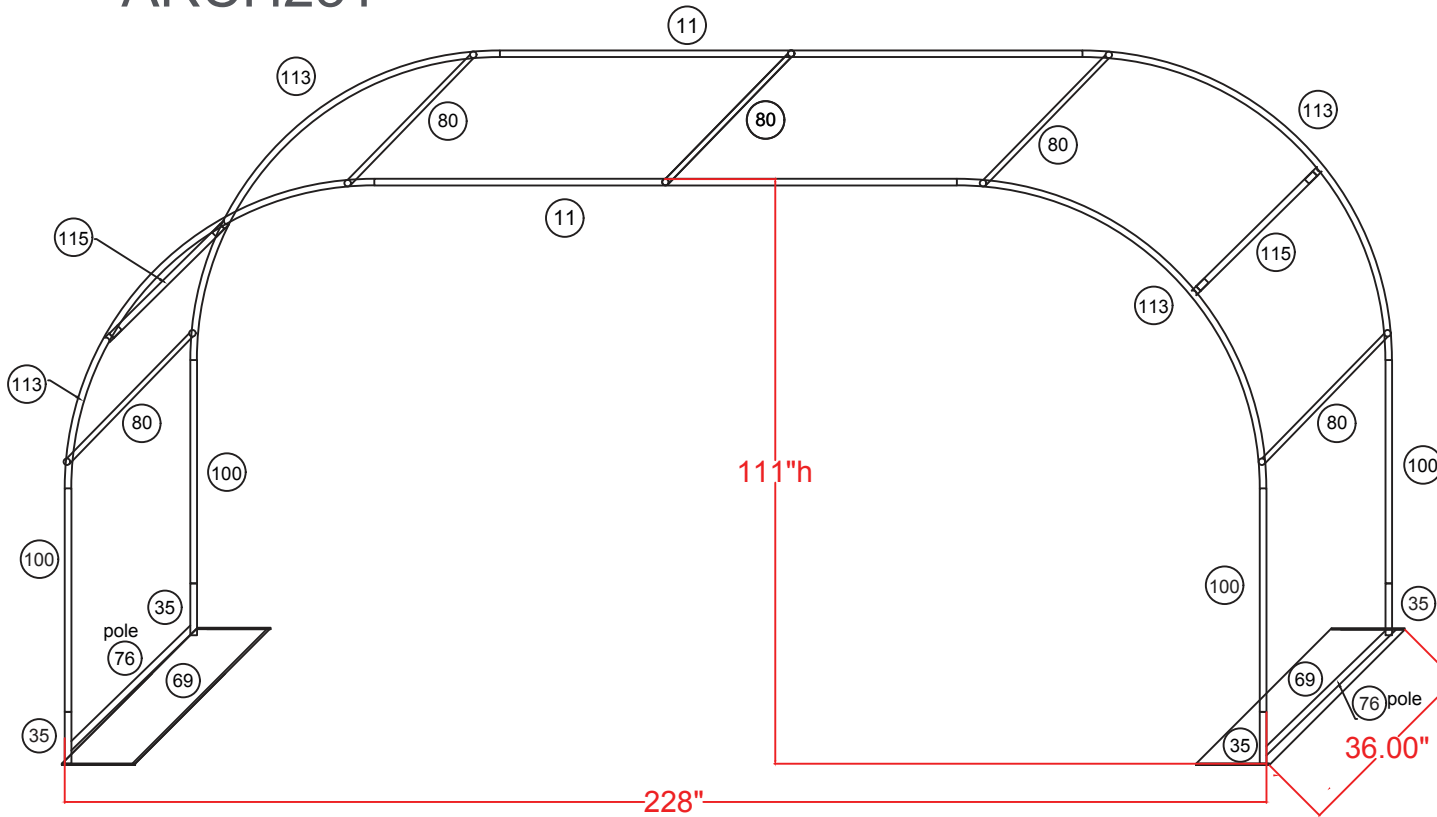

WAVELINE®

ARCH23T

- Assemble both outer rings
- Install base poles
- Install all horizontal poles
- Pull graphics from one end to the other slowly, making sure to evenly covering frame

ARCH23T

36"d x 228"w x 111"h Curved Arch Display	
Qty.	Part Number
4	WLM#35
4	WLM#113
2	WLM#76
4	WLM#100
2	WLM#11
5	WLM#80
2	WLM#69 base plate
4	WLM#75