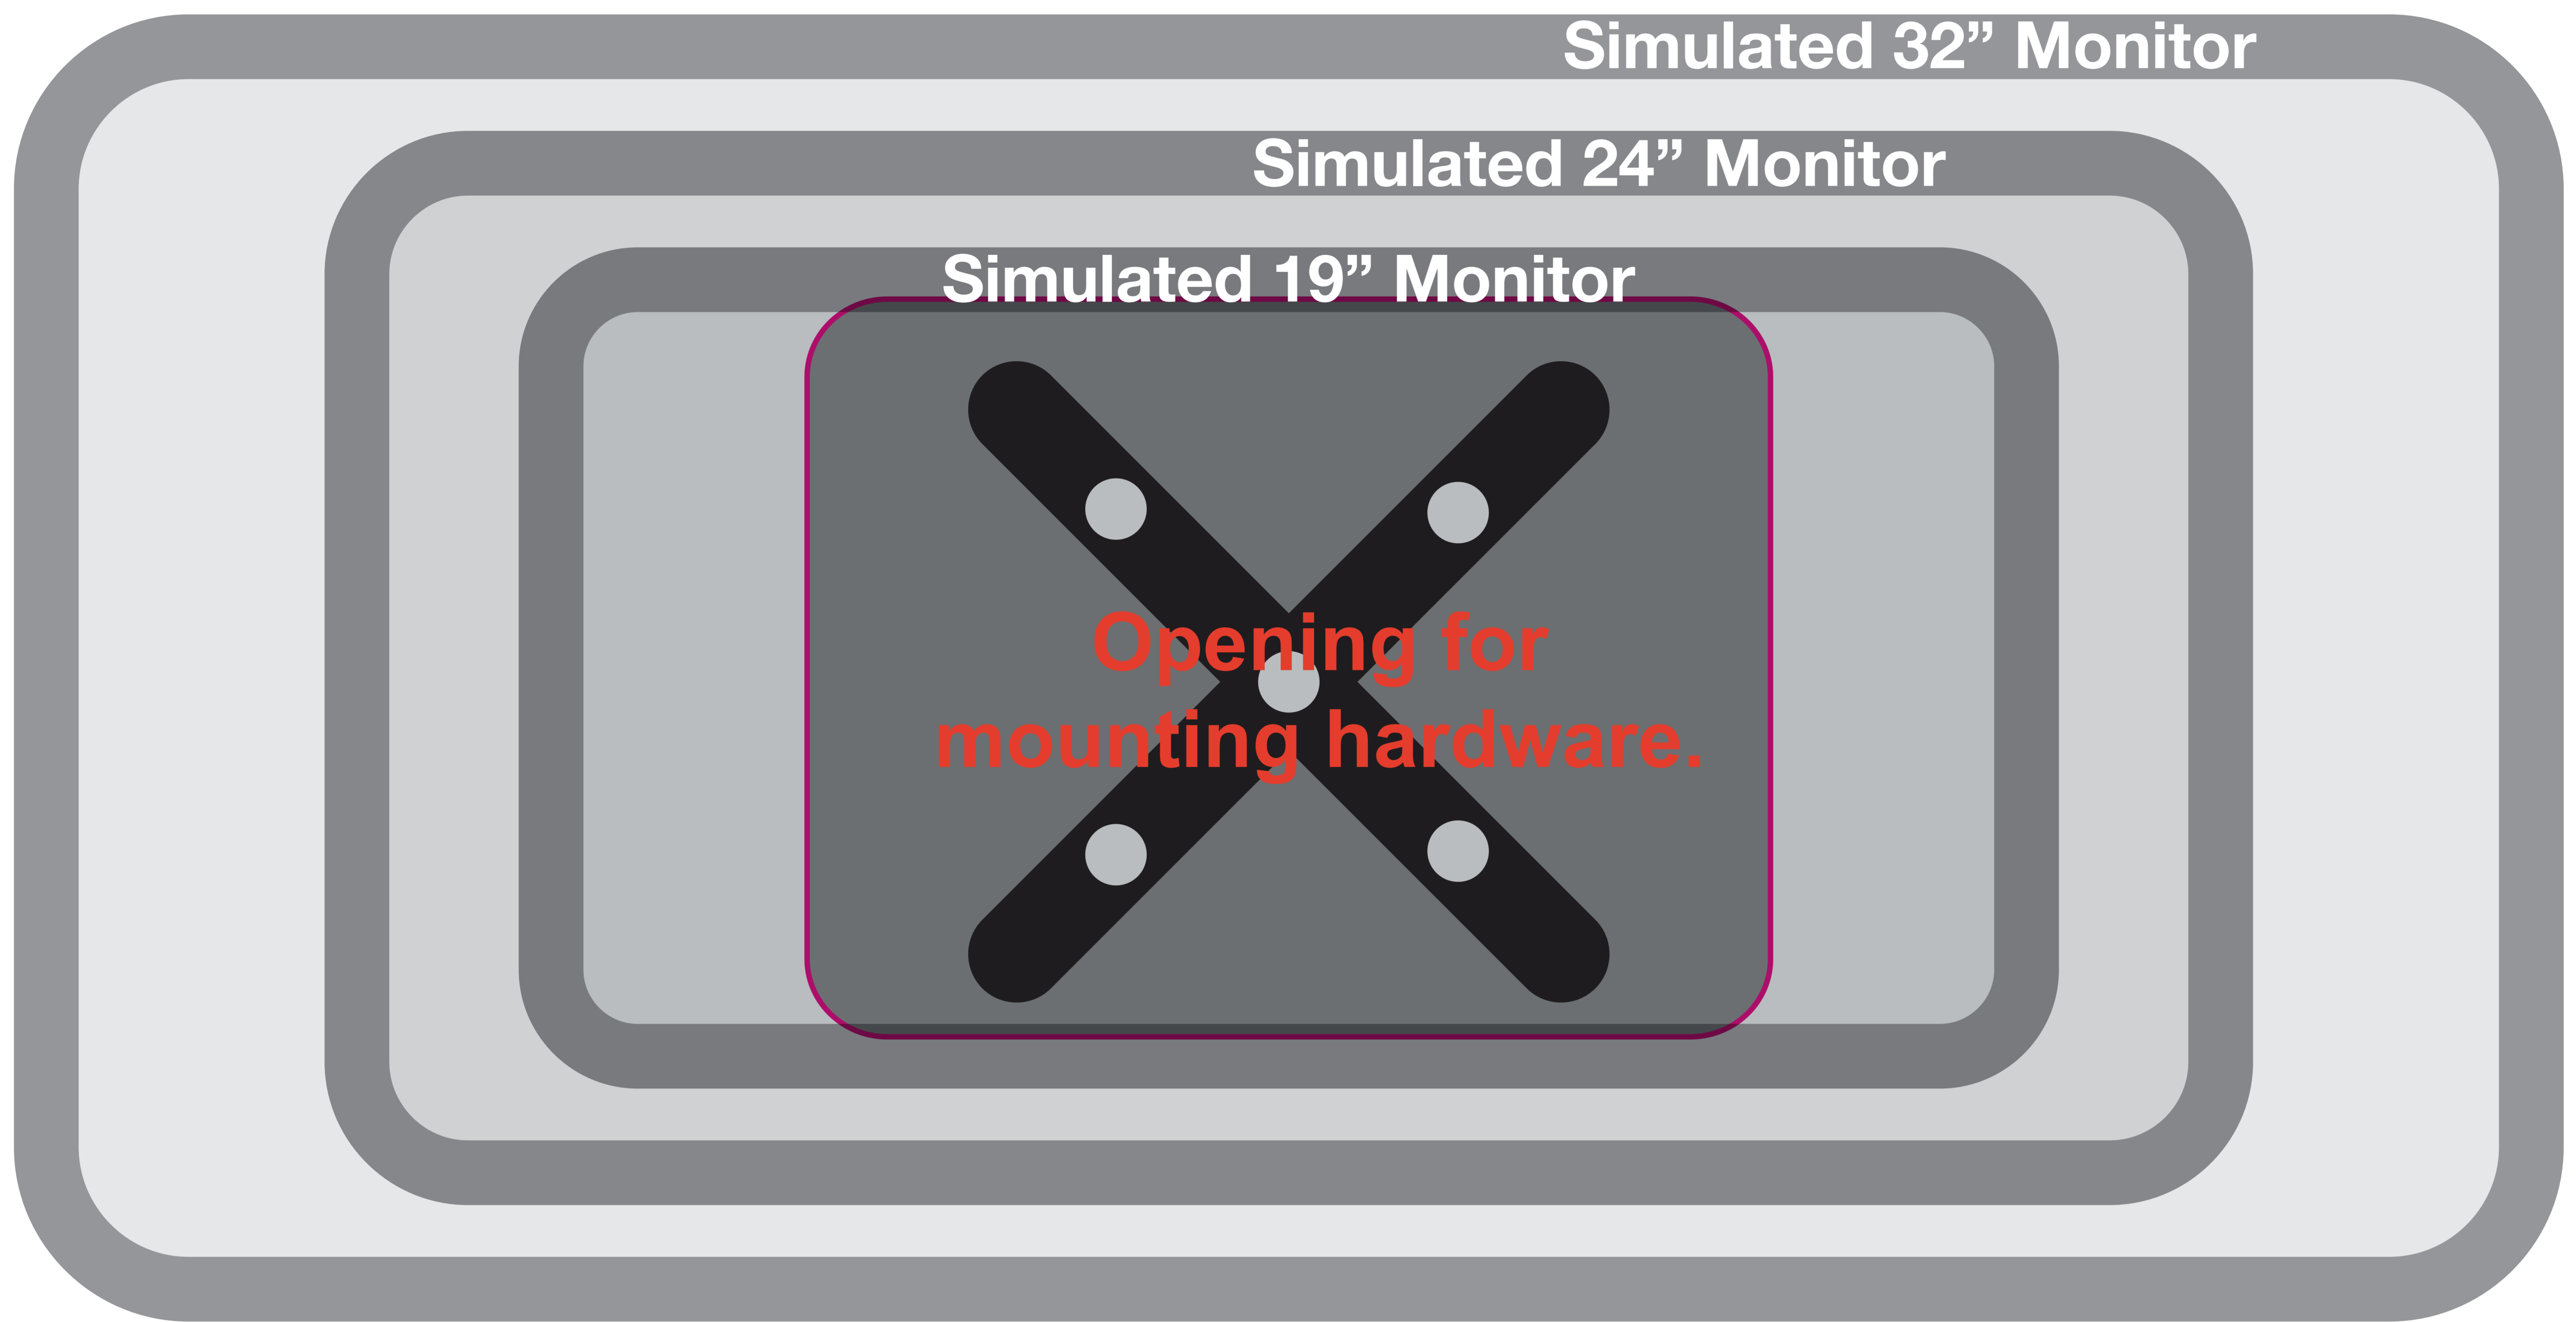

**PLEASE DELETE THIS LAYER
BEFORE SAVING**

**All images must be embedded
All fonts must be outlined
SAVE AS PDF**

Submit 1 Art File for Single Graphic

**These monitors are for reference only,
and do not represent your model.
Art should fill entire area to opening.**

BLEED SIZE - 39"W x 71.25"H

FINISHED SIZE - 38.25"W x 70.5"H

SAFE SIZE - 36.25"W x 68.5"H