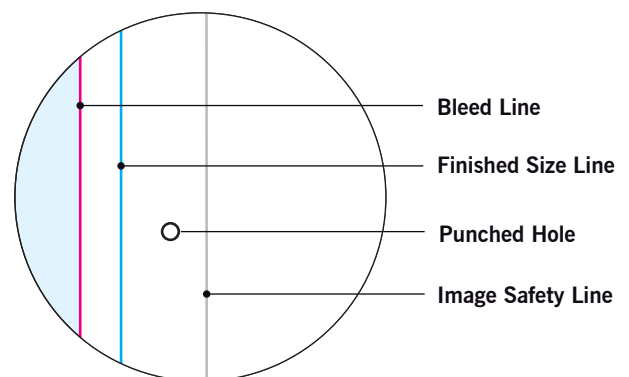

THINGS TO DO:

- Extend all artwork out to the templates magenta bleed line.
- Keep text, logos & important images inside the gray image safety line or they might get cut off.
- Outline all fonts.
- Embed all placed images.
- If using Adobe® Photoshop®, delete all template lines before submitting your file.
- Design with 100% opaque PANTONE® Color Bridge® colors for more accurate color reproduction.*
- Submit all artwork files in CMYK color space mode.
- ONLY SAVE AND SEND PAGE 2 WITH YOUR ARTWORK.

THINGS TO KNOW:

- The template is at 1:10 scale. DO NOT resize it.
- A minimum resolution of 800dpi is required for all raster (pixel) images. Higher resolutions are preferred.
- DO NOT alter the template in any way.
- If multiple images are selected for a product, submit one file per image.
- For multiple print and/or double print products, please design on all layouts within the template even if the layout graphics are the same.

MAIN TEMPLATE LINES:

BLEED LINE:

The MAGENTA line shows the bleed line. Please extend artwork to this line if it goes to or past the finished size.

FINISHED SIZE LINE:

The CYAN line shows the finished size.

STITCHING LINE:

The BLACK line shows the stitching line.

IMAGE SAFETY LINE:

The GREY line shows the image safety line. Keep all text, logos & important images inside the safety line or they might get cut off.

DO NOT DESIGN HERE!
USE TEMPLATE ON PAGE 2

* Due to the nature of the CMYK printing process, the reproduction of PANTONE® colors is not always 100% possible. Please reference a Pantone® Color Bridge® book to receive a process color simulation. Further information can be found on our website.