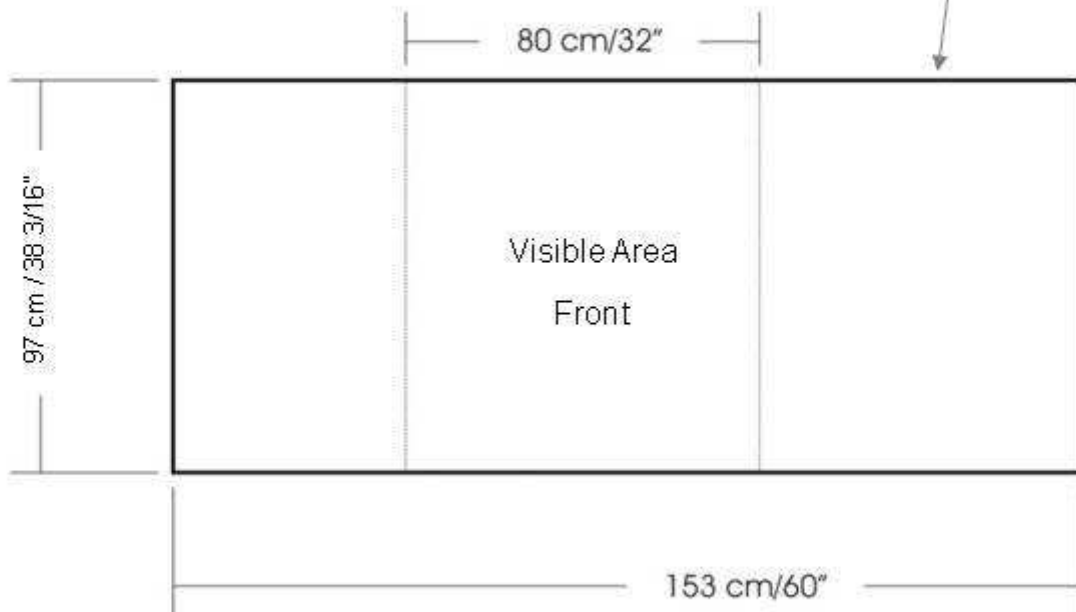

# SOLO Post Pronto

10022 – Header Pronto Post

10030 – Full Wrap

# SOLO STANDARD & CONNECTOR (Left)

10030 – Full Wrap

Intersection area

Connector 45 – 35 cms / 13.78"

Connector 30 – 42 cms / 16.5"

Connector 180 -50 cms / 19.7"

# CONNECTOR 30-45-180

10060 - Connector

# SOLO STANDARD & CONNECTOR *(Right)*

10030 – Full Wrap

- Connector 45 – 35 cms / 13.78"
- Connector 30 – 42 cms / 16.5"
- Connector 180 -50 cms / 19.7"