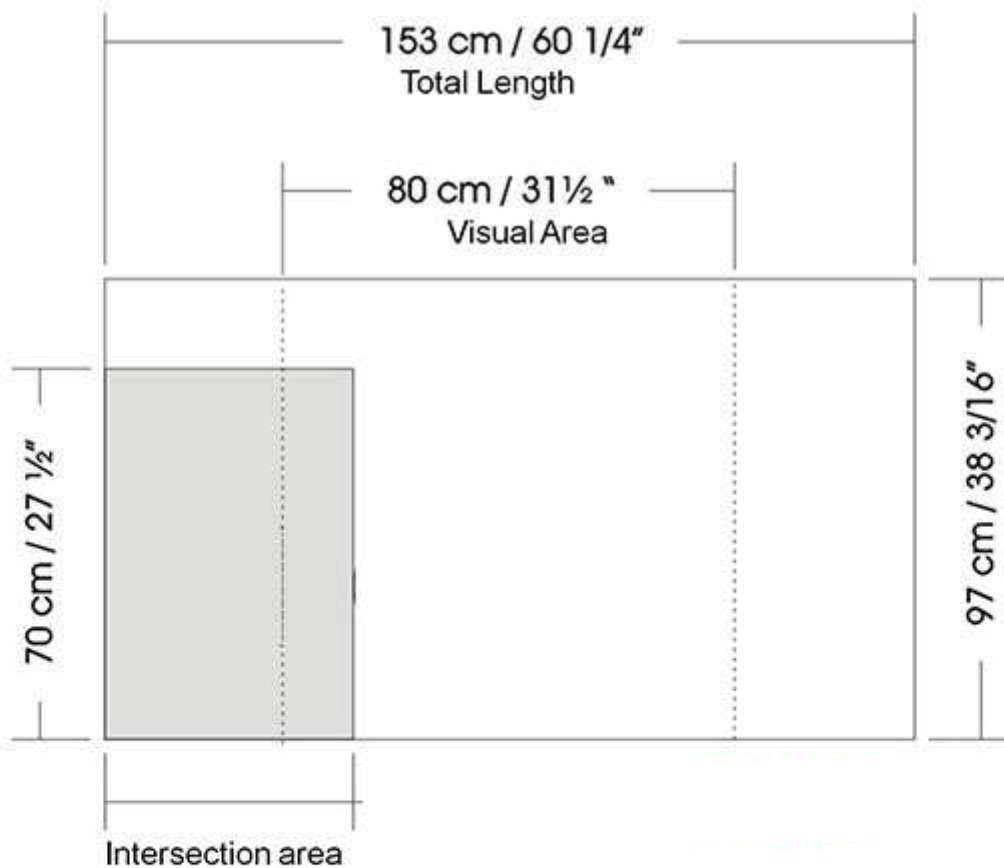

# SOLO STANDARD & CONNECTOR (Left)

10030 – Full Wrap

Intersection area

Connector 45 – 35 cms / 13.78"

Connector 30 – 42 cms / 16.5"

Connector 180 -50 cms / 19.7"

# SOLO STANDARD & CONNECTOR *(Right)*

10030 – Full Wrap

- Connector 45 – 35 cms / 13.78"
- Connector 30 – 42 cms / 16.5"
- Connector 180 -50 cms / 19.7"