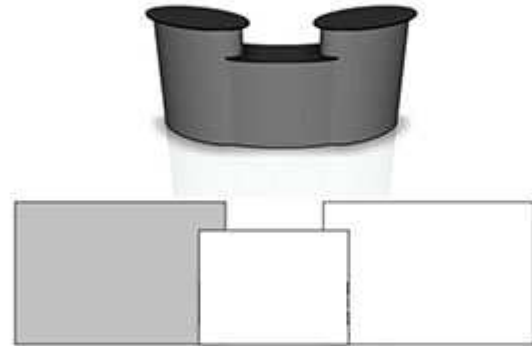

# SOLO Post Pronto

10022 – Header Pronto Post

10030 – Full Wrap

# SOLO STANDARD & CONNECTOR (Left)

10030 – Full Wrap

Intersection area

Connector 45 – 35 cms / 13.78"

Connector 30 – 42 cms / 16.5"

Connector 180 -50 cms / 19.7"

# SOLO STANDARD & CONNECTOR *(Right)*

10030 – Full Wrap

- Connector 45 – 35 cms / 13.78"
- Connector 30 – 42 cms / 16.5"
- Connector 180 -50 cms / 19.7"