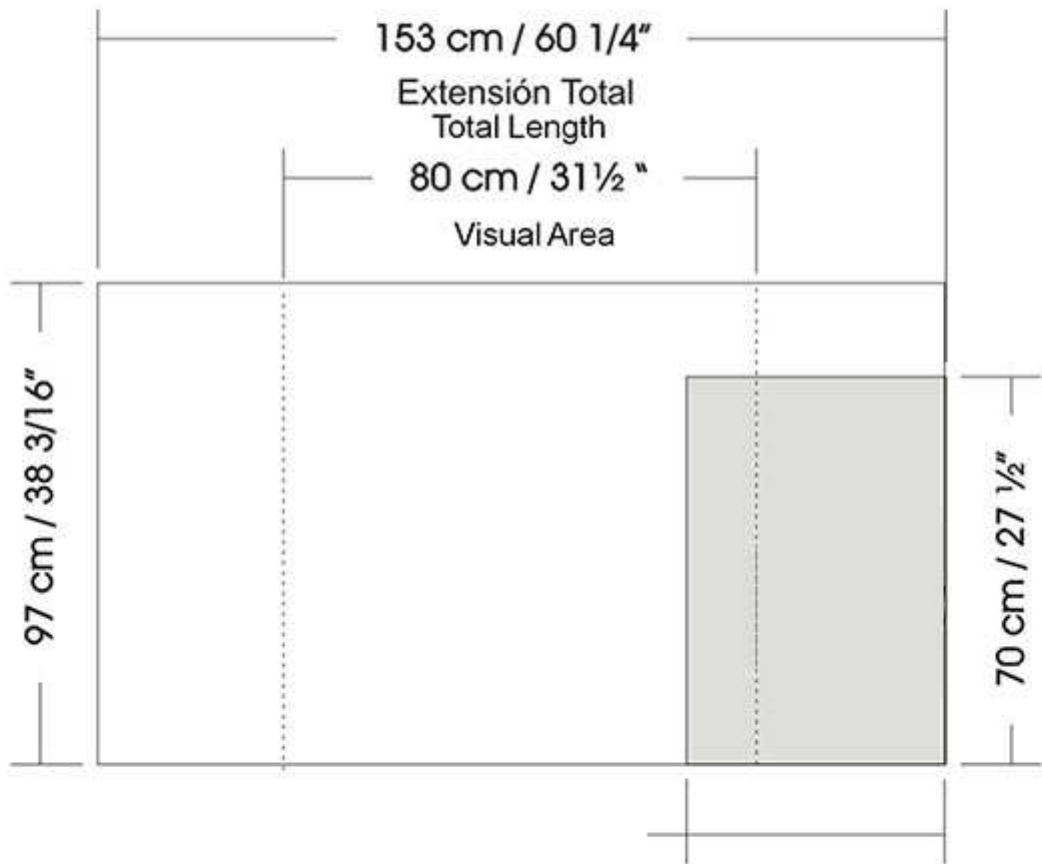

# SOLO Post Pronto

10022 – Header Pronto Post

10030 – Full Wrap

# SOLO STANDARD & CONNECTOR (Left)

10030 – Full Wrap

Intersection area

Connector 45 – 35 cms / 13.78"

Connector 30 – 42 cms / 16.5"

Connector 180 -50 cms / 19.7"

# CONNECTOR 30-45-180

10060 - Connector

# SOLO STANDARD & CONNECTOR *(Right)*

10030 – Full Wrap

- Connector 45 – 35 cms / 13.78"
- Connector 30 – 42 cms / 16.5"
- Connector 180 -50 cms / 19.7"