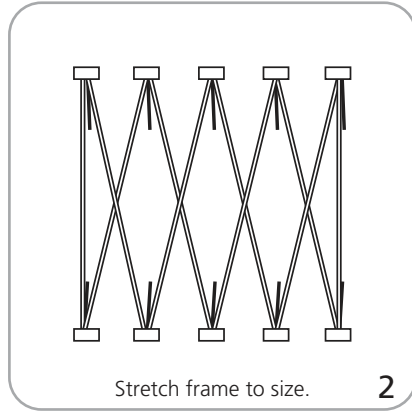

Stretch frame to size. **2**