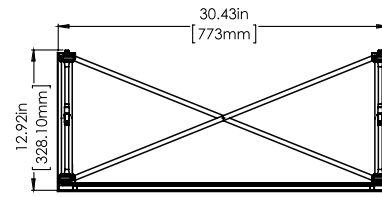

Embrace SEG Hopup Dimensions

Embrace SEG Hopup frame footprints fit in a 10' x 10' space.
Stabilizer feet present on all straight frames 3 quads high.

1 QUAD WIDE UNITS