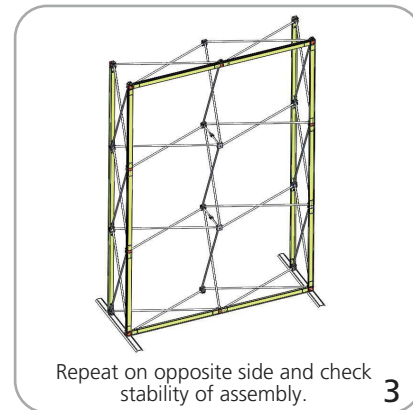

Insert FCE graphic end caps into side facing channels. **8**

**ATTACH STABILIZER FEET TO FRAMES 3 QUADS HIGH**

Located dovetail clips on the bottom of the assembly. **1**

Position the foot with hole notch facing the assembly. Slide the dove tail through the notches completely. **2**

Repeat on opposite side and check stability of assembly. **3**

Unit is complete

ATTACH OPTIONAL LIGHTS: