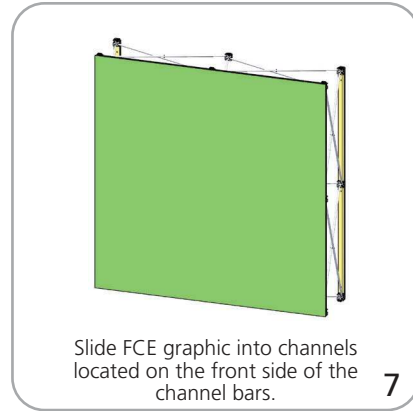

APPLY GRAPHIC:

Slide FCE graphic into channels located on the front side of the channel bars. **7**