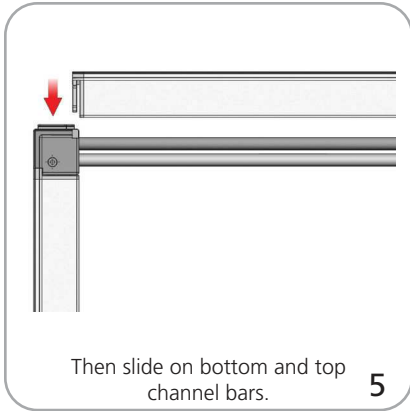

Then slide on bottom and top channel bars. **5**