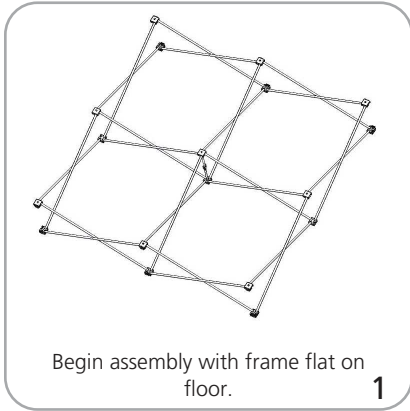

SET-UP:

Begin assembly with frame flat on floor. **1**