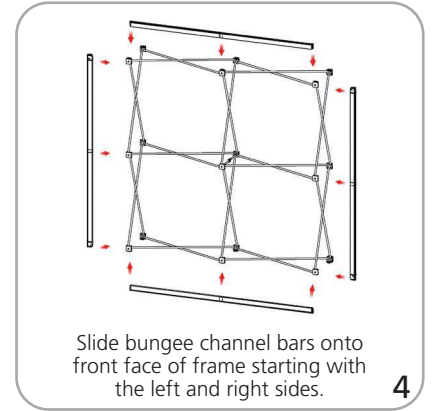

Slide bungee channel bars onto front face of frame starting with the left and right sides. **4**