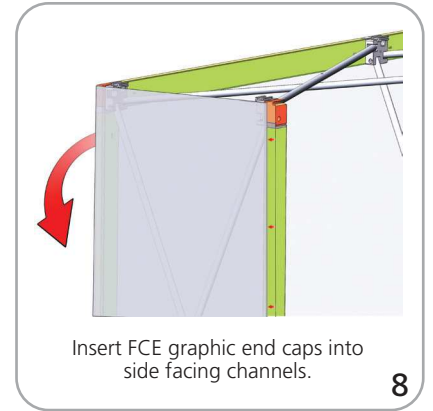

# Embrace SEG Hopup Dimensions

Embrace SEG Hopup frame footprints fit in a 10' x 10' space.  
Stabilizer feet present on all straight frames 3 quads high.

1 QUAD WIDE UNITS

2 QUAD WIDE UNITS

3 QUAD WIDE UNITS

Then slide on bottom and top channel bars. **5**

Stand upright and add rear left and right channel bars. There are no top and bottom channel bars for rear. **6**

**APPLY GRAPHIC:**

Slide FCE graphic into channels located on the front side of the channel bars. **7**