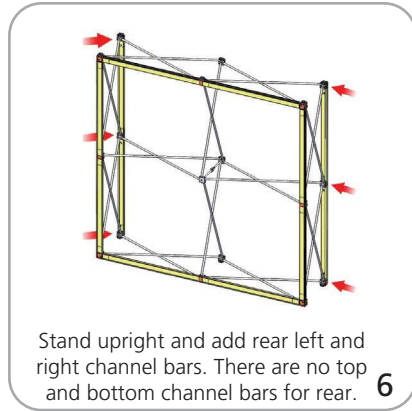

Stand upright and add rear left and right channel bars. There are no top and bottom channel bars for rear. **6**