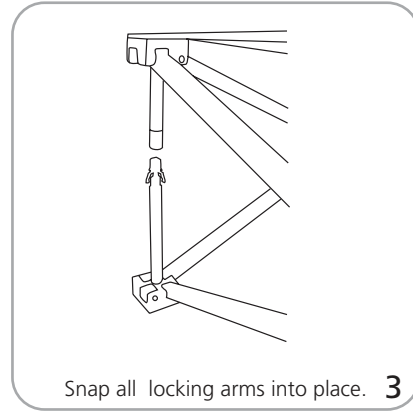

# Embrace SEG Hopup Dimensions

Embrace SEG Hopup frame footprints fit in a 10' x 10' space.  
Stabilizer feet present on all straight frames 3 quads high.

1 QUAD WIDE UNITS

2 QUAD WIDE UNITS

3 QUAD WIDE UNITS

4 QUAD WIDE UNITS

**SET-UP:**

Begin assembly with frame flat on floor. **1**

Stretch frame to size. **2**

Snap all locking arms into place. **3**

Slide bungee channel bars onto front face of frame starting with the left and right sides. **4**