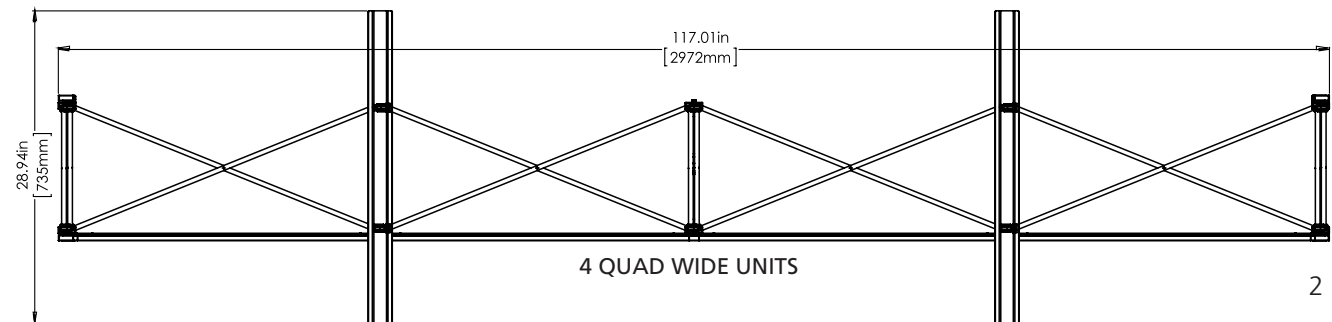

## dimensions:

**3x2:** 88.15" w x 59.59" h x 12.92" d  
2239mm(w) x 1523(h) x 328mm(d)

**1x3:** 31.1" w x 88.8" h x 28.94" d  
790mm(w) x 2256mm(h) x 735mm(d)

**2x3:** 59.95" w x 88.8" h x 28.94" d  
1523mm(w) x 2256mm(h) x 735mm(d)

**3x3:** 88.15" w x 88.8" h x 28.94" d  
2239mm(w) x 2256mm(h) x 735mm(d)

**4x3:** 117" x 88.8" h x 28.94" d  
2972mm(w) x 2256mm(h) x 735mm(d)

# Embrace SEG Hopup Dimensions

Embrace SEG Hopup frame footprints fit in a 10' x 10' space.  
Stabilizer feet present on all straight frames 3 quads high.

1 QUAD WIDE UNITS

2 QUAD WIDE UNITS

3 QUAD WIDE UNITS