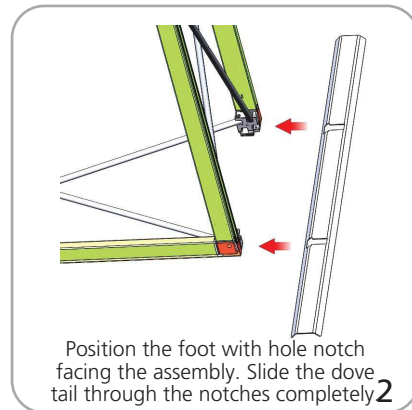

Position the foot with hole notch facing the assembly. Slide the dove tail through the notches completely. **2**