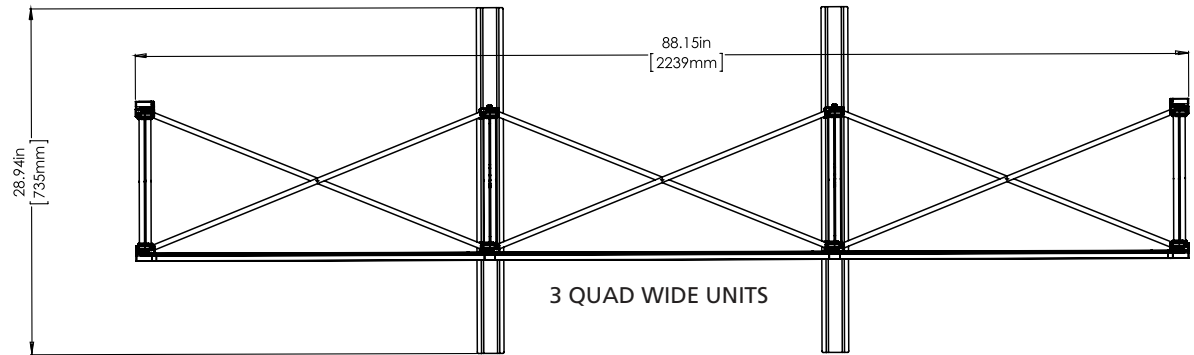

## dimensions:

**3x3:** 88.15" w x 88.8" h x 28.94" d  
2239mm(w) x 2256mm(h) x 735mm(d)

**4x3:** 117" x 88.8" h x 28.94" d  
2972mm(w) x 2256mm(h) x 735mm(d)

# Embrace SEG Hopup Dimensions

Embrace SEG Hopup frame footprints fit in a 10' x 10' space.  
Stabilizer feet present on all straight frames 3 quads high.

1 QUAD WIDE UNITS

2 QUAD WIDE UNITS

3 QUAD WIDE UNITS