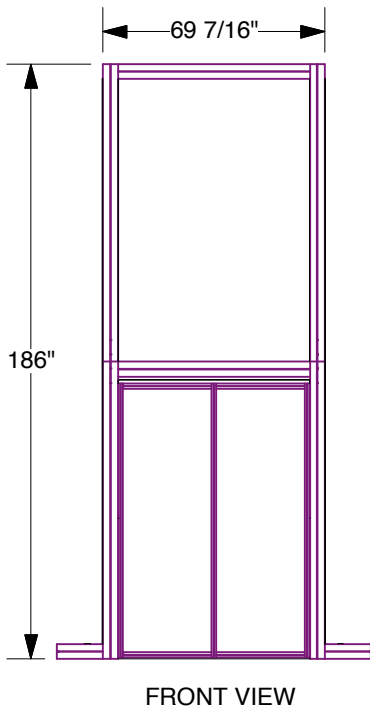

SOLAR L 20x20: Tower

GRAPHIC SPECS

SOLAR L 20x20: Front Billboard

GRAPHIC SPECS
(front & back)

TOP VIEW

FRONT VIEW

SIDE VIEW

SOLAR L 20x20: Side Billboard

GRAPHIC SPECS
(left & right)

TOP VIEW

FRONT VIEW

SIDE VIEW

SOLAR L 20x20: Kiosk

GRAPHIC SPECS

TOP VIEW

FRONT VIEW

SIDE VIEW