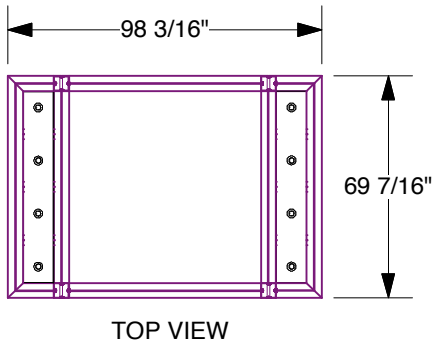

SOLAR L 20x20: Tower

GRAPHIC SPECS

SOLAR L 20x20: Front Billboard

GRAPHIC SPECS
(front & back)

TOP VIEW

FRONT VIEW

SIDE VIEW

SOLAR L 20x20: Side Billboard

GRAPHIC SPECS
(left & right)

TOP VIEW

FRONT VIEW

SIDE VIEW

SOLAR L 20x20: Kiosk

GRAPHIC SPECS

TOP VIEW

FRONT VIEW

SIDE VIEW