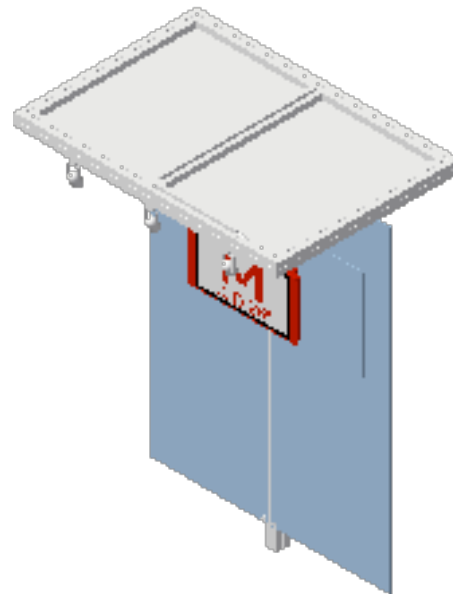

SOLAR A 10x10
Fabric Backwall

FRONT VIEW

TOP VIEW

3D VIEW

SOLAR A 10x10
Fabric Graphic

FRONT VIEW

Notes:

1. Overall fabric dims: 84" H x 95.5" W
2. Please add 1" bleed on all sides for sewing purposes.

SOLAR A 10x10
Front Wall with ceiling

3D VIEW

SOLAR A
Counters

FRONT VIEW

Pedestal counter
49 lbs

Reception counter
78 lbs

Backwall counter
63 lbs

TOP VIEW

3D VIEW

SIDE VIEW

FRONT VIEW

TOP VIEW

3D VIEW