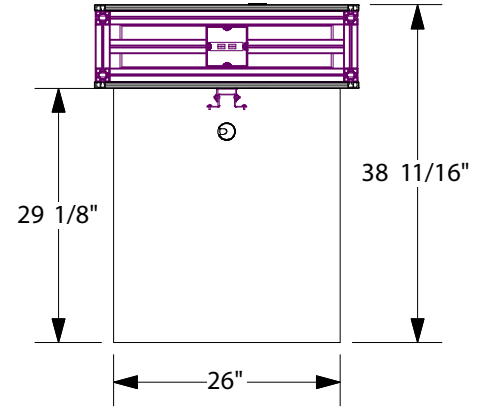

SOLAR A 10x10
Fabric Backwall

FRONT VIEW

TOP VIEW

3D VIEW

SOLAR A 10x10
Fabric Graphic

FRONT VIEW

Notes:

1. Overall fabric dims: 84" H x 95.5" W
2. Please add 1" bleed on all sides for sewing purposes.

SOLAR A 10x10
Front Wall with ceiling

3D VIEW

SOLAR A
Counters

FRONT VIEW

Pedestal counter
49 lbs

Reception counter
78 lbs

Backwall counter
63 lbs

TOP VIEW

3D VIEW

SIDE VIEW

FRONT VIEW

TOP VIEW

3D VIEW