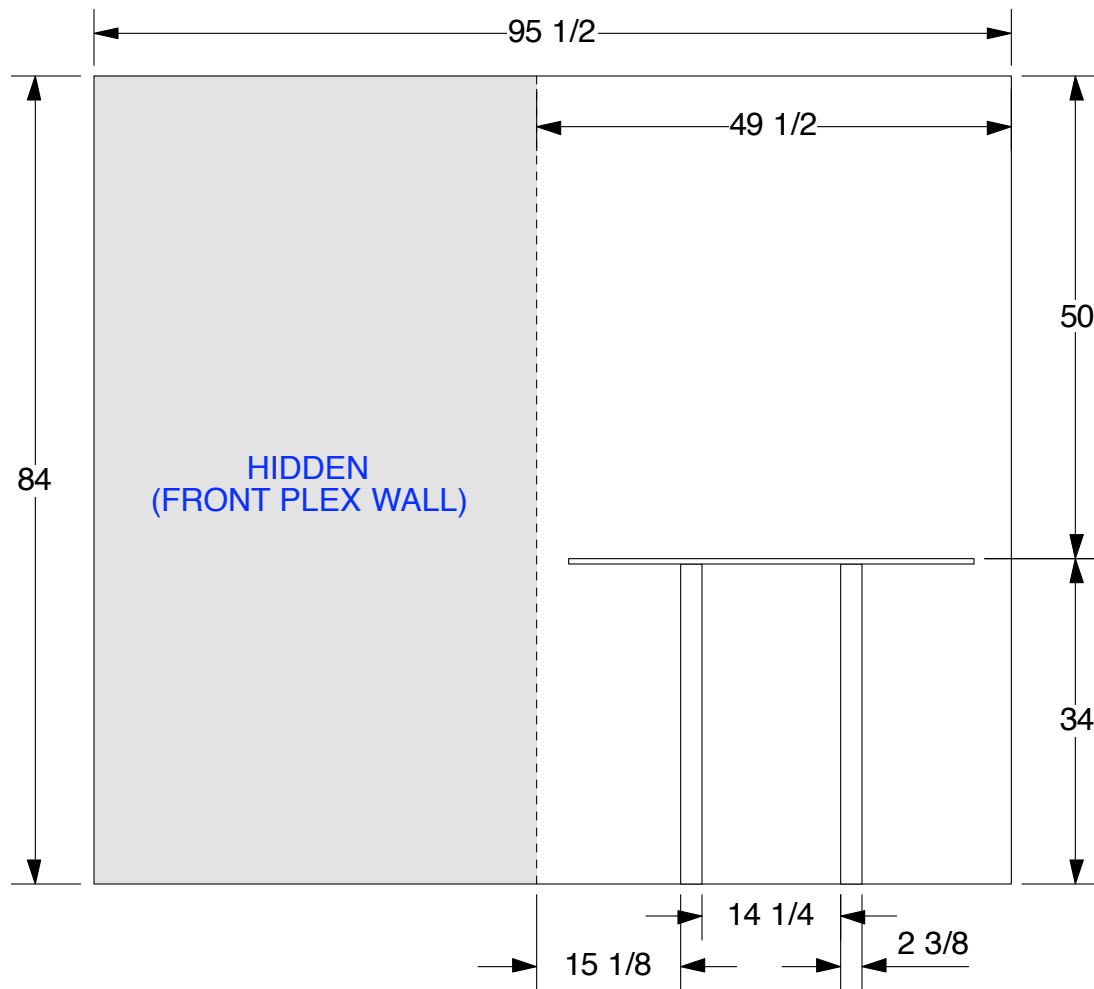

SOLAR A 10x10
Fabric Backwall

FRONT VIEW

TOP VIEW

3D VIEW

SOLAR A 10x10
Fabric Graphic

FRONT VIEW

Notes:

1. Overall fabric dims: 84" H x 95.5" W
2. Please add 1" bleed on all sides for sewing purposes.

SOLAR A 10x10
Front Wall with ceiling

3D VIEW

SOLAR A
Counters

FRONT VIEW

Pedestal counter
49 lbs

Reception counter
78 lbs

Backwall counter
63 lbs

TOP VIEW

3D VIEW

SIDE VIEW

FRONT VIEW

TOP VIEW

3D VIEW