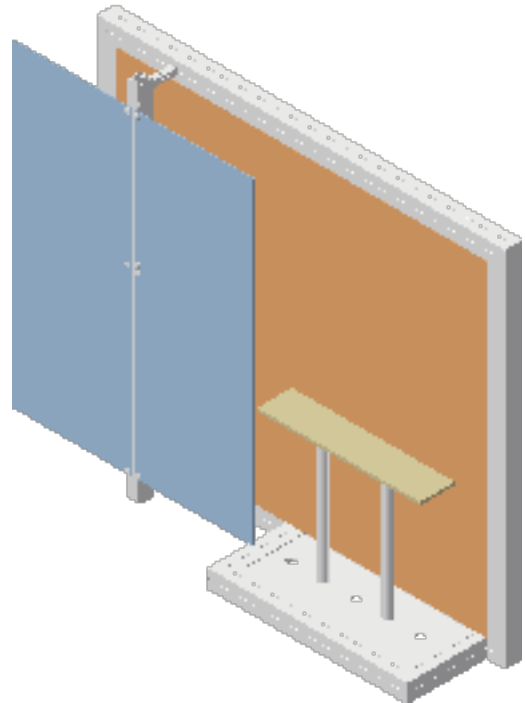

SOLAR A 10x10
Fabric Backwall

FRONT VIEW

TOP VIEW

3D VIEW

SOLAR A 10x10
Fabric Graphic

FRONT VIEW

Notes:

1. Overall fabric dims: 84" H x 95.5" W
2. Please add 1" bleed on all sides for sewing purposes.

SOLAR A 10x10
Front Wall with ceiling

3D VIEW

SOLAR A
Counters

FRONT VIEW

Pedestal counter
49 lbs

Reception counter
78 lbs

Backwall counter
63 lbs

TOP VIEW

3D VIEW

SIDE VIEW

FRONT VIEW

TOP VIEW

3D VIEW