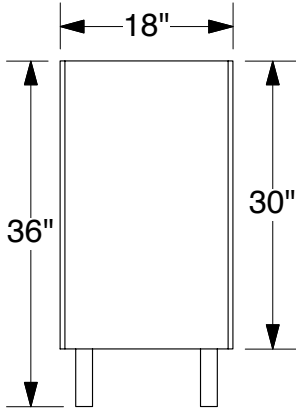

SOLAR A 10x10
Fabric Backwall

FRONT VIEW

TOP VIEW

3D VIEW

SOLAR A 10x10
Fabric Graphic

FRONT VIEW

Notes:

1. Overall fabric dims: 84" H x 95.5" W
2. Please add 1" bleed on all sides for sewing purposes.

SOLAR A 10x10
Front Wall with ceiling

3D VIEW

SOLAR A
Counters

FRONT VIEW

Pedestal counter
49 lbs

Reception counter
78 lbs

Backwall counter
63 lbs

TOP VIEW

3D VIEW

SIDE VIEW

FRONT VIEW

TOP VIEW

3D VIEW