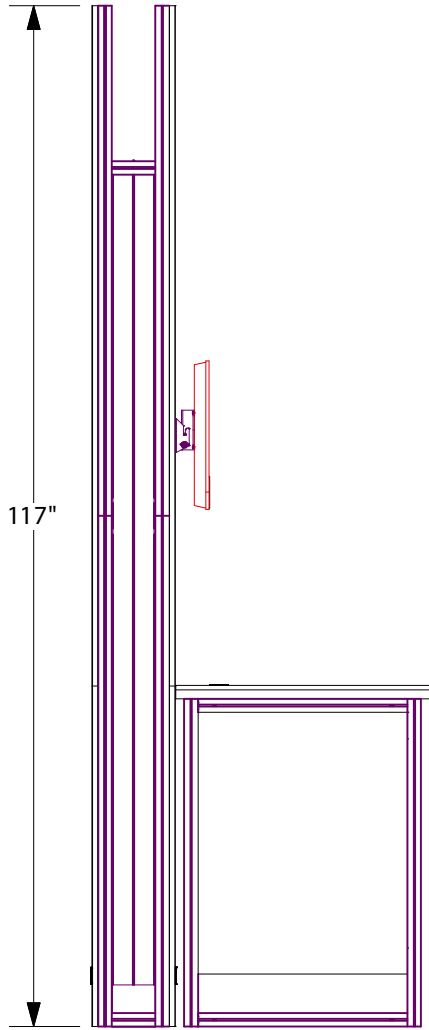

SOLAR A 10x10
Fabric Backwall

FRONT VIEW

TOP VIEW

3D VIEW

SOLAR A 10x10
Fabric Graphic

FRONT VIEW

Notes:

1. Overall fabric dims: 84" H x 95.5" W
2. Please add 1" bleed on all sides for sewing purposes.

SOLAR A 10x10
Front Wall with ceiling

3D VIEW

SOLAR A
Counters

FRONT VIEW

Pedestal counter
49 lbs

Reception counter
78 lbs

Backwall counter
63 lbs

TOP VIEW

3D VIEW

SIDE VIEW

FRONT VIEW

TOP VIEW

3D VIEW