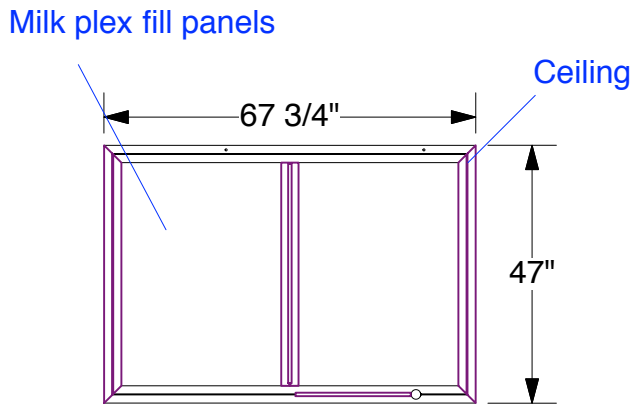

SOLAR A 10x10
Fabric Backwall

FRONT VIEW

TOP VIEW

3D VIEW

SOLAR A 10x10
Fabric Graphic

FRONT VIEW

Notes:

1. Overall fabric dims: 84" H x 95.5" W
2. Please add 1" bleed on all sides for sewing purposes.

SOLAR A 10x10
Front Wall with ceiling

3D VIEW

SOLAR A
Counters

FRONT VIEW

Pedestal counter
49 lbs

Reception counter
78 lbs

Backwall counter
63 lbs

TOP VIEW

3D VIEW

SIDE VIEW

FRONT VIEW

TOP VIEW

3D VIEW