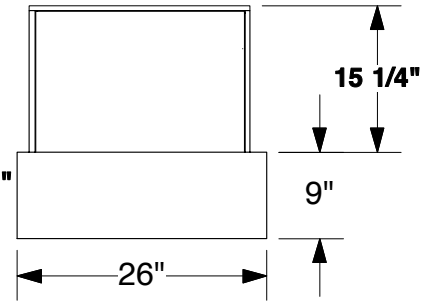

SOLAR A 10x10
Fabric Backwall

FRONT VIEW

TOP VIEW

3D VIEW

SOLAR A 10x10
Fabric Graphic

FRONT VIEW

Notes:

1. Overall fabric dims: 84" H x 95.5" W
2. Please add 1" bleed on all sides for sewing purposes.

SOLAR A 10x10
Front Wall with ceiling

3D VIEW

SOLAR A
Counters

FRONT VIEW

Pedestal counter
49 lbs

Reception counter
78 lbs

Backwall counter
63 lbs

TOP VIEW

3D VIEW

SIDE VIEW

FRONT VIEW

TOP VIEW

3D VIEW