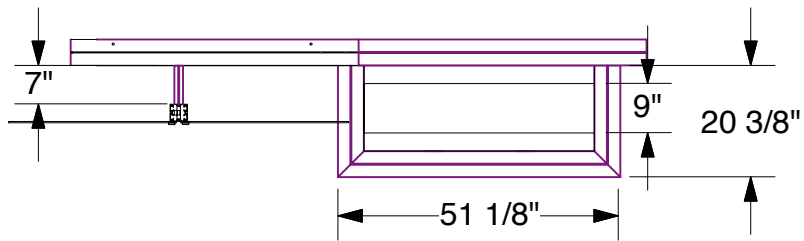

SOLAR A 10x10
Fabric Backwall

FRONT VIEW

TOP VIEW

3D VIEW

SOLAR A 10x10
Fabric Graphic

FRONT VIEW

Notes:

1. Overall fabric dims: 84" H x 95.5" W
2. Please add 1" bleed on all sides for sewing purposes.

SOLAR A 10x10
Front Wall with ceiling

3D VIEW

SOLAR A
Counters

FRONT VIEW

Pedestal counter
49 lbs

Reception counter
78 lbs

Backwall counter
63 lbs

TOP VIEW

3D VIEW

SIDE VIEW

FRONT VIEW

TOP VIEW

3D VIEW