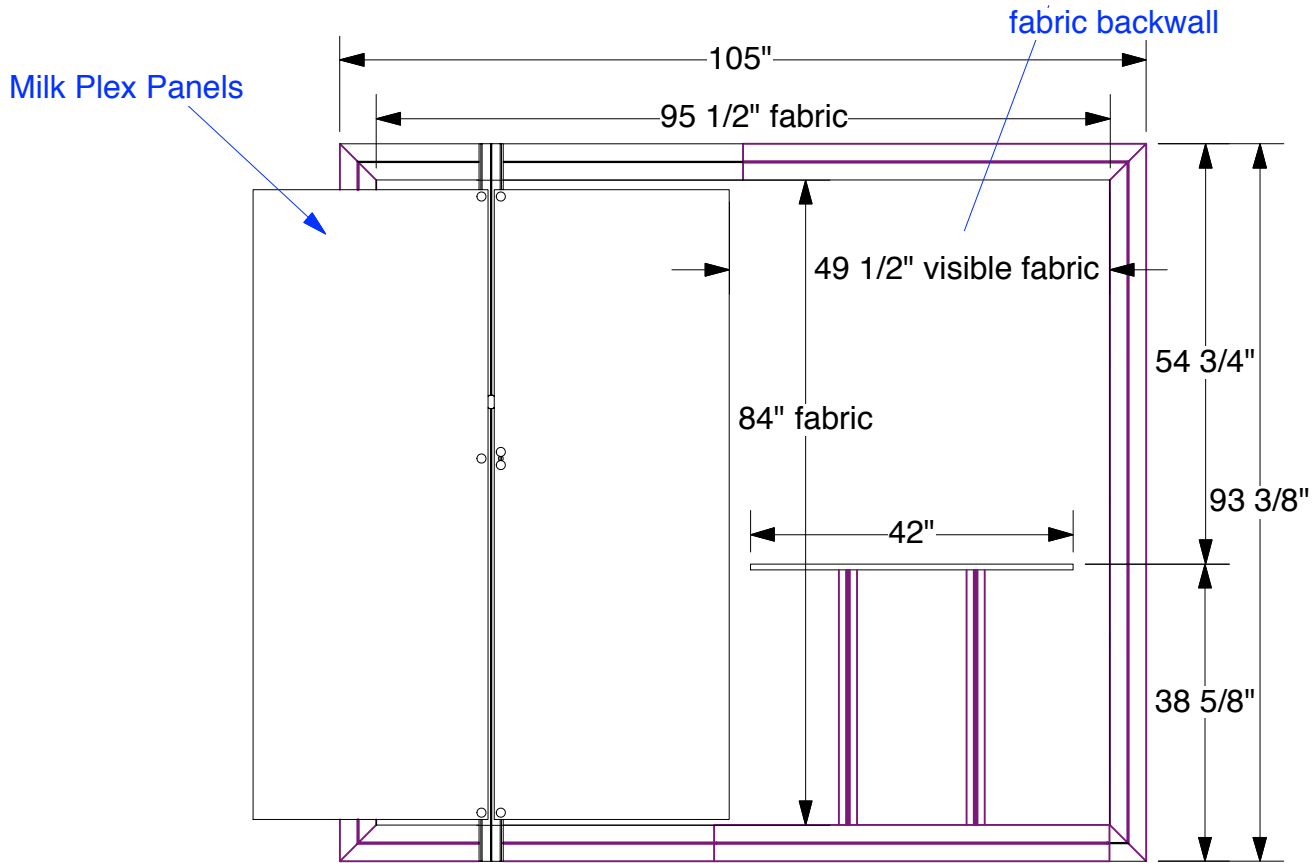

SOLAR A 10x10
Fabric Backwall

FRONT VIEW

TOP VIEW

3D VIEW

SOLAR A 10x10
Fabric Graphic

FRONT VIEW

Notes:

1. Overall fabric dims: 84" H x 95.5" W
2. Please add 1" bleed on all sides for sewing purposes.

SOLAR A 10x10
Front Wall with ceiling

3D VIEW

SOLAR A
Counters

FRONT VIEW

Pedestal counter
49 lbs

Reception counter
78 lbs

Backwall counter
63 lbs

TOP VIEW

3D VIEW

SIDE VIEW

FRONT VIEW

TOP VIEW

3D VIEW