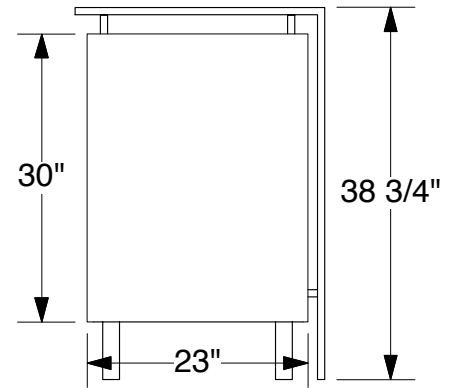

SOLAR A 10x10
Fabric Backwall

FRONT VIEW

TOP VIEW

3D VIEW

SOLAR A 10x10
Fabric Graphic

FRONT VIEW

Notes:

1. Overall fabric dims: 84" H x 95.5" W
2. Please add 1" bleed on all sides for sewing purposes.

SOLAR A 10x10
Front Wall with ceiling

3D VIEW

SOLAR A
Counters

FRONT VIEW

Pedestal counter
49 lbs

Reception counter
78 lbs

Backwall counter
63 lbs

TOP VIEW

3D VIEW

SIDE VIEW

FRONT VIEW

TOP VIEW

3D VIEW