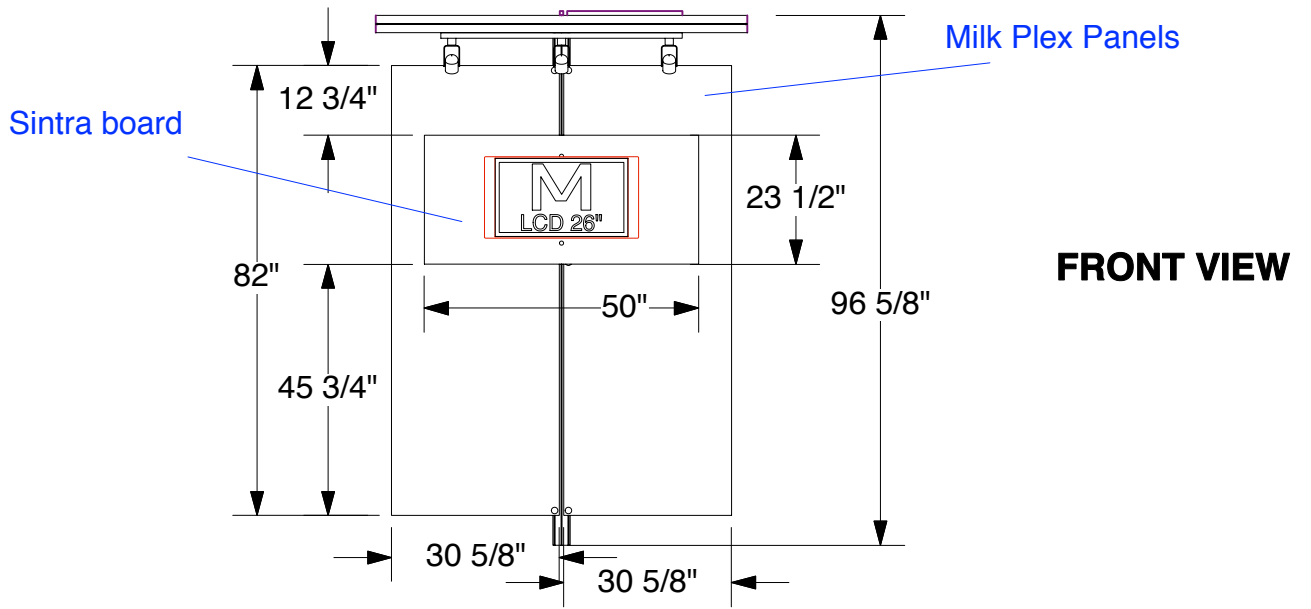

SOLAR A 10x10
Fabric Backwall

FRONT VIEW

TOP VIEW

3D VIEW

SOLAR A 10x10
Fabric Graphic

FRONT VIEW

Notes:

1. Overall fabric dims: 84" H x 95.5" W
2. Please add 1" bleed on all sides for sewing purposes.

SOLAR A 10x10
Front Wall with ceiling

3D VIEW

SOLAR A
Counters

FRONT VIEW

Pedestal counter
49 lbs

Reception counter
78 lbs

Backwall counter
63 lbs

TOP VIEW

3D VIEW

SIDE VIEW

FRONT VIEW

TOP VIEW

3D VIEW