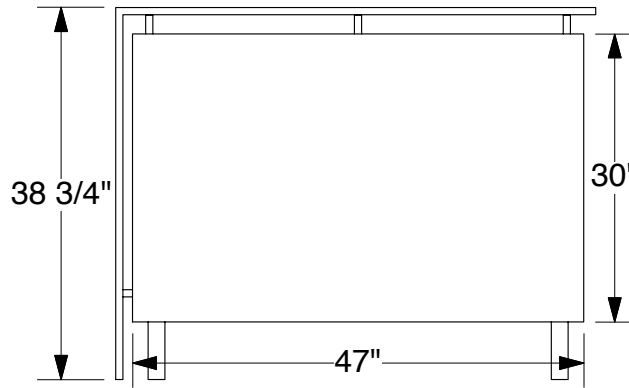

SOLAR A 10x10
Fabric Backwall

FRONT VIEW

TOP VIEW

3D VIEW

SOLAR A 10x10
Fabric Graphic

FRONT VIEW

Notes:

1. Overall fabric dims: 84" H x 95.5" W
2. Please add 1" bleed on all sides for sewing purposes.

SOLAR A 10x10
Front Wall with ceiling

3D VIEW

SOLAR A
Counters

FRONT VIEW

Pedestal counter
49 lbs

Reception counter
78 lbs

Backwall counter
63 lbs

TOP VIEW

3D VIEW

SIDE VIEW

FRONT VIEW

TOP VIEW

3D VIEW