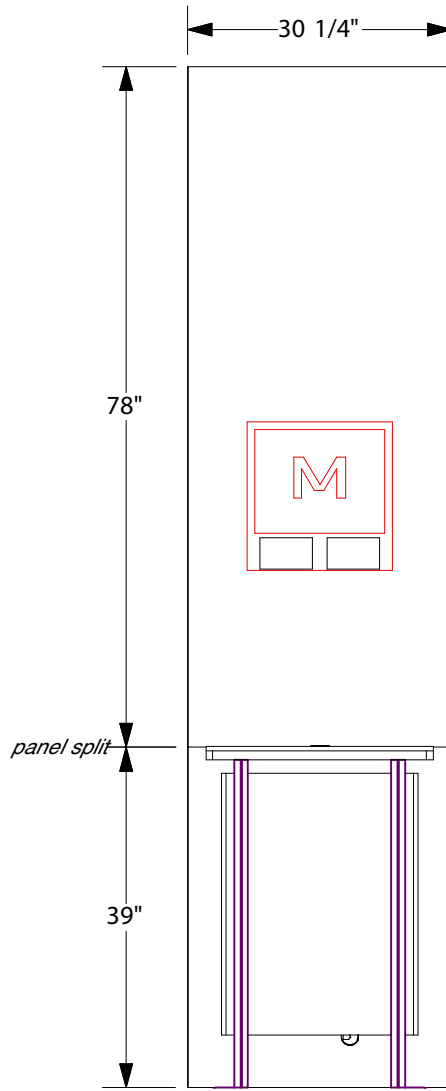

SOLAR A 10x10
Fabric Backwall

FRONT VIEW

TOP VIEW

3D VIEW

SOLAR A 10x10
Fabric Graphic

FRONT VIEW

Notes:

1. Overall fabric dims: 84" H x 95.5" W
2. Please add 1" bleed on all sides for sewing purposes.

SOLAR A 10x10
Front Wall with ceiling

3D VIEW

SOLAR A
Counters

FRONT VIEW

Pedestal counter
49 lbs

Reception counter
78 lbs

Backwall counter
63 lbs

TOP VIEW

3D VIEW

SIDE VIEW

FRONT VIEW

TOP VIEW

3D VIEW