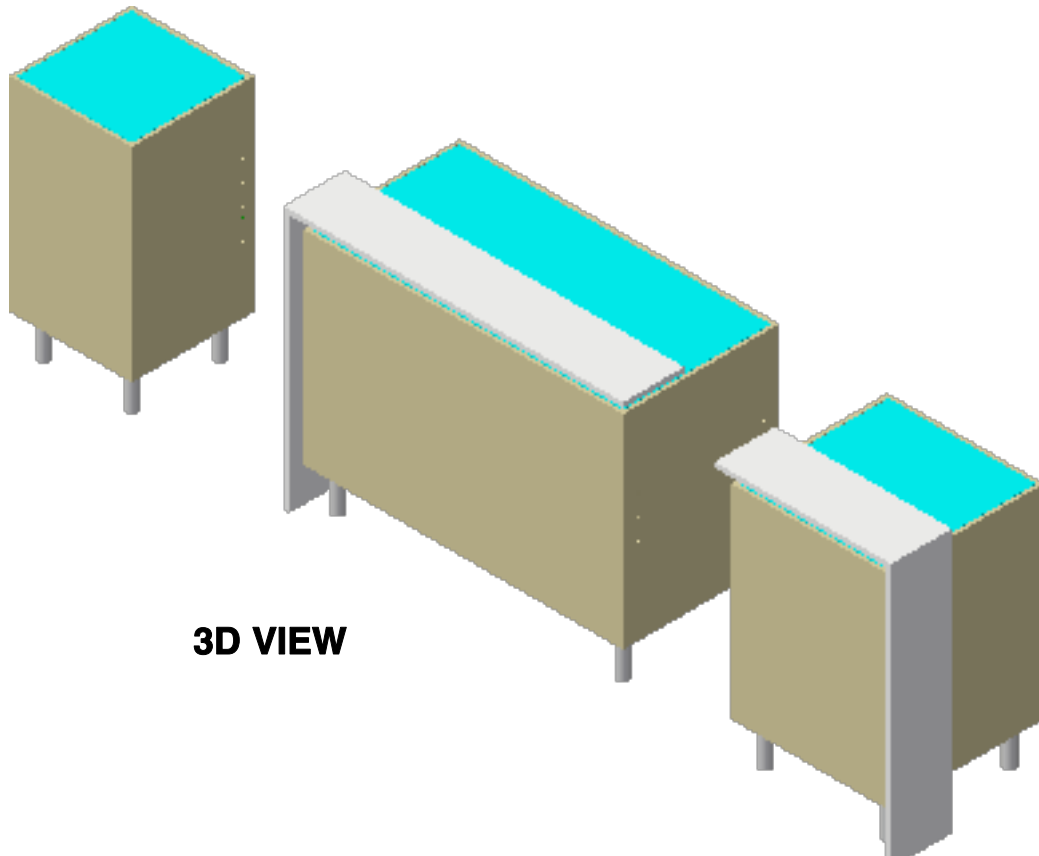

SOLAR A 10x10
Fabric Backwall

FRONT VIEW

TOP VIEW

3D VIEW

SOLAR A 10x10
Fabric Graphic

FRONT VIEW

Notes:

1. Overall fabric dims: 84" H x 95.5" W
2. Please add 1" bleed on all sides for sewing purposes.

SOLAR A 10x10
Front Wall with ceiling

3D VIEW

SOLAR A
Counters

FRONT VIEW

Pedestal counter
49 lbs

Reception counter
78 lbs

Backwall counter
63 lbs

TOP VIEW

3D VIEW

SIDE VIEW

FRONT VIEW

TOP VIEW

3D VIEW