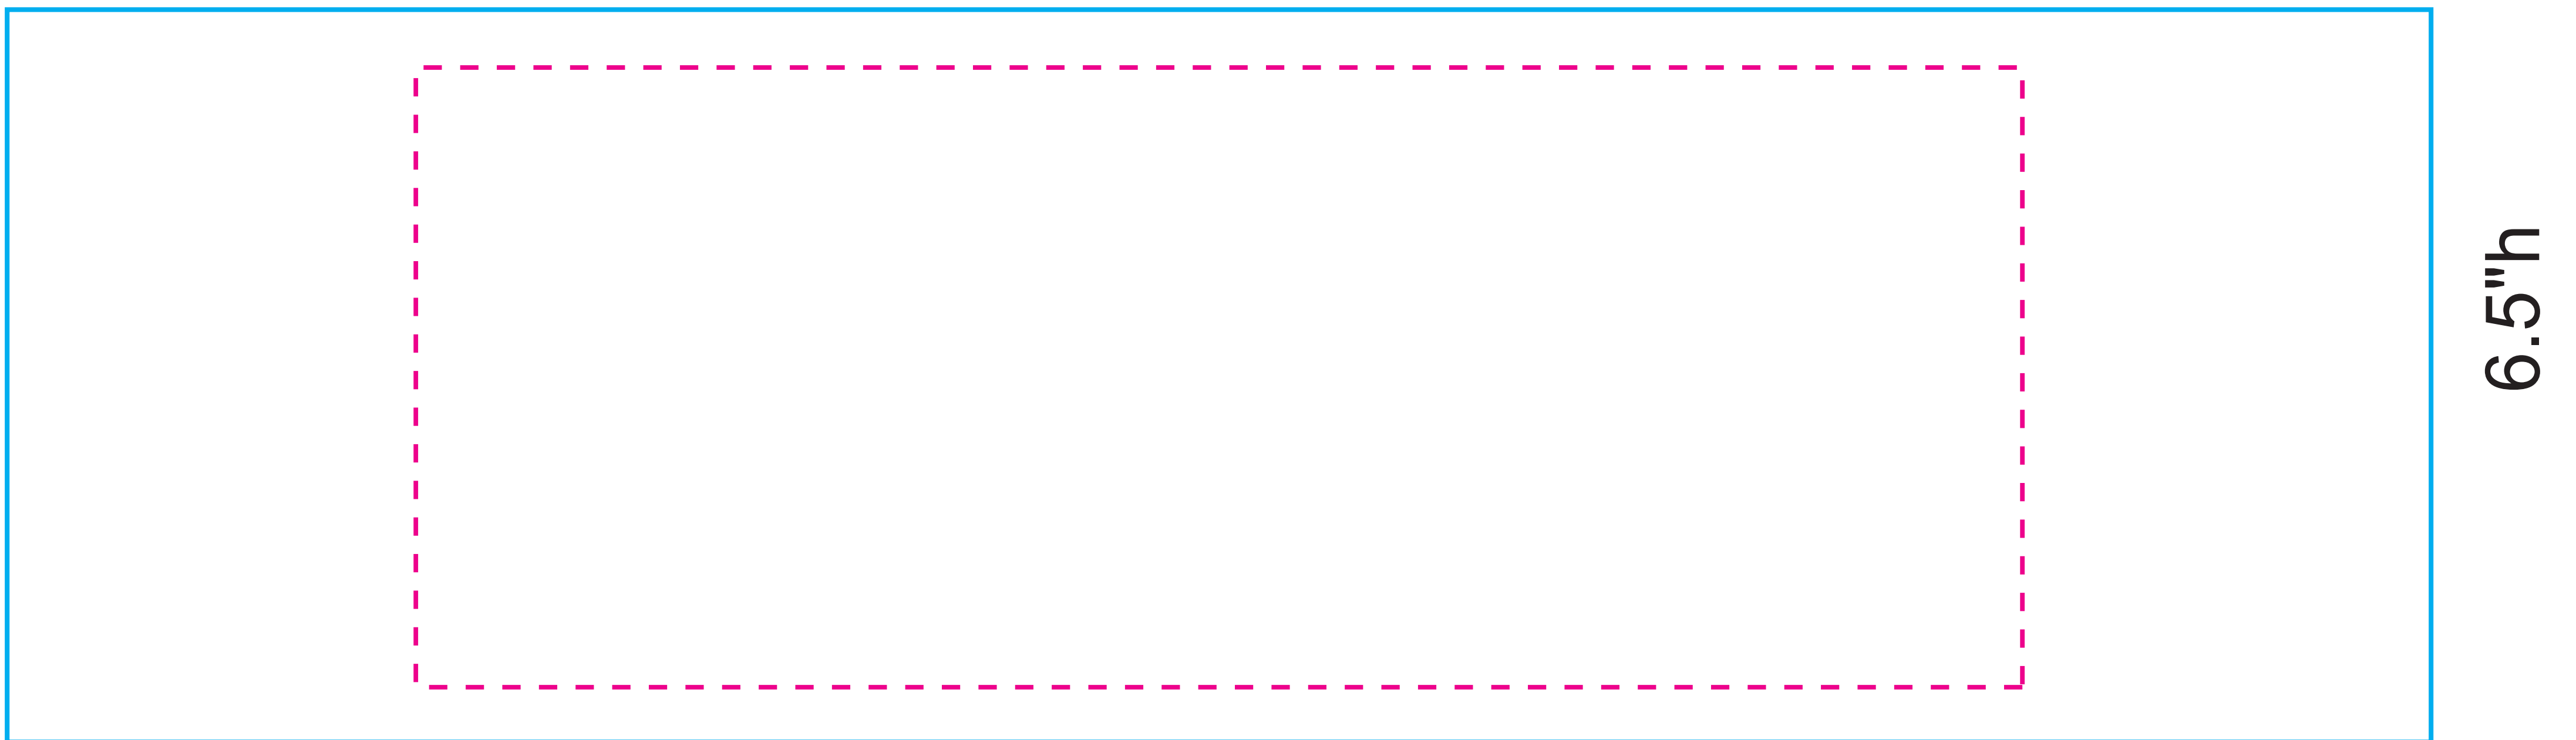

Director's Chairback Front (where your back rests)

21.5"w

6.5"h

Finished size: 21.5"w x 6.5"h

Live area: 14.25"w x 5.5"h