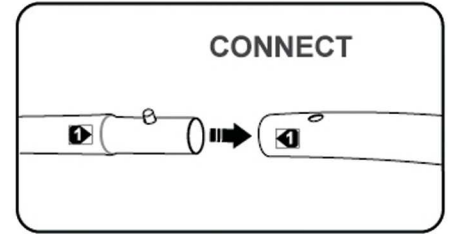

EZ Tube 20ft Straight Instructions

Insert (male to female) tubes.

Press button in and slide poles together to connect

Be sure labels match (Ex:1:1)

Assemble center support poles

Slide graphic over the frame and secure with zipper at bottom

Optional accessories :

EZ Tube LED Light

CAUTION:
PLEASE READ THE INSTRUCTIONS BEFORE INSTALLING PRODUCTS

Our products keep upgrading. Rights to change parts reserved.