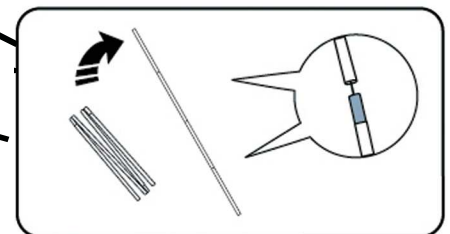

EZ Tube 20ft Straight Instructions

Insert (male to female) tubes.

Press button in and slide poles together to connect

Be sure labels match (Ex:1:1)

Assemble center support poles

Slide graphic over the frame and secure with zipper at bottom

Optional accessories :

EZ Tube LED Light

CAUTION:
PLEASE READ THE INSTRUCTIONS BEFORE INSTALLING PRODUCTS

Our products keep upgrading. Rights to change parts reserved.