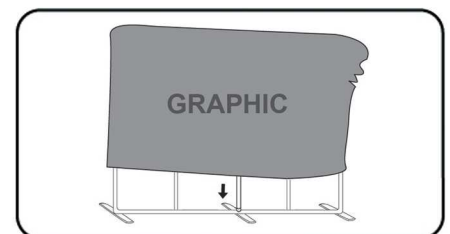

EZ Tube 20ft Straight Instructions

Insert (male to female) tubes.

Press button in and slide poles together to connect

Be sure labels match (Ex:1:1)

Assemble center support poles

Slide graphic over the frame and secure with zipper at bottom