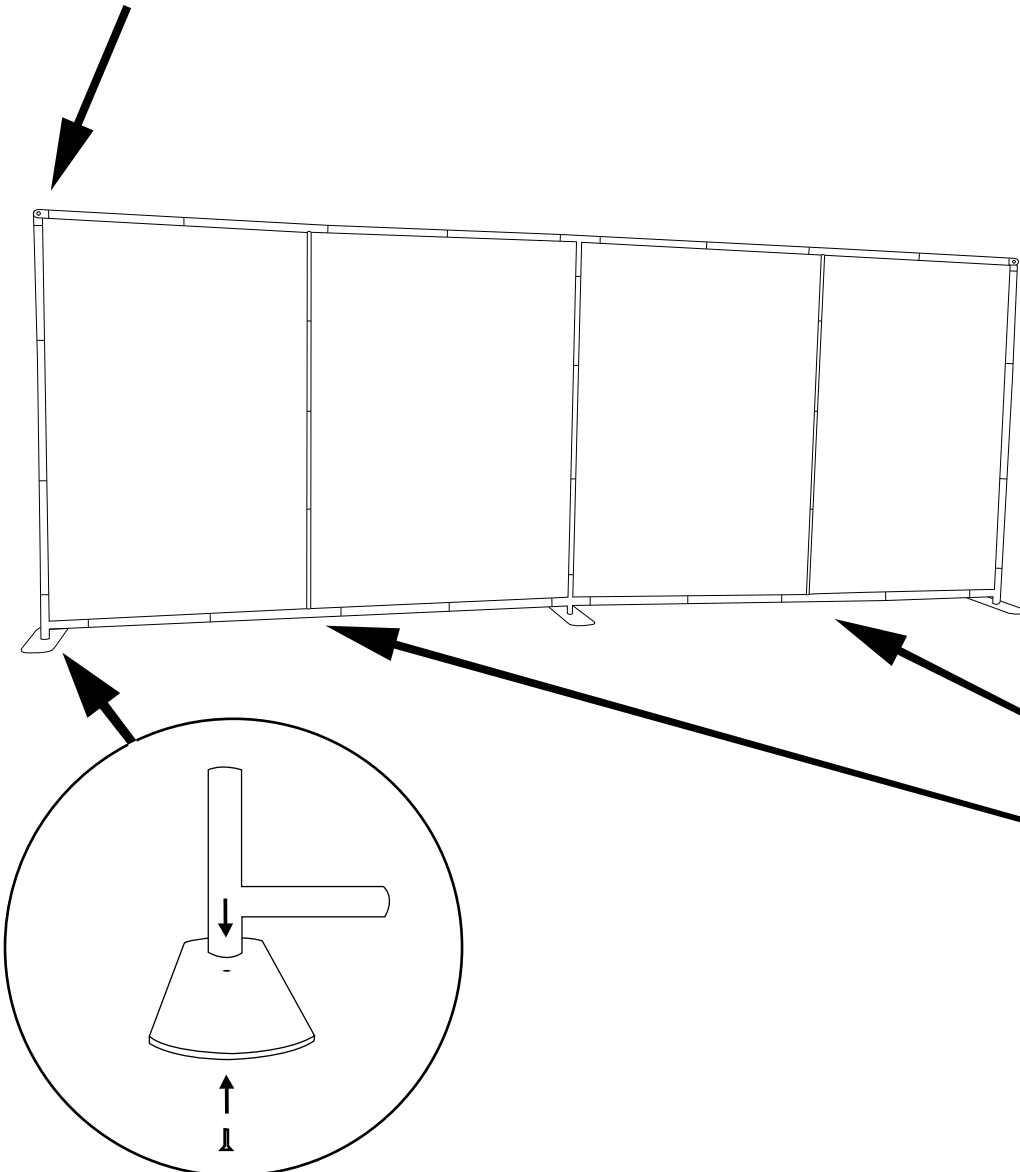

EZ Tube 20ft Straight Instructions

Insert (male to female) tubes.

Press button in and slide poles together to connect

Be sure labels match (Ex:1:1)

Assemble center support poles

Slide graphic over the frame and secure with zipper at bottom

Optional accessories :

EZ Tube LED Light

CAUTION:
PLEASE READ THE INSTRUCTIONS BEFORE INSTALLING PRODUCTS

Our products keep upgrading. Rights to change parts reserved.