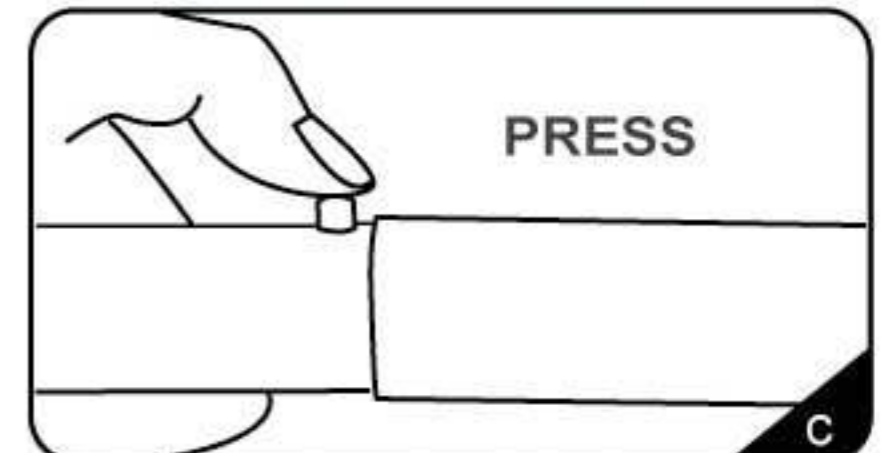

20FT EZ TUBE CURVED FRAME

INSTALLATION STEPS

Modern appearance, stable quality, practicability & multiformity
Package and spotlight are available as accessories

STEP 1

If can't snap when dismantle the frame, Pls push the tube forwardly, then push again.