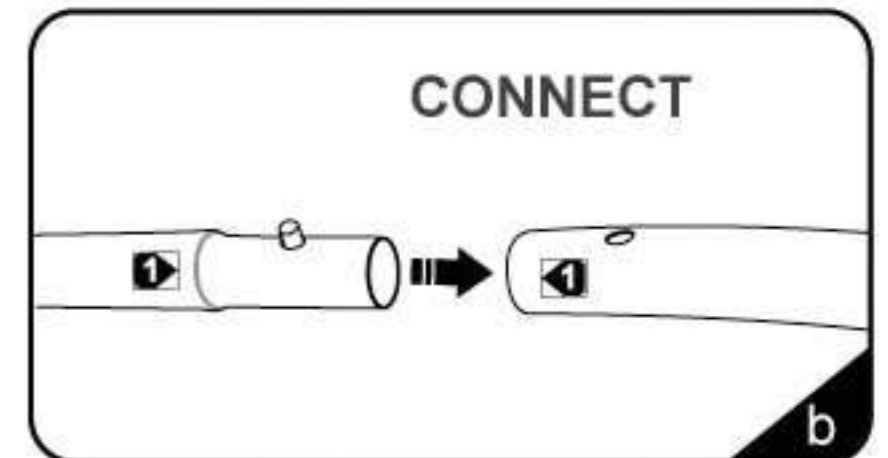

20FT EZ TUBE CURVED FRAME

INSTALLATION STEPS

Modern appearance, stable quality, practicability & multiformity
Package and spotlight are available as accessories

STEP 1

If can't snap when dismantle the frame, Pls push the tube forwardly, then push again.