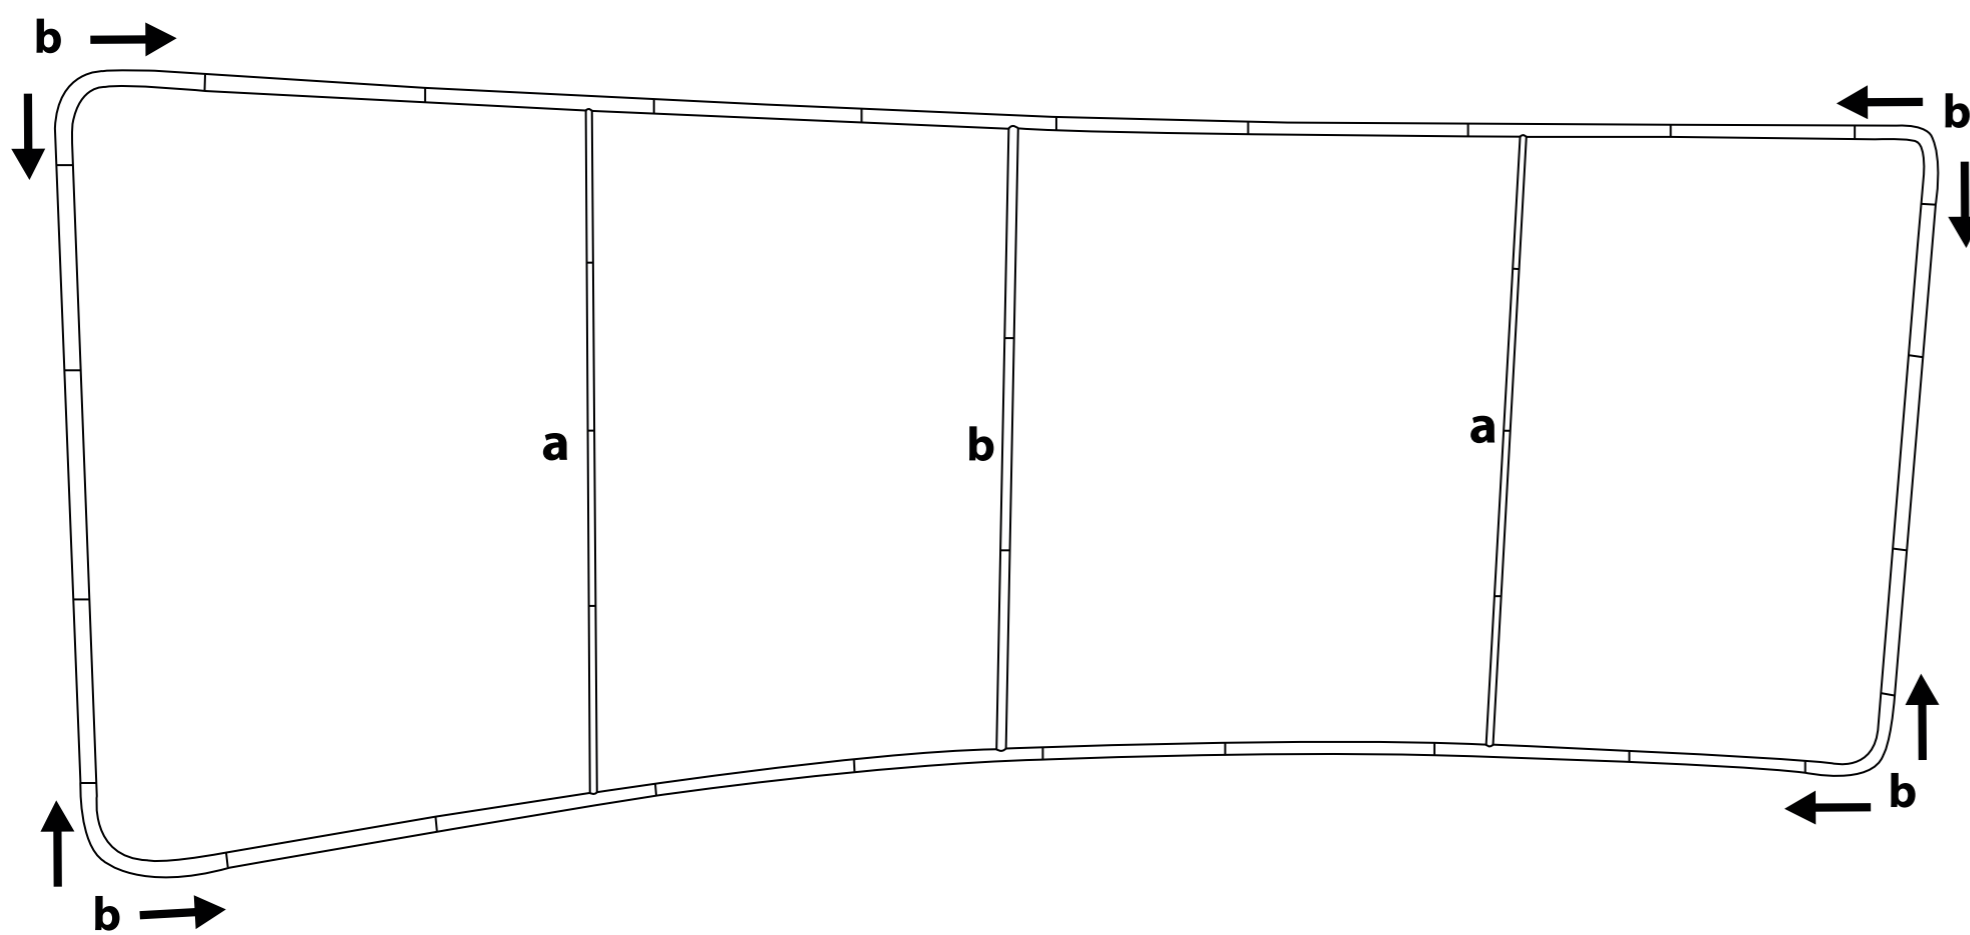

20FT EZ TUBE CURVED FRAME

INSTALLATION STEPS

Modern appearance, stable quality, practicability & multiformity
Package and spotlight are available as accessories

STEP 1

If can't snap when dismantle the frame, Pls push the tube forwardly, then push again.