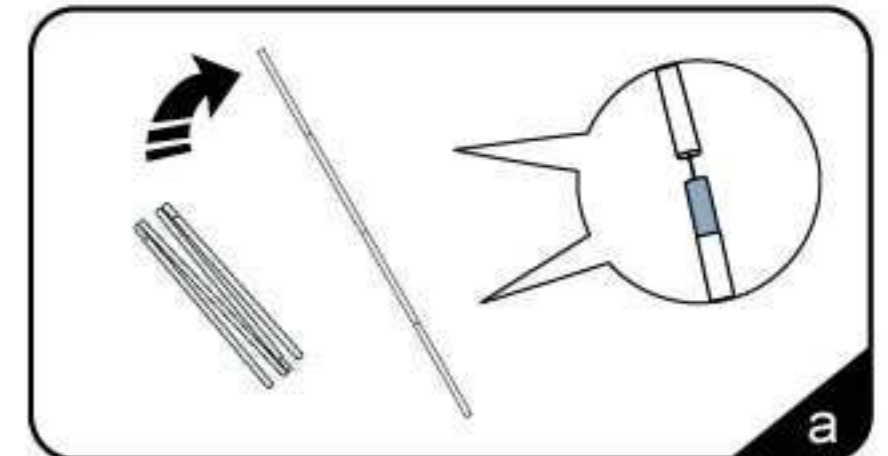

20FT EZ TUBE CURVED FRAME

INSTALLATION STEPS

Modern appearance, stable quality, practicability & multiformity
Package and spotlight are available as accessories

STEP 1

If can't snap when dismantle the frame, Pls push the tube forwardly, then push again.