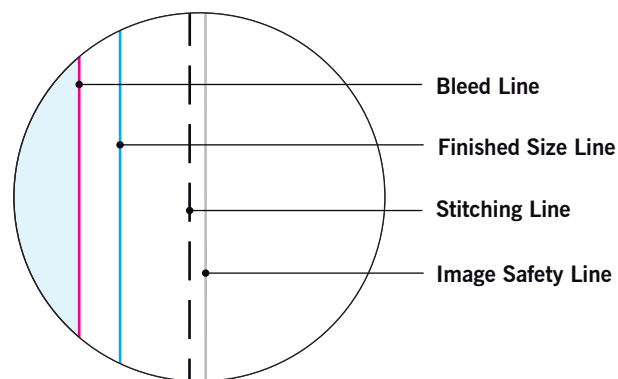

THINGS TO DO:

- Extend all artwork out to the templates magenta bleed line.
- Keep text, logos & important images inside the gray image safety line or they might get cut off.
- Outline all fonts.
- Embed all placed images.
- If using Adobe® Photoshop®, delete all template lines before submitting your file.
- Design with 100% opaque PANTONE® Color Bridge® colors for more accurate color reproduction.*
- Submit all artwork files in CMYK color space mode.
- ONLY SAVE AND SEND PAGE 2 WITH YOUR ARTWORK.

THINGS TO KNOW:

- The template is at 1:10 scale. DO NOT resize it.
- A minimum resolution of 360dpi is required for all raster (pixel) images. Higher resolutions are preferred.
- DO NOT alter the template in any way.
- If multiple images are selected for a product, submit one file per image.
- For multiple print and/or double print products, please design on all layouts within the template even if the layout graphics are the same.

MAIN TEMPLATE LINES:

BLEED LINE:

The MAGENTA line shows the bleed line. Please extend artwork to this line if it goes to or past the finished size.

FINISHED SIZE LINE:

The CYAN line shows the finished size.

STITCHING LINE:

The BLACK line shows the stitching line.

IMAGE SAFETY LINE:

The GREY line shows the image safety line. Keep all text, logos & important images inside the safety line or they might get cut off.

DO NOT DESIGN HERE!
USE TEMPLATE ON PAGE 2

* Due to the nature of the CMYK printing process, the reproduction of PANTONE® colors is not always 100% possible. Please reference a Pantone® Color Bridge® book to receive a process color simulation. Further information can be found on our website.