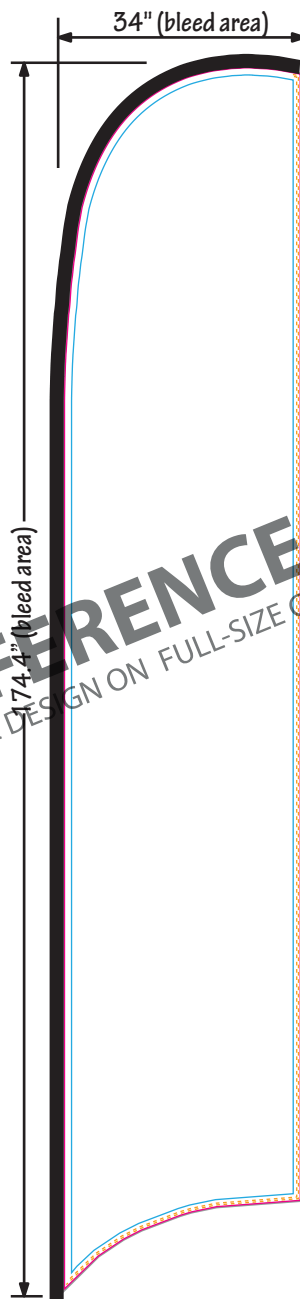

17ft Razor Sail Sign

Single Sided

Kit Item# (Spike):190677 (Scissors):190761
48HR OS:(Spike):190827 (Scissors):190807
Graphic Only Item #:190678

- All images must be embedded
- All fonts must be outlined
- Save file as PDF

TEMPLATE KEY

BLEED AREA

34"W x 174.4"H
(.25" all sides)

FINISHED SIZE

33.5"W x 173.5"H

SAFE AREA

31.5"W x 170.2"H

STITCH LINE

Using PMS colors in your art is recommended but an exact match cannot be guaranteed.

ACCEPTABLE FILE FORMATS:

Vector lines

Vector image

- Adobe Illustrator (.ai, .pdf, .eps)
- All Fonts Outlined
- Images Embedded

Raster image

- Adobe Photoshop (.psd, .tif, .jpg)
- 200 DPI at 100% Scale

Updated: 12.4.14