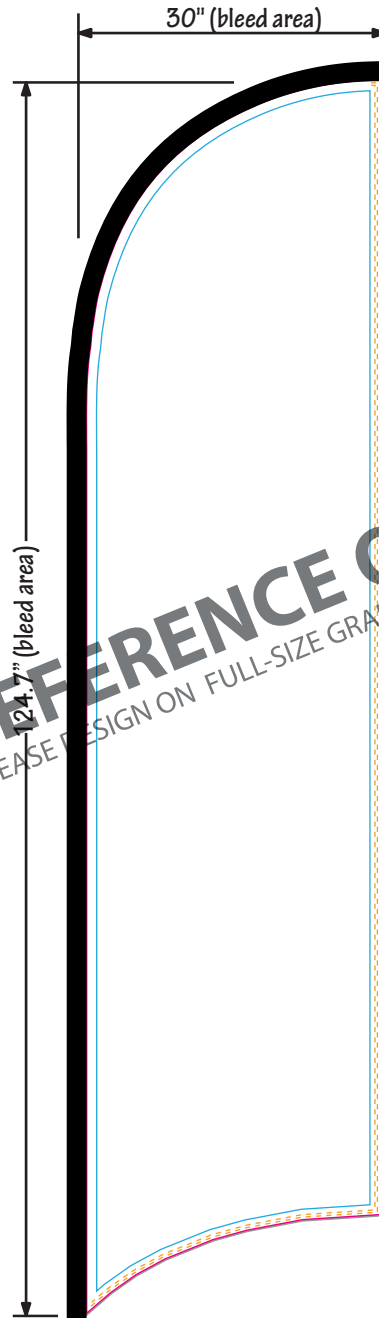

# 13ft Razor Sail Sign

Single Sided

Kit Item# (Spike):190672 (Scissors):190759  
48HR QS:(Spike):190824 (Scissors):190804  
Graphic Only Item #:190673

- All images must be embedded
- All fonts must be outlined
- Save file as PDF

### BLEED AREA

30"W x 124.7"H  
(.25" all sides)

### FINISHED SIZE

29.5"W x 124"H

### SAFE AREA

27.5"W x 120.7"H