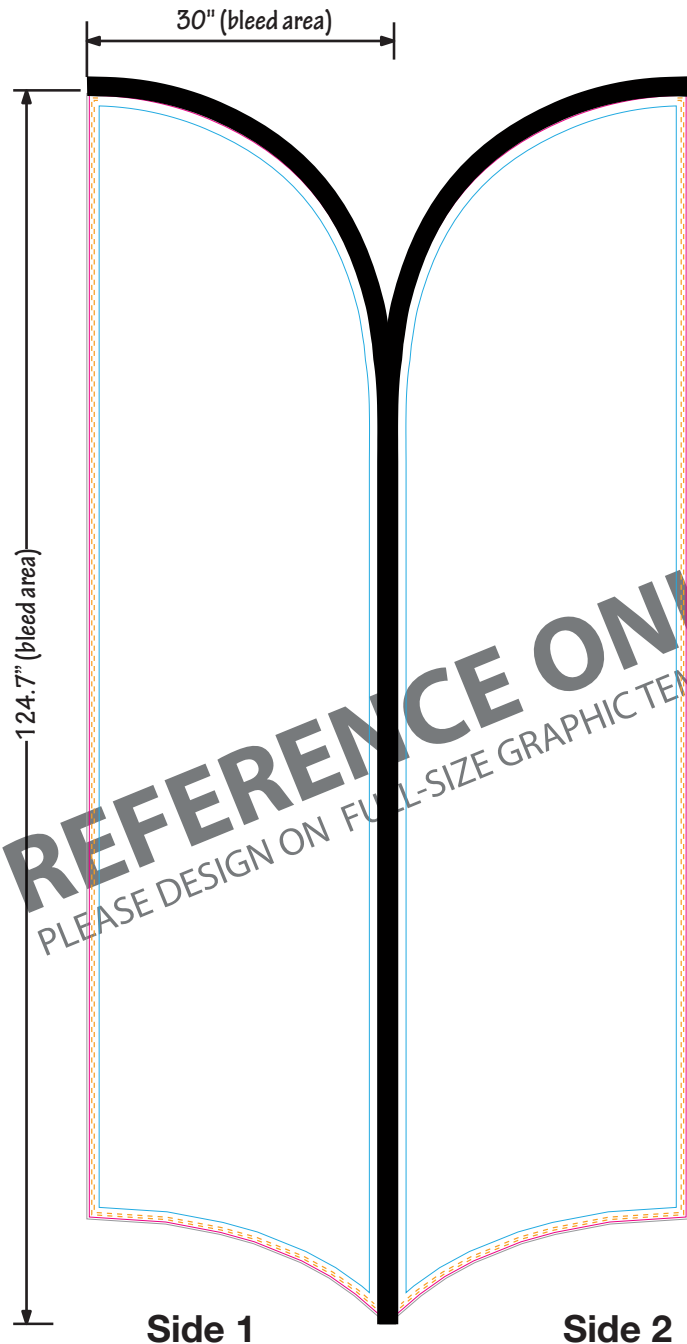

13ft Razor Sail Sign

Double Sided

Kit Item# (Spike):190670 (Scissors):190758
48HR QS:(Spike):190833 (Scissors):190813
Graphic Only Item #:190671

- All images must be embedded
- All fonts must be outlined
- Save file as PDF

TEMPLATE KEY
BLEED AREA 30"W x 124.7"H (.25" all sides)
FINISHED SIZE 29.5"W x 124"H
SAFE AREA 27.5"W x 120.7"H
STITCH LINE
Using PMS colors in your art is recommended but an exact match cannot be guaranteed.

ACCEPTABLE FILE FORMATS:

Vector lines

Vector image

- Adobe Illustrator (.ai, .pdf, .eps)
- All Fonts Outlined
- Images Embedded

Raster image

- Adobe Photoshop (.psd, .tif, .jpg)
- 200 DPI at 100% Scale

Updated: 12.4.14