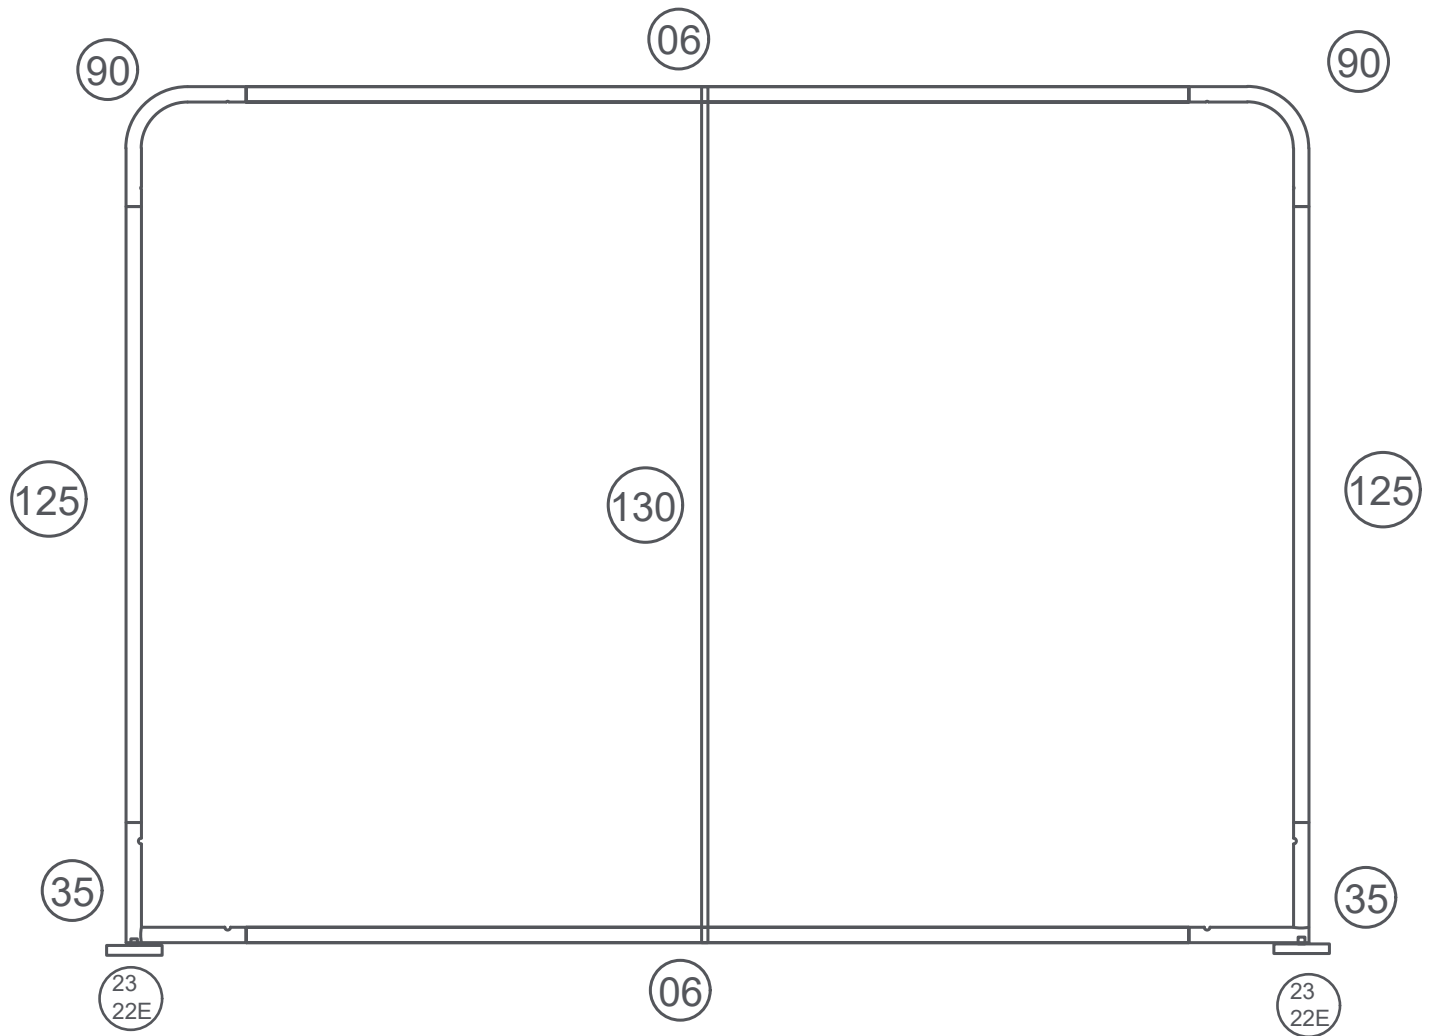

96"w x 72"h Partition Wall

WP0872

96"w x 72"h Partition wall	
Qty.	Part Number
2	WLM#035
2	WLM#090
2	WLM#125
2	WLM#006
1	WLM#0130
2	WLM#023
2	WLM#022E
1	Cotton Bag