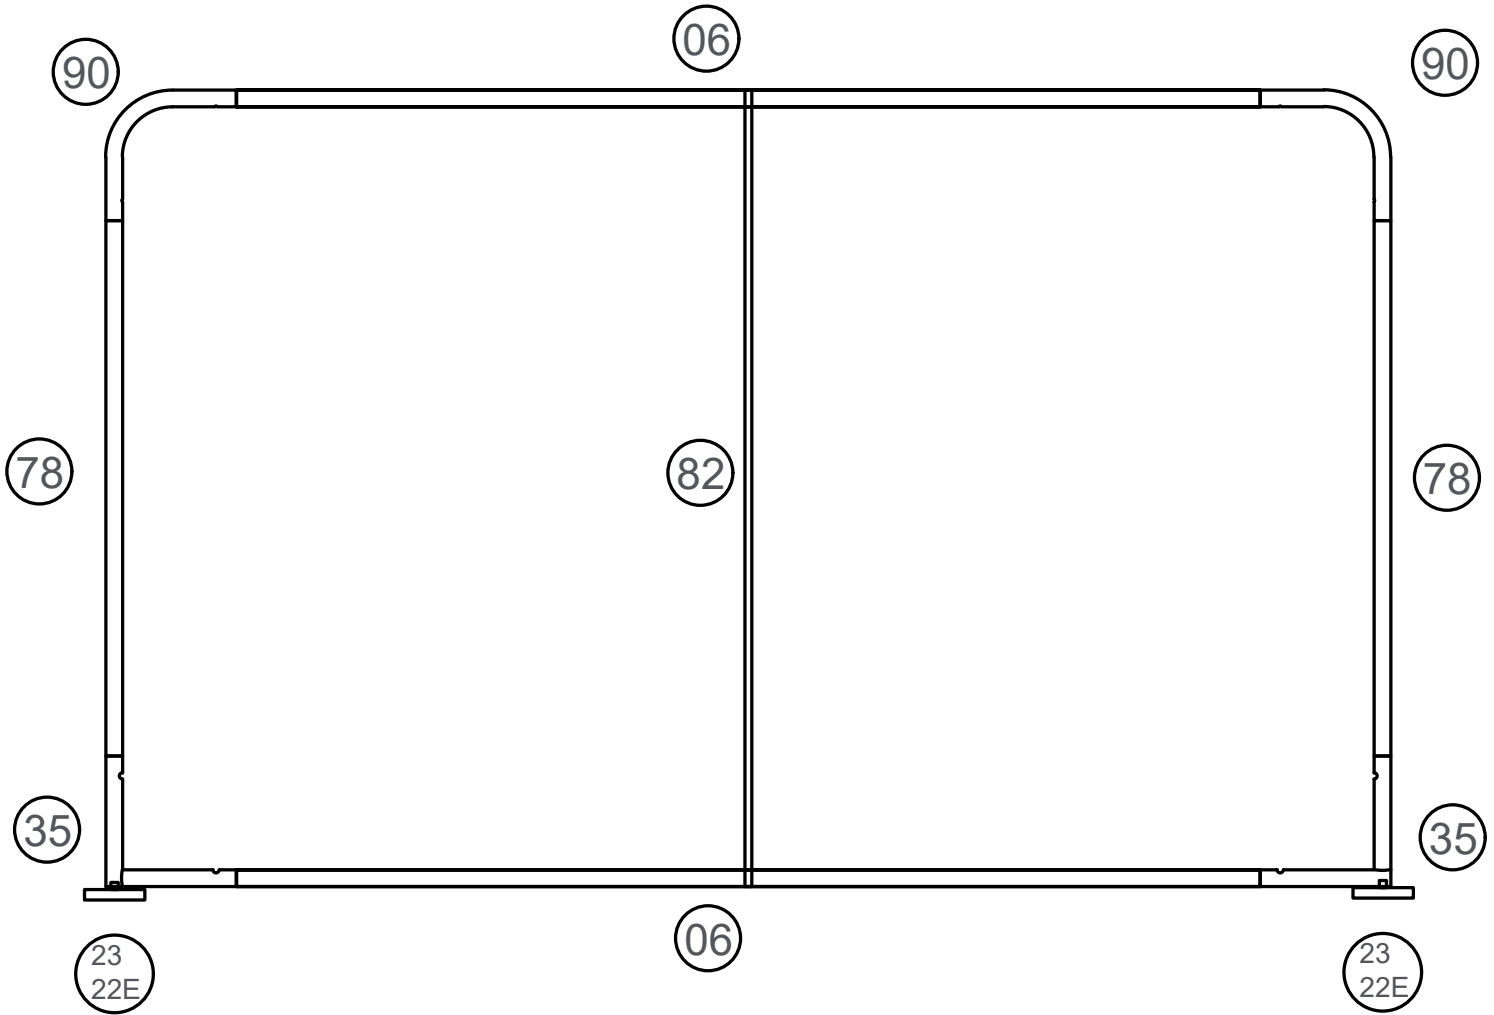

96"w x 60"h Partition Wall

WP0860

60"w x 60"h Partition wall	
Qty.	Part Number
2	WLM#035
2	WLM#090
2	WLM#078
2	WLM#006
1	WLM#082
2	WLM#023
2	WLM#022E
1	Cotton Bag