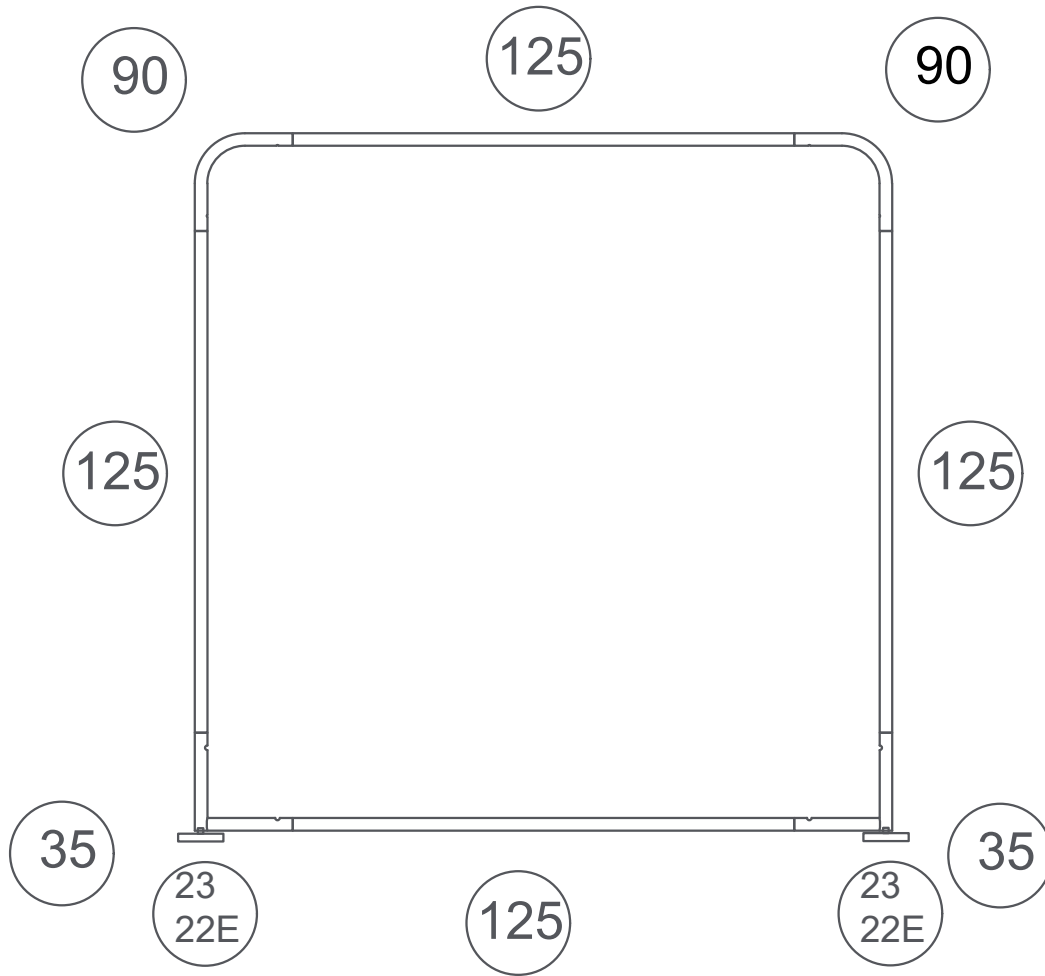

# 72"w x 72"h Partition Wall

## WP0672

72"w x 72"h Partition wall	
Qty.	Part Number
2	WLM#035
2	WLM#090
4	WLM#125
2	WLM#22E
2	WLM#23
1	WLM COTTON BAG