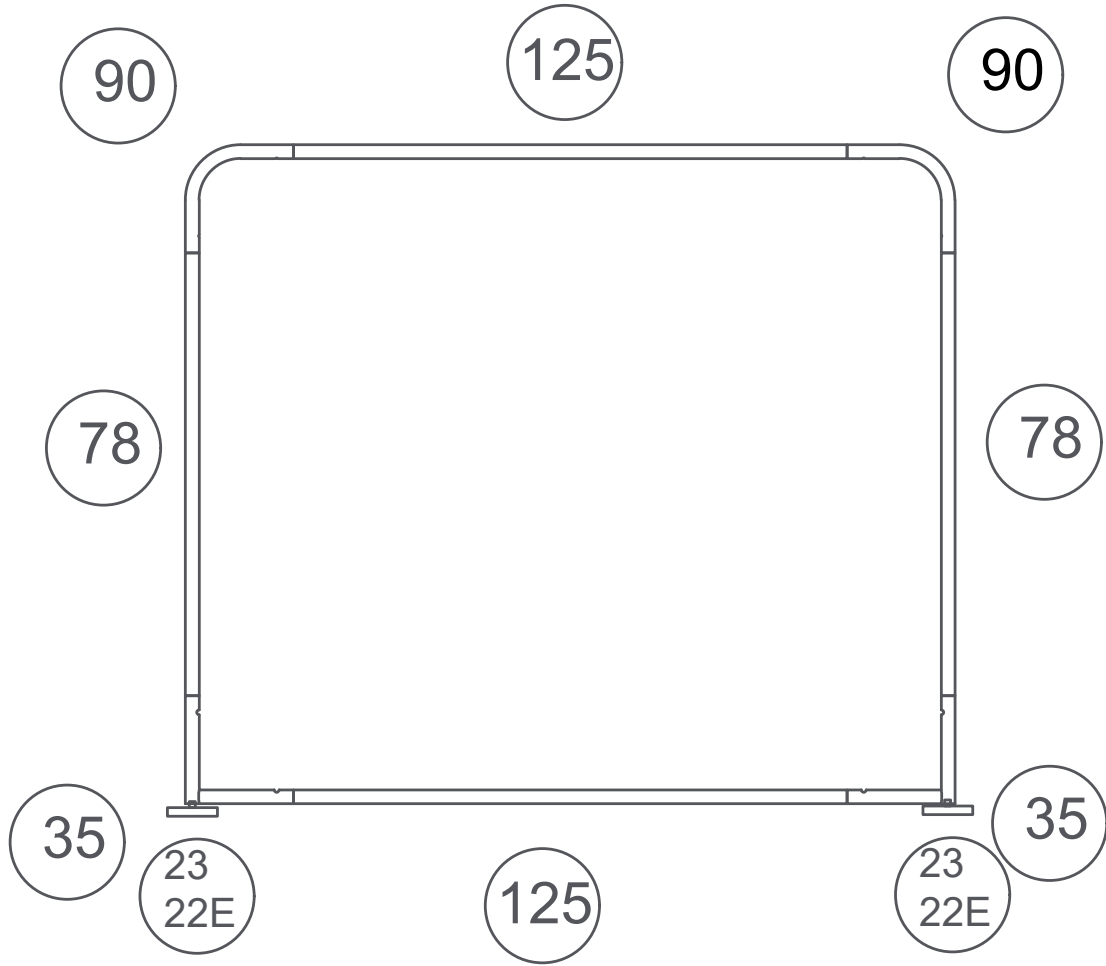

# 72"w x 60"h Partition Wall

## WP0660

72"w x 60"h Partition wall	
Qty.	Part Number
2	WLM#035
2	WLM#090
2	WLM#078
2	WLM#125
2	WLM#22E
2	WLM#23
1	WLM COTTON BAG