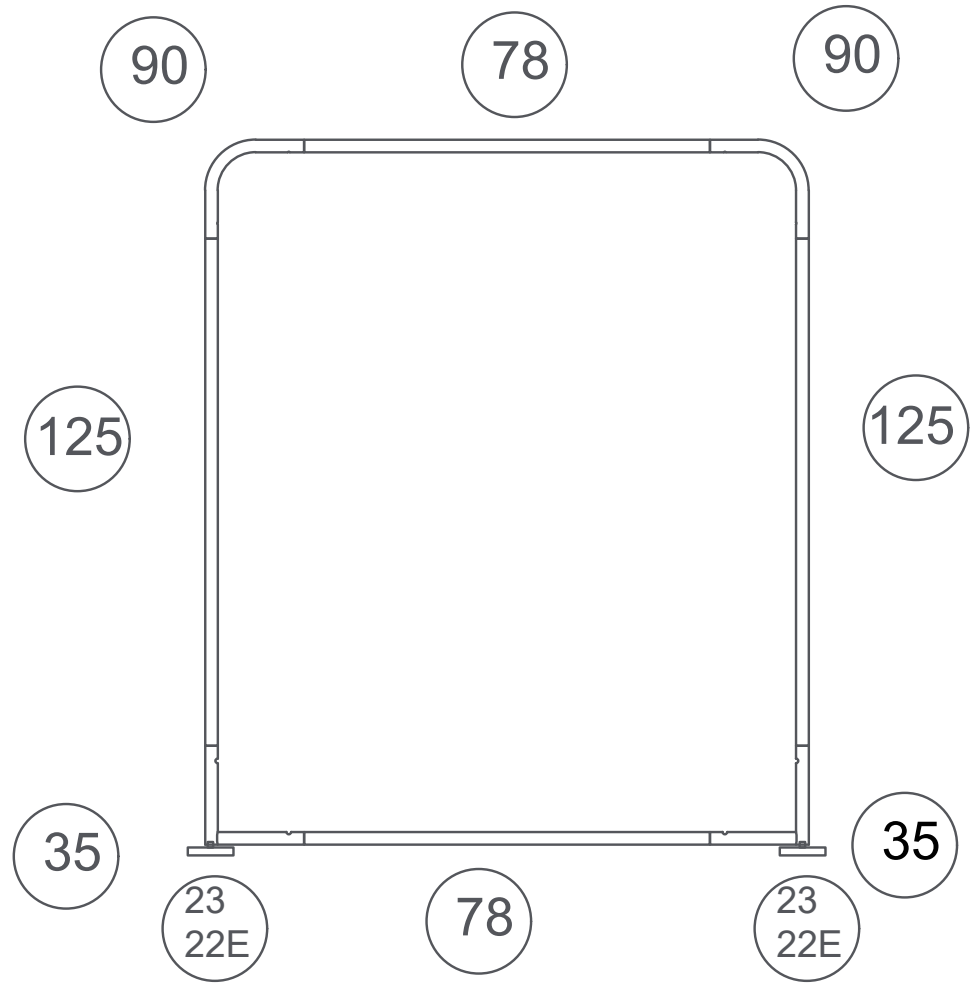

60"w x 72"h Partition Wall

WP0572

60"w x 72"h Partition wall	
Qty.	Part Number
2	WLM#035
2	WLM#090
2	WLM#078
2	WLM#125
2	WLM#22E
2	WLM#23
1	WLM COTTON BAG