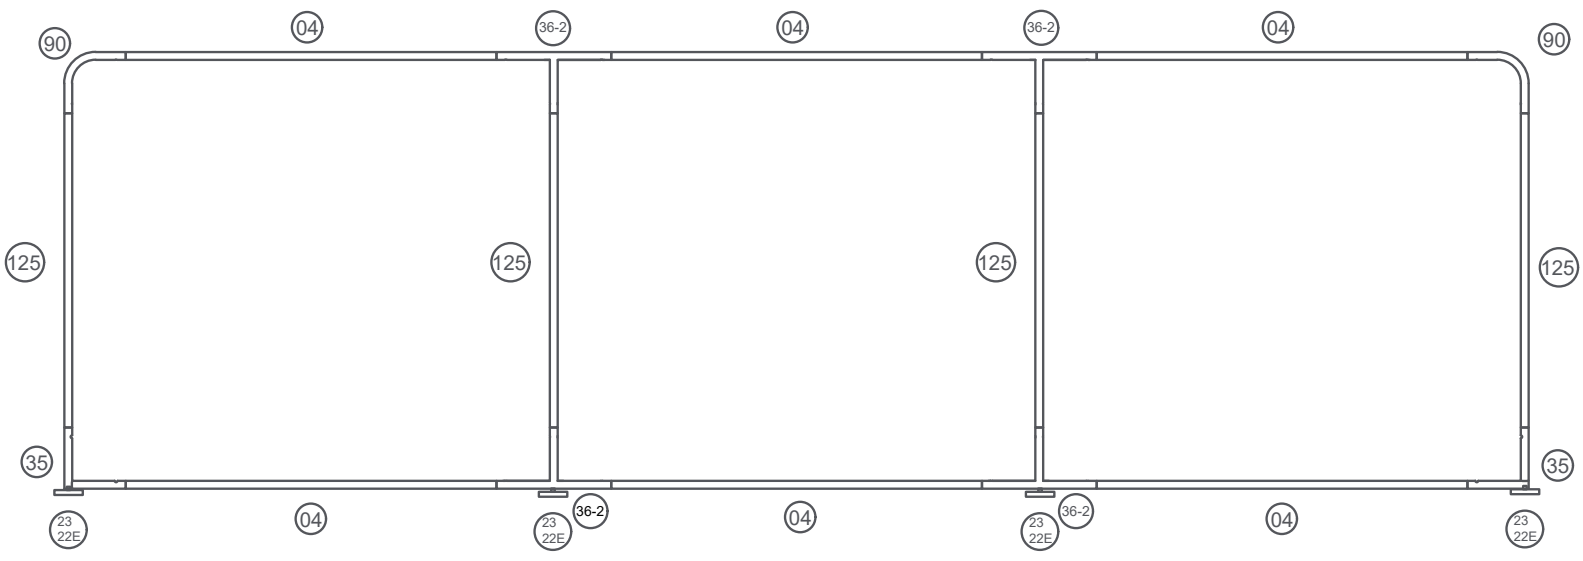

240"w x 72"h Partition Wall

WP2072

20'w x 60"h Partition wall	
Qty.	Part Number
2	WLM#035
2	WLM#090
4	WLM#125
6	WLM#004
2	WLM#036-2-US
2	WLM#036B
4	WLM#023
4	WLM#022E
1	Cotton Bag