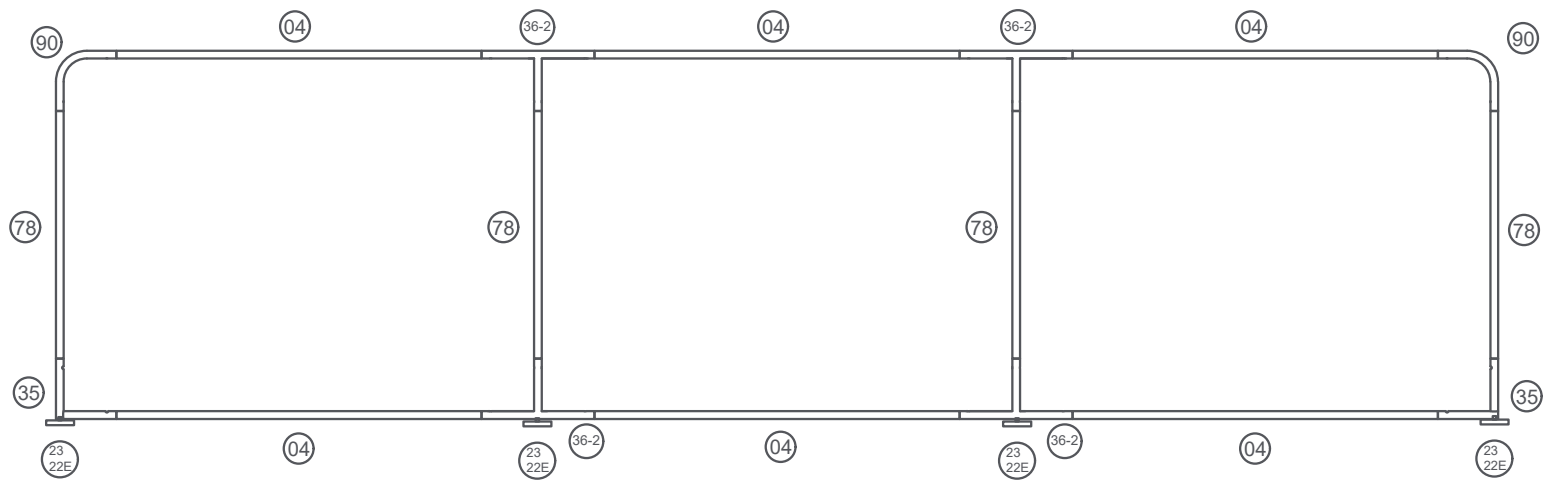

240"w x 60"h Partition Wall

WP2060

20'w x 60"h Partition wall	
Qty.	Part Number
2	WLM#035
2	WLM#090
4	WLM#078
6	WLM#004
2	WLM#036-2-US
2	WLM#036B
4	WLM#023
4	WLM#022E
1	Cotton Bag