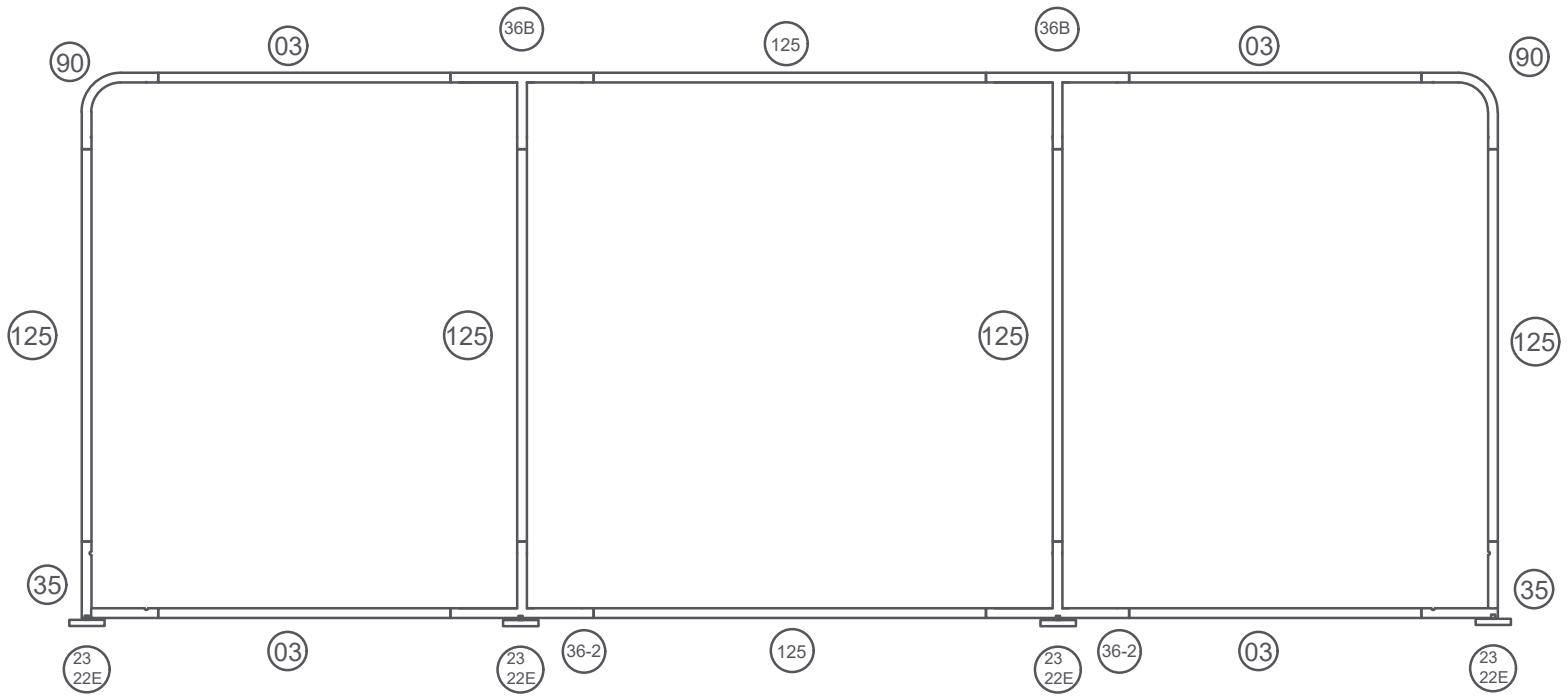

180"w x 72"h Partition Wall

WP1572

15'w x 72"h Partition wall	
Qty.	Part Number
2	WLM#035
2	WLM#090
4	WLM#003
6	WLM#125
2	WLM#036B
2	WLM#036-2-US
4	WLM#023
4	WLM#022E
2	Cotton Bag