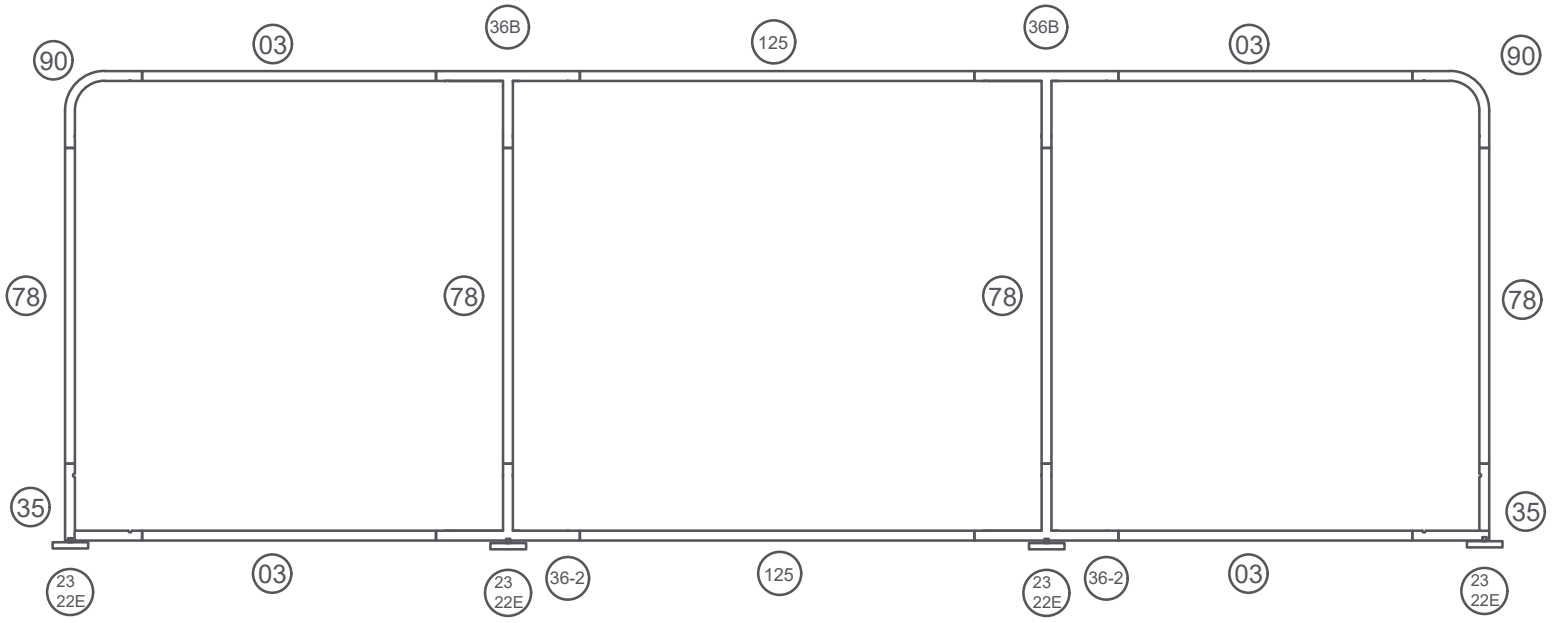

180"w x 60"h Partition Wall

WP1560

15'w x 60"h Partition wall	
Qty.	Part Number
2	WLM#035
2	WLM#090
4	WLM#078
4	WLM#003
2	WLM#125
2	WLM#036B
2	WLM#036-2-US
4	WLM#023
4	WLM#022E
2	Cotton Bag