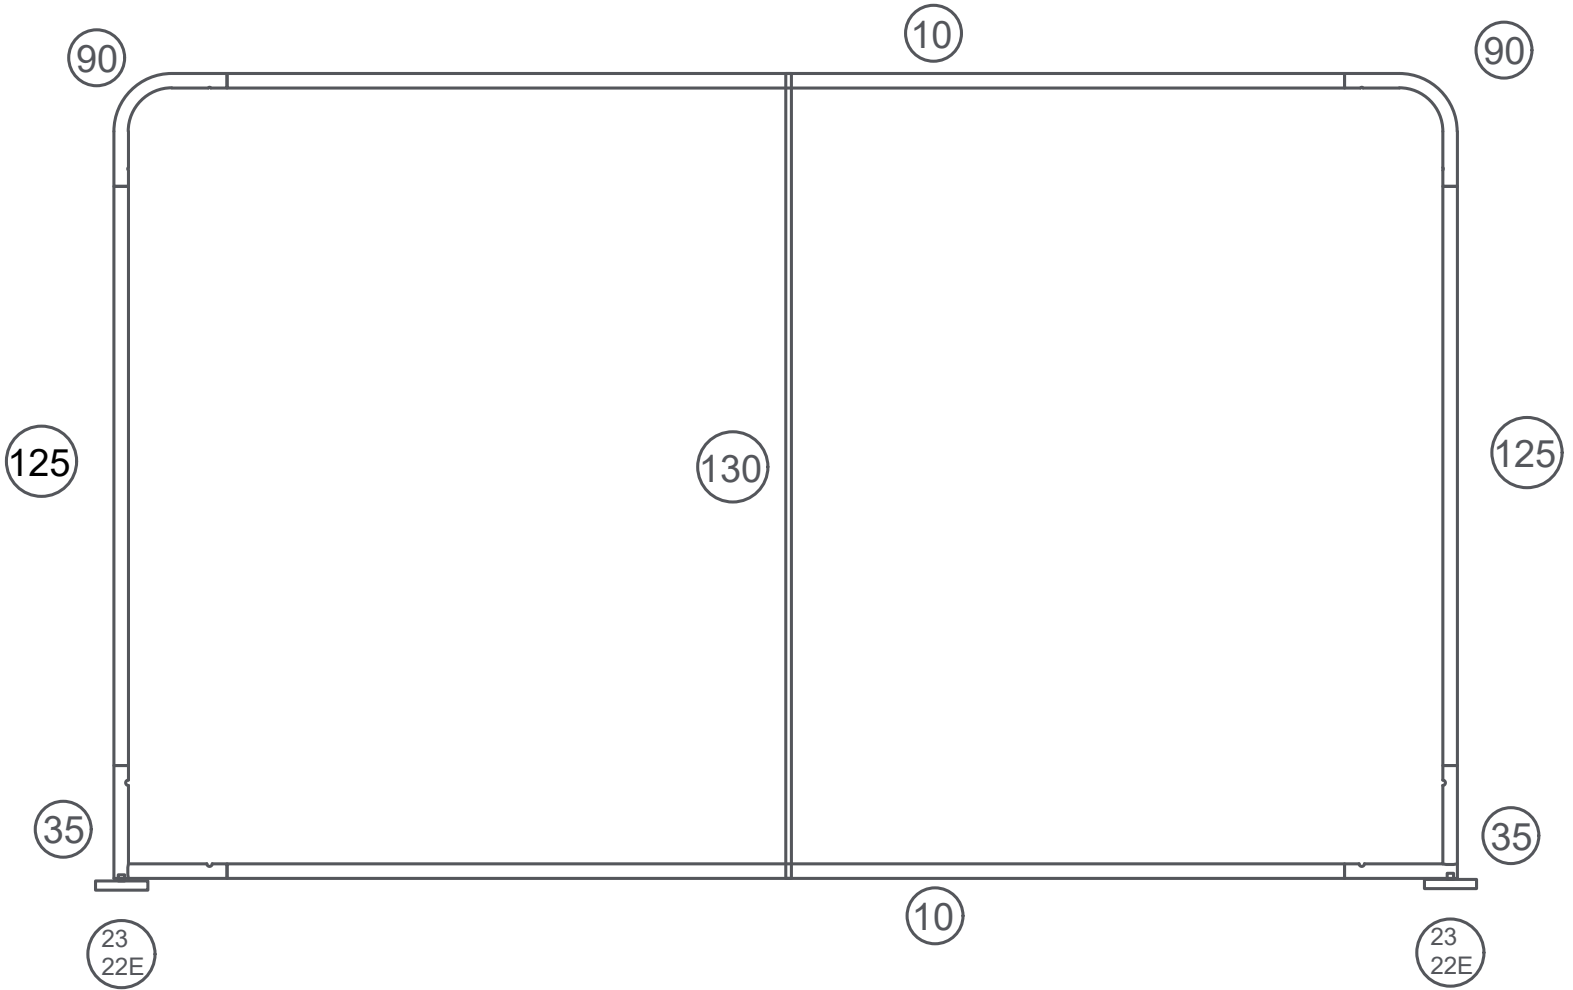

# 120"w x 72"h Partition Wall

## WP1072

10'w x 72"h Partition wall	
Qty.	Part Number
2	WLM#035
2	WLM#090
2	WLM#125
2	WLM#010
1	WLM#130
2	WLM#023
2	WLM#022E
1	Cotton Bag