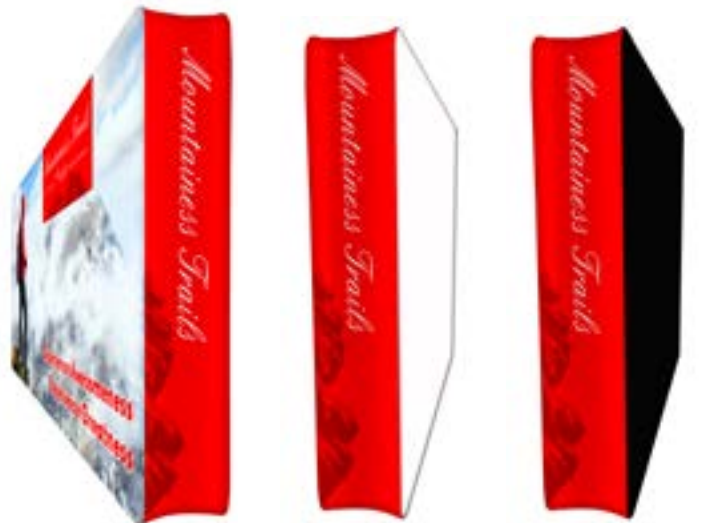

# WALL BOX 20 X 10

White Fabric Background Black Fabric Background

5ft Conversion Kit

Wall Box Bag

## Product Features

Introducing the new Wallbox Fabric Display, a portable unlike anything you've ever seen. Your exhibitors will be in awe of it's mighty size! You'll need a friend to help you set it up, but don't let this giant dissuade you-it's completely toolless! Using the same framework as our line of Skybox Hanging Banners, set up is a snap! With push button snap locks, the tubes connect together. Use it vertically, stretching tall like a tower, or horizontally as a barrier. Fabric envelops the whole frame, and zips shut at the top, creating a soft, seamless look. Printed graphics available on front, back, and all 4 sides.

Display Dimension	240"H x 120"W x 18"D
-------------------	----------------------