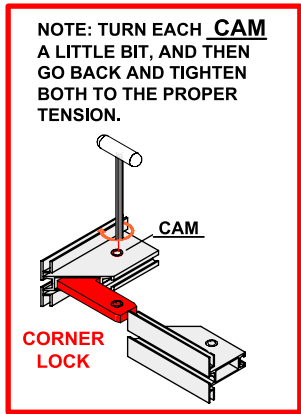

Code	#	Description
F7	8	PHFC2-1200-3[47.25"] (Mitre / Corner Lock one end - straight cut & lock hole other end)
LOCK CONNECTOR	5	END TO END LOCK CONNECTOR
CORNER LOCK	4	90 DEGREE CB9 CORNER LOCK CONNECTOR
F2	2	1155MM[45.47"]PH EXTRUSION W/1 LOCK
SW-FOOT	2	500MM FLAT FOOT FOR SMARTWALL FRAMES