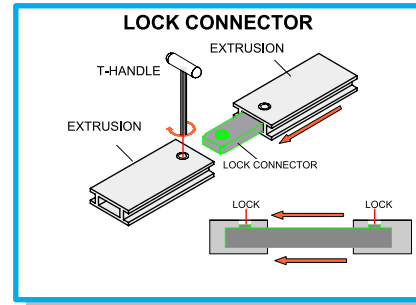

dimensions

Hardware	Graphic
Assembled unit: 95.35" w x 94.74" h x 19.685" d approx. 2421.89mm(w) x 2406.396mm(h) x 499.999mm(d)	Total visual area: 94.375" w x 94.375" h 2397mm(w) x 2397mm(h) Refer to related graphic templates for more information
Shipping	
Shipping dimensions: One OCL case: 19" l x 19" w x 56" h 483mm(l) x 483mm(w) x 1422mm(h) Approximate shipping weight (entire kit): 56 lbs / 25.4 kgs	

Code	#	Description
F7	8	PHFC2-1200-3[47.25"] (Mitre / Corner Lock one end - straight cut & lock hole other end)
LOCK CONNECTOR	5	END TO END LOCK CONNECTOR
CORNER LOCK	4	90 DEGREE CB9 CORNER LOCK CONNECTOR
F2	2	1155MM[45.47"]PH EXTRUSION W/1 LOCK
SW-FOOT	2	500MM FLAT FOOT FOR SMARTWALL FRAMES