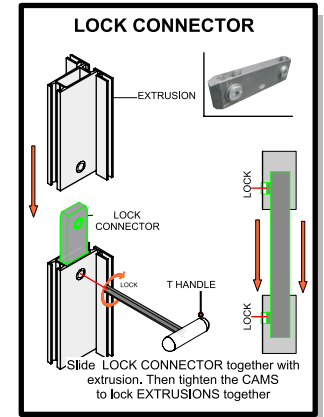

dimensions

Hardware	Graphic
Assembled unit: 95.35" w x 94.74" h x 19.685" d approx. 2421.89mm(w) x 2406.396mm(h) x 499.999mm(d)	Total visual area: 94.375" w x 94.375" h 2397mm(w) x 2397mm(h) Refer to related graphic templates for more information
Shipping	
Shipping dimensions: One OCL case: 19" l x 19" w x 56" h 483mm(l) x 483mm(w) x 1422mm(h) Approximate shipping weight (entire kit): 56 lbs / 25.4 kgs	

Code	#	Description
F7	8	PHFC2-1200-3[47.25"] (Mitre / Corner Lock one end - straight cut & lock hole other end)
LOCK CONNECTOR	5	END TO END LOCK CONNECTOR
CORNER LOCK	4	90 DEGREE CB9 CORNER LOCK CONNECTOR
F2	2	1155MM[45.47"]PH EXTRUSION W/1 LOCK
SW-FOOT	2	500MM FLAT FOOT FOR SMARTWALL FRAMES