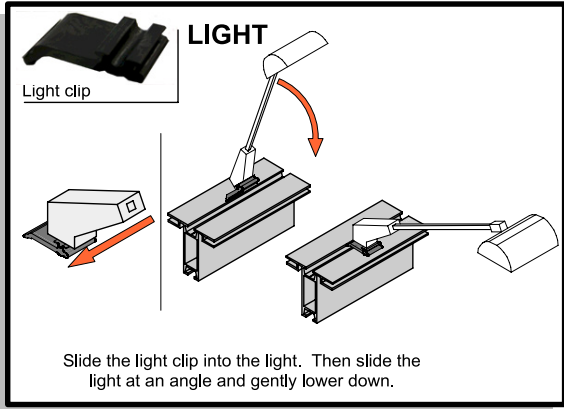

Code	#	Description
GRAPHIC A	1	94.49"H X 94.49"W SINGLE SIDED DYESUB GRAPHIC (UNLINED) PRINTED ON OXFORD W/ FCE-2 ALL 4 SIDES

GRAPHIC A