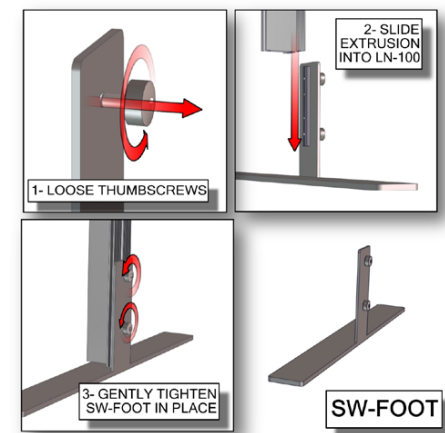

features and benefits

- 50mm silver extrusion frame
- Single or double-sided SEG dye-sublimated fabric graphics
- Easy assembly
- Comes packaged in one OCL wheeled molded case for transport or storage
- Lifetime hardware warranty against manufacturer defects

dimensions

Hardware	Graphic
Assembled unit: 95.35" w x 94.74" h x 19.685" d approx. 2421.89mm(w) x 2406.396mm(h) x 499.999mm(d)	Total visual area: 94.375" w x 94.375" h 2397mm(w) x 2397mm(h) Refer to related graphic templates for more information
Shipping	
Shipping dimensions: One OCL case: 19" l x 19" w x 56" h 483mm(l) x 483mm(w) x 1422mm(h) Approximate shipping weight (entire kit): 56 lbs / 25.4 kgs	

Code	#	Description
F7	8	PHFC2-1200-3[47.25"] (Mitre / Corner Lock one end - straight cut & lock hole other end)
LOCK CONNECTOR	5	END TO END LOCK CONNECTOR
CORNER LOCK	4	90 DEGREE CB9 CORNER LOCK CONNECTOR
F2	2	1155MM[45.47"]PH EXTRUSION W/1 LOCK
SW-FOOT	2	500MM FLAT FOOT FOR SMARTWALL FRAMES