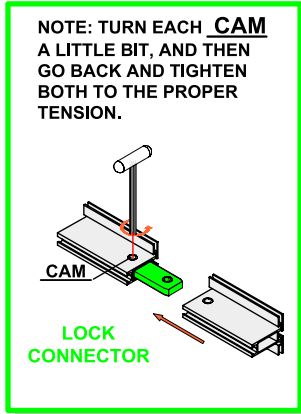

Code	#	Description
F7	8	PHFC2-1200-3[47.25"] (Mitre / Corner Lock one end - straight cut & lock hole other end)
LOCK CONNECTOR	5	END TO END LOCK CONNECTOR
CORNER LOCK	4	90 DEGREE CB9 CORNER LOCK CONNECTOR
F2	2	1155MM[45.47"]PH EXTRUSION W/1 LOCK
SW-FOOT	2	500MM FLAT FOOT FOR SMARTWALL FRAMES