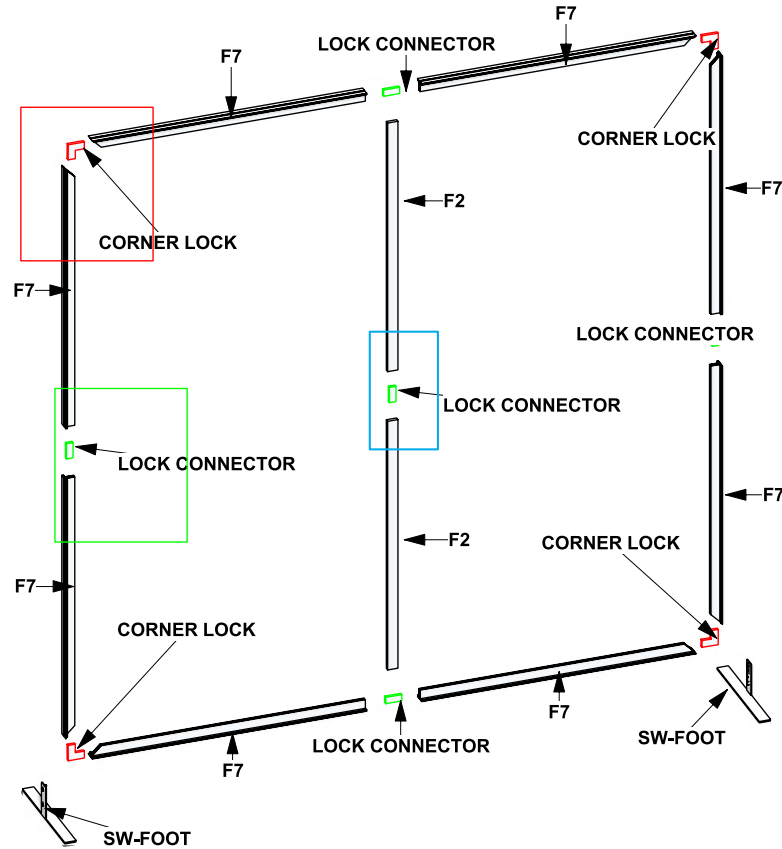

dimensions

Hardware	Graphic
Assembled unit: 95.35" w x 94.74" h x 19.685" d approx. 2421.89mm(w) x 2406.396mm(h) x 499.999mm(d)	Total visual area: 94.375" w x 94.375" h 2397mm(w) x 2397mm(h) Refer to related graphic templates for more information
Shipping	
Shipping dimensions: One OCL case: 19" l x 19" w x 56" h 483mm(l) x 483mm(w) x 1422mm(h) Approximate shipping weight (entire kit): 56 lbs / 25.4 kgs	

Code	#	Description
F7	8	PHFC2-1200-3[47.25"] (Mitre / Corner Lock one end - straight cut & lock hole other end)
LOCK CONNECTOR	5	END TO END LOCK CONNECTOR
CORNER LOCK	4	90 DEGREE CB9 CORNER LOCK CONNECTOR
F2	2	1155MM[45.47"]PH EXTRUSION W/1 LOCK
SW-FOOT	2	500MM FLAT FOOT FOR SMARTWALL FRAMES