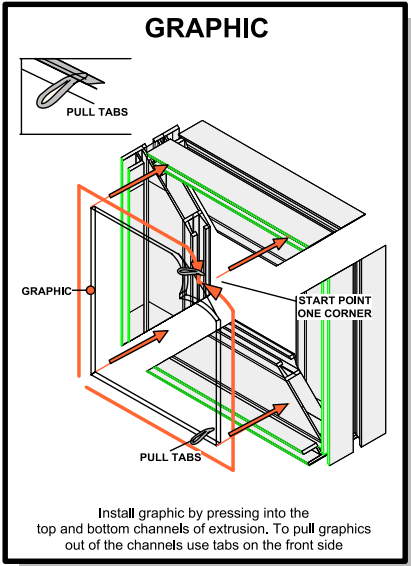

Code	#	Description
GRAPHIC A	1	94.49"H X 94.49"W SINGLE SIDED DYESUB GRAPHIC (UNLINED) PRINTED ON OXFORD W/ FCE-2 ALL 4 SIDES

GRAPHIC A