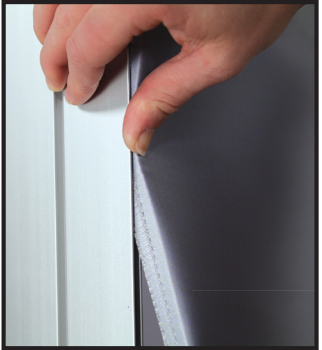

Code	#	Description
GRAPHIC A	1	94.49"H X 94.49"W SINGLE SIDED DYESUB GRAPHIC (UNLINED) PRINTED ON OXFORD W/ FCE-2 ALL 4 SIDES