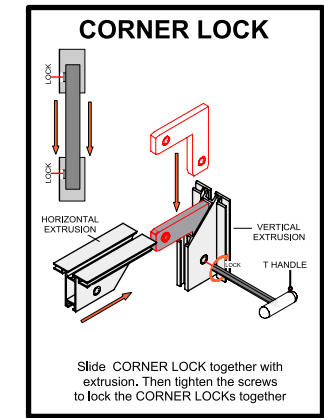

dimensions

Hardware	Graphic
Assembled unit: 95.35" w x 94.74" h x 19.685" d approx. 2421.89mm(w) x 2406.396mm(h) x 499.999mm(d)	Total visual area: 94.375" w x 94.375" h 2397mm(w) x 2397mm(h) Refer to related graphic templates for more information
Shipping	
Shipping dimensions: One OCL case: 19" l x 19" w x 56" h 483mm(l) x 483mm(w) x 1422mm(h) Approximate shipping weight (entire kit): 56 lbs / 25.4 kgs	

Code	#	Description
F7	8	PHFC2-1200-3[47.25"] (Mitre / Corner Lock one end - straight cut & lock hole other end)
LOCK CONNECTOR	5	END TO END LOCK CONNECTOR
CORNER LOCK	4	90 DEGREE CB9 CORNER LOCK CONNECTOR
F2	2	1155MM[45.47"]PH EXTRUSION W/1 LOCK
SW-FOOT	2	500MM FLAT FOOT FOR SMARTWALL FRAMES