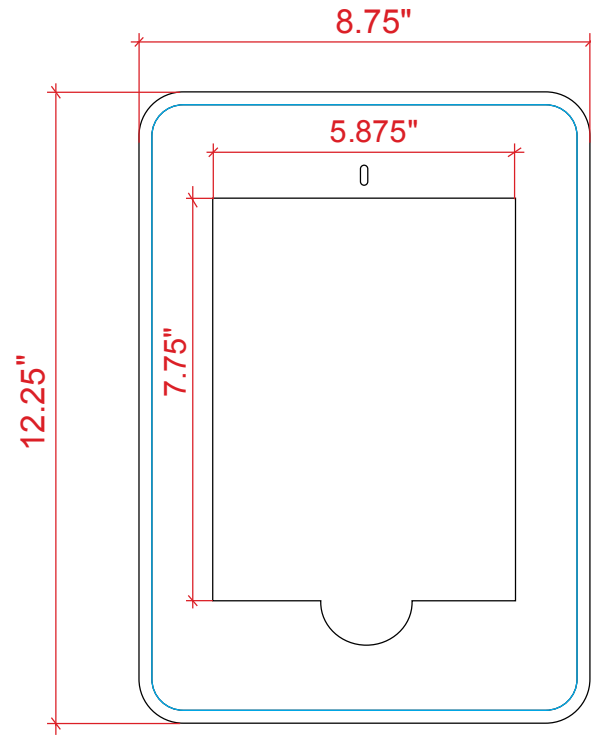

Product Name: MOD-1334
Process: HD
Material: 1/8" Sintra
Effective Date: 7.12.2013

iPad Kiosk Face Graphic

Print Size: 8.75"w x 12.25"h
Final/Live Area: 8.25"w x 11.75"h

iPad Kiosk Wing

Note: The final/live area sizing on this graphic is adjustable (max shown). Contact your Account Representative for details.

Print Size: 7"w x 37"h
Final/Live Area: 6.5"w (MAX) x 36.5"h (MAX)

NOTE: Graphic files must be @ 150 dpi Finished Size.
DO NOT send Flattened Files.
Production can not manipulate the content, proportion or color of these files.

NOTE: These dimensions are for graphic layout purposes.