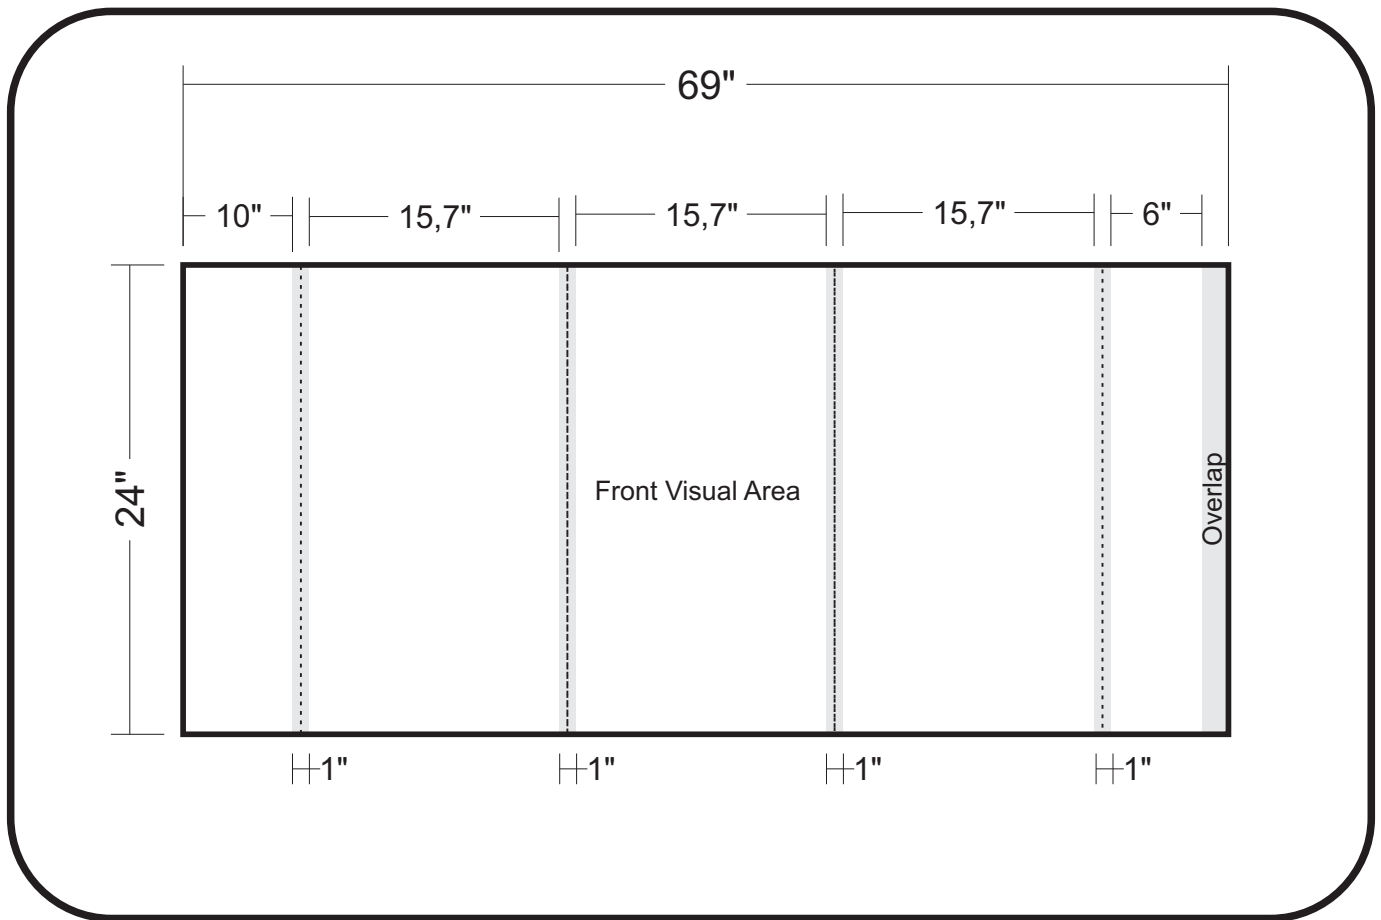

SOLO Magic Cafe Table

GRAPHICS DIMENSIONS

10155

BASE

SOLO Magic Cafe Table

GRAPHICS DIMENSIONS

10155-T

TOP