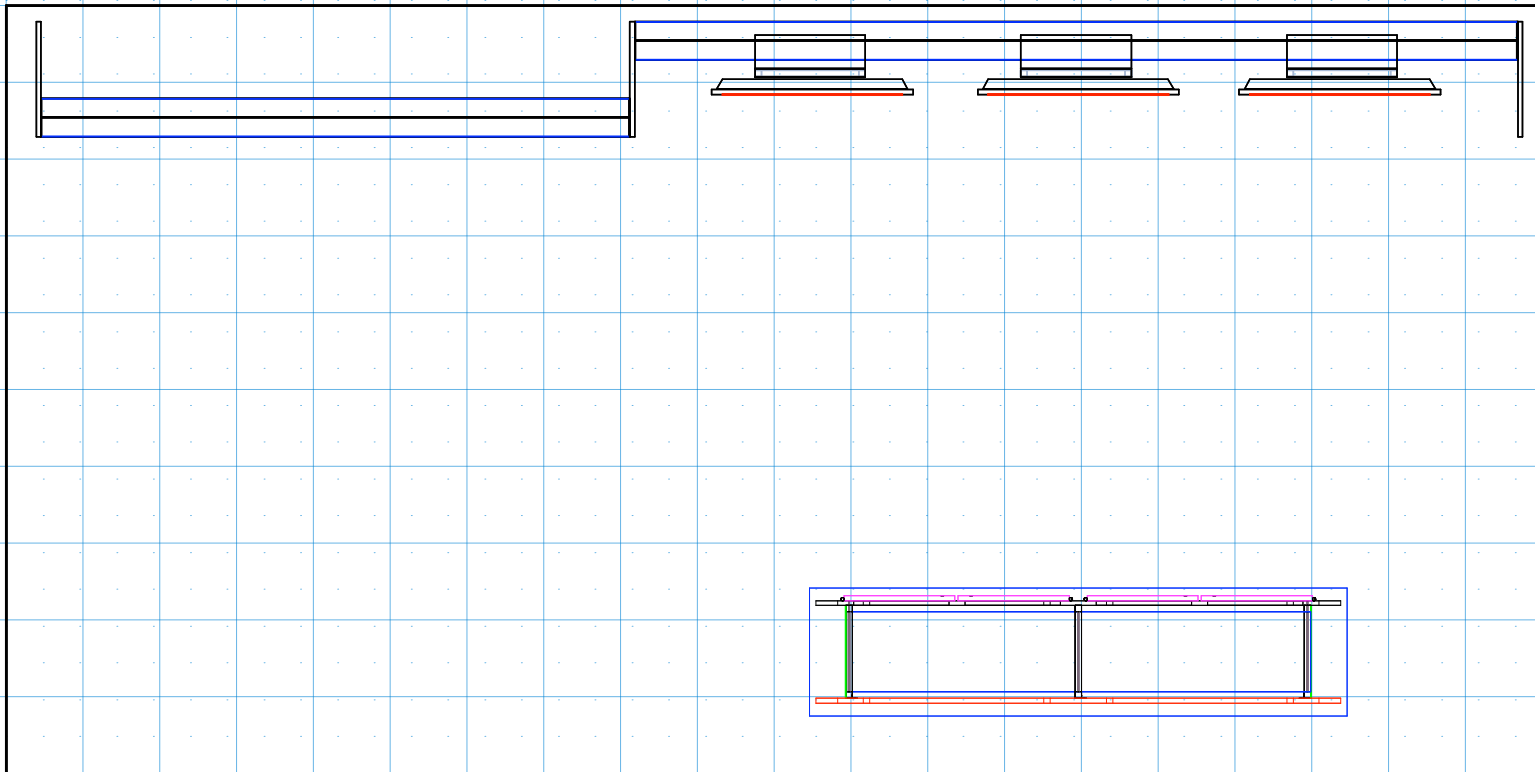

DRAWN BY: LH

DESIGN : V9 10x20

DATE: 03/18/20

REFERENCE: 10X20

© 2020

The designs shown herein are protected by copyright and other laws. This document is to be maintained in confidence. No portion of the information or design shown herein may be reproduced, electronically or otherwise, nor may any display be made from this design without written consent.