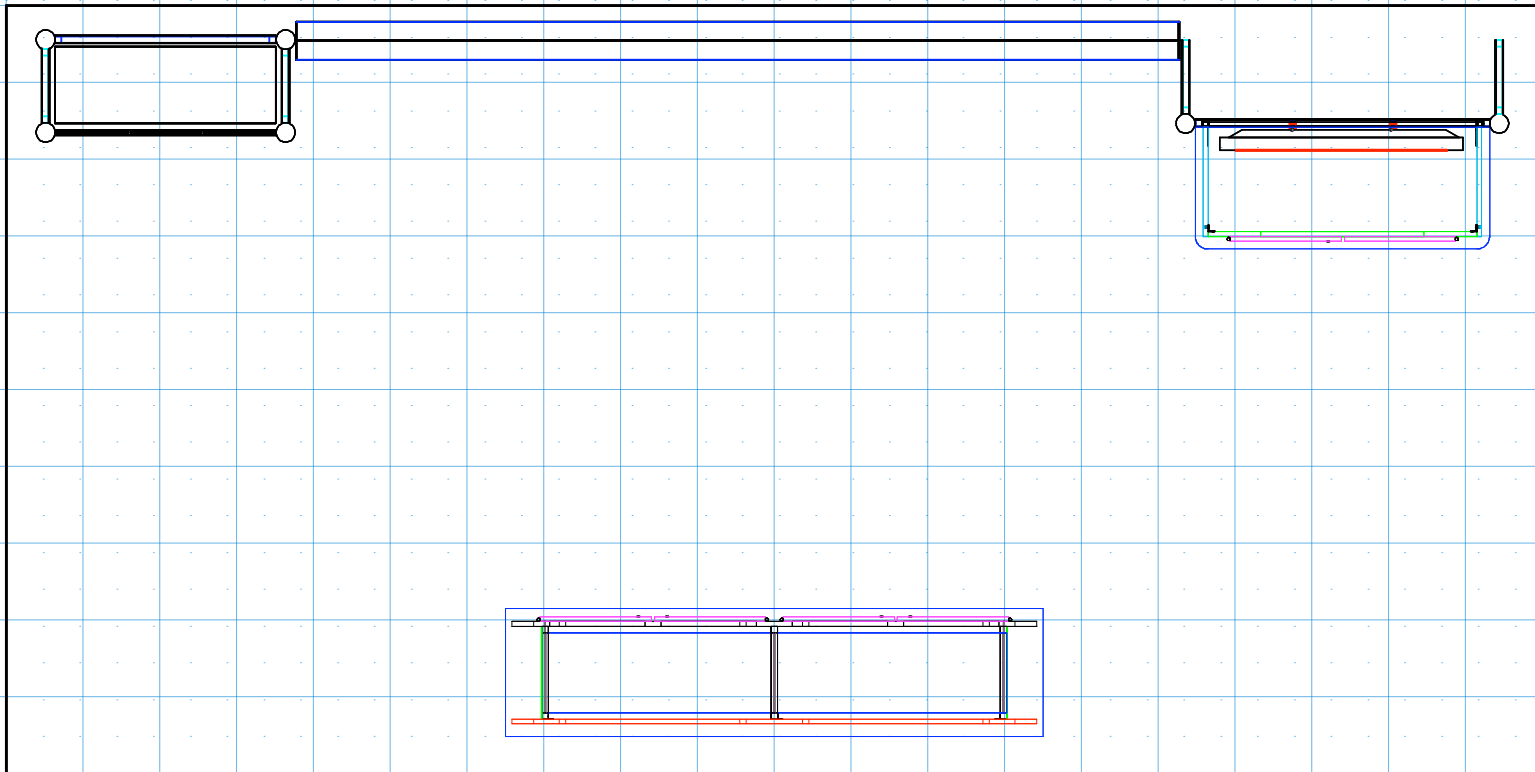

 **orbit**
reporting + analytics

DRAWN BY: LH

DESIGN : V3

DATE: 03/17/20

REFERENCE: 10X20

© 2020

The designs shown herein are protected by copyright and other laws. This document is to be maintained in confidence. No portion of the information or design shown herein may be reproduced, electronically or otherwise, nor may any display be made from this design without written consent.