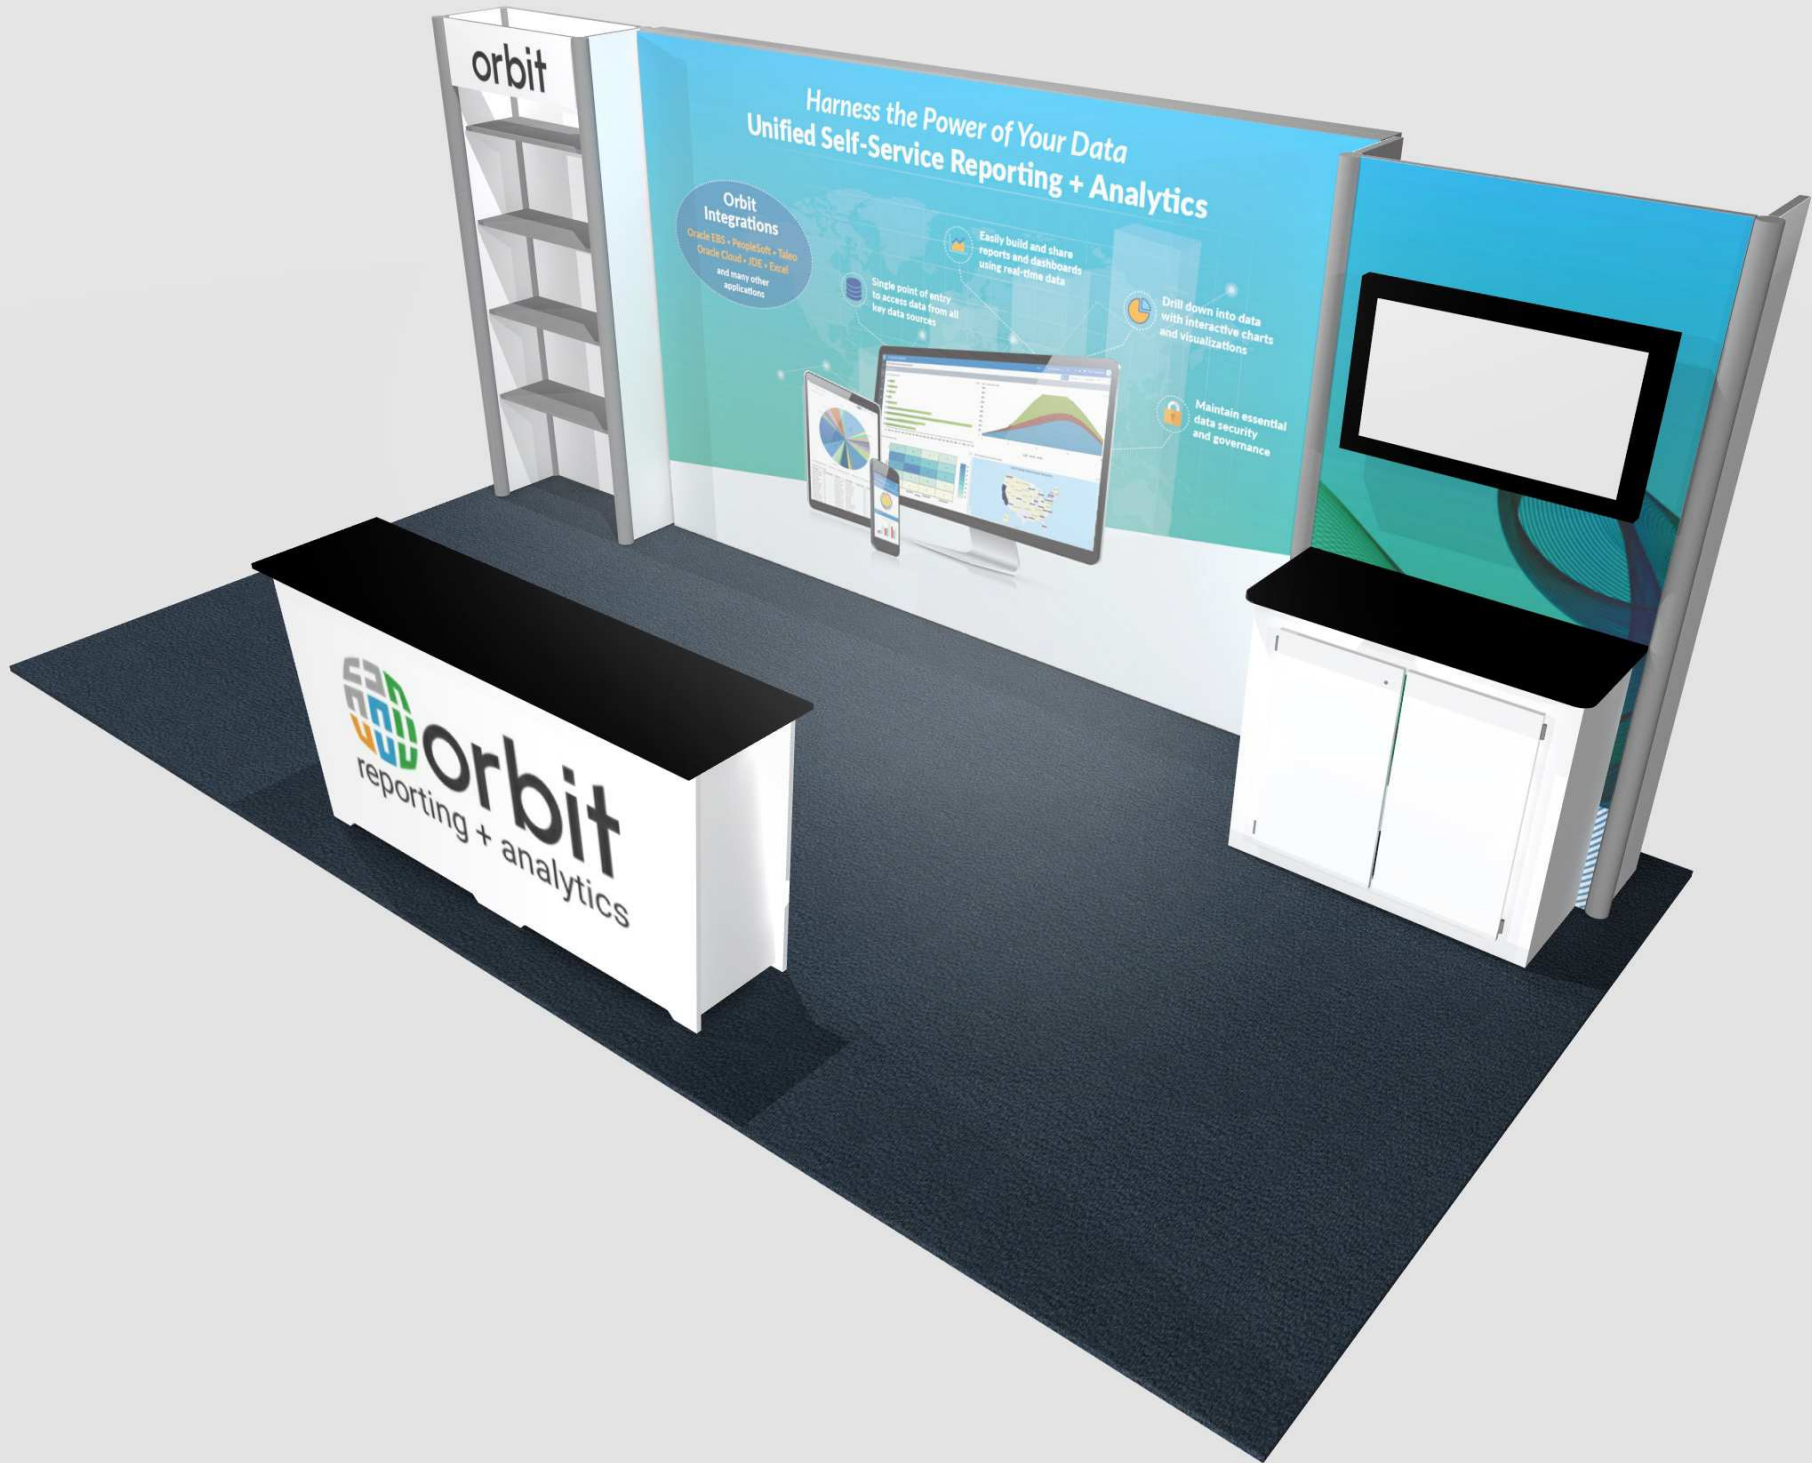

orbit

Harness the Power of Your Data Unified Self-Service Reporting + Analytics

Orbit Integrations
Oracle EBS + PeopleSoft + Talis
Oracle Cloud + JDJ + Excel
and many other applications

Drill down into data with interactive charts and visualizations

Maintain essential data security and governance

orbit
reporting + analytics