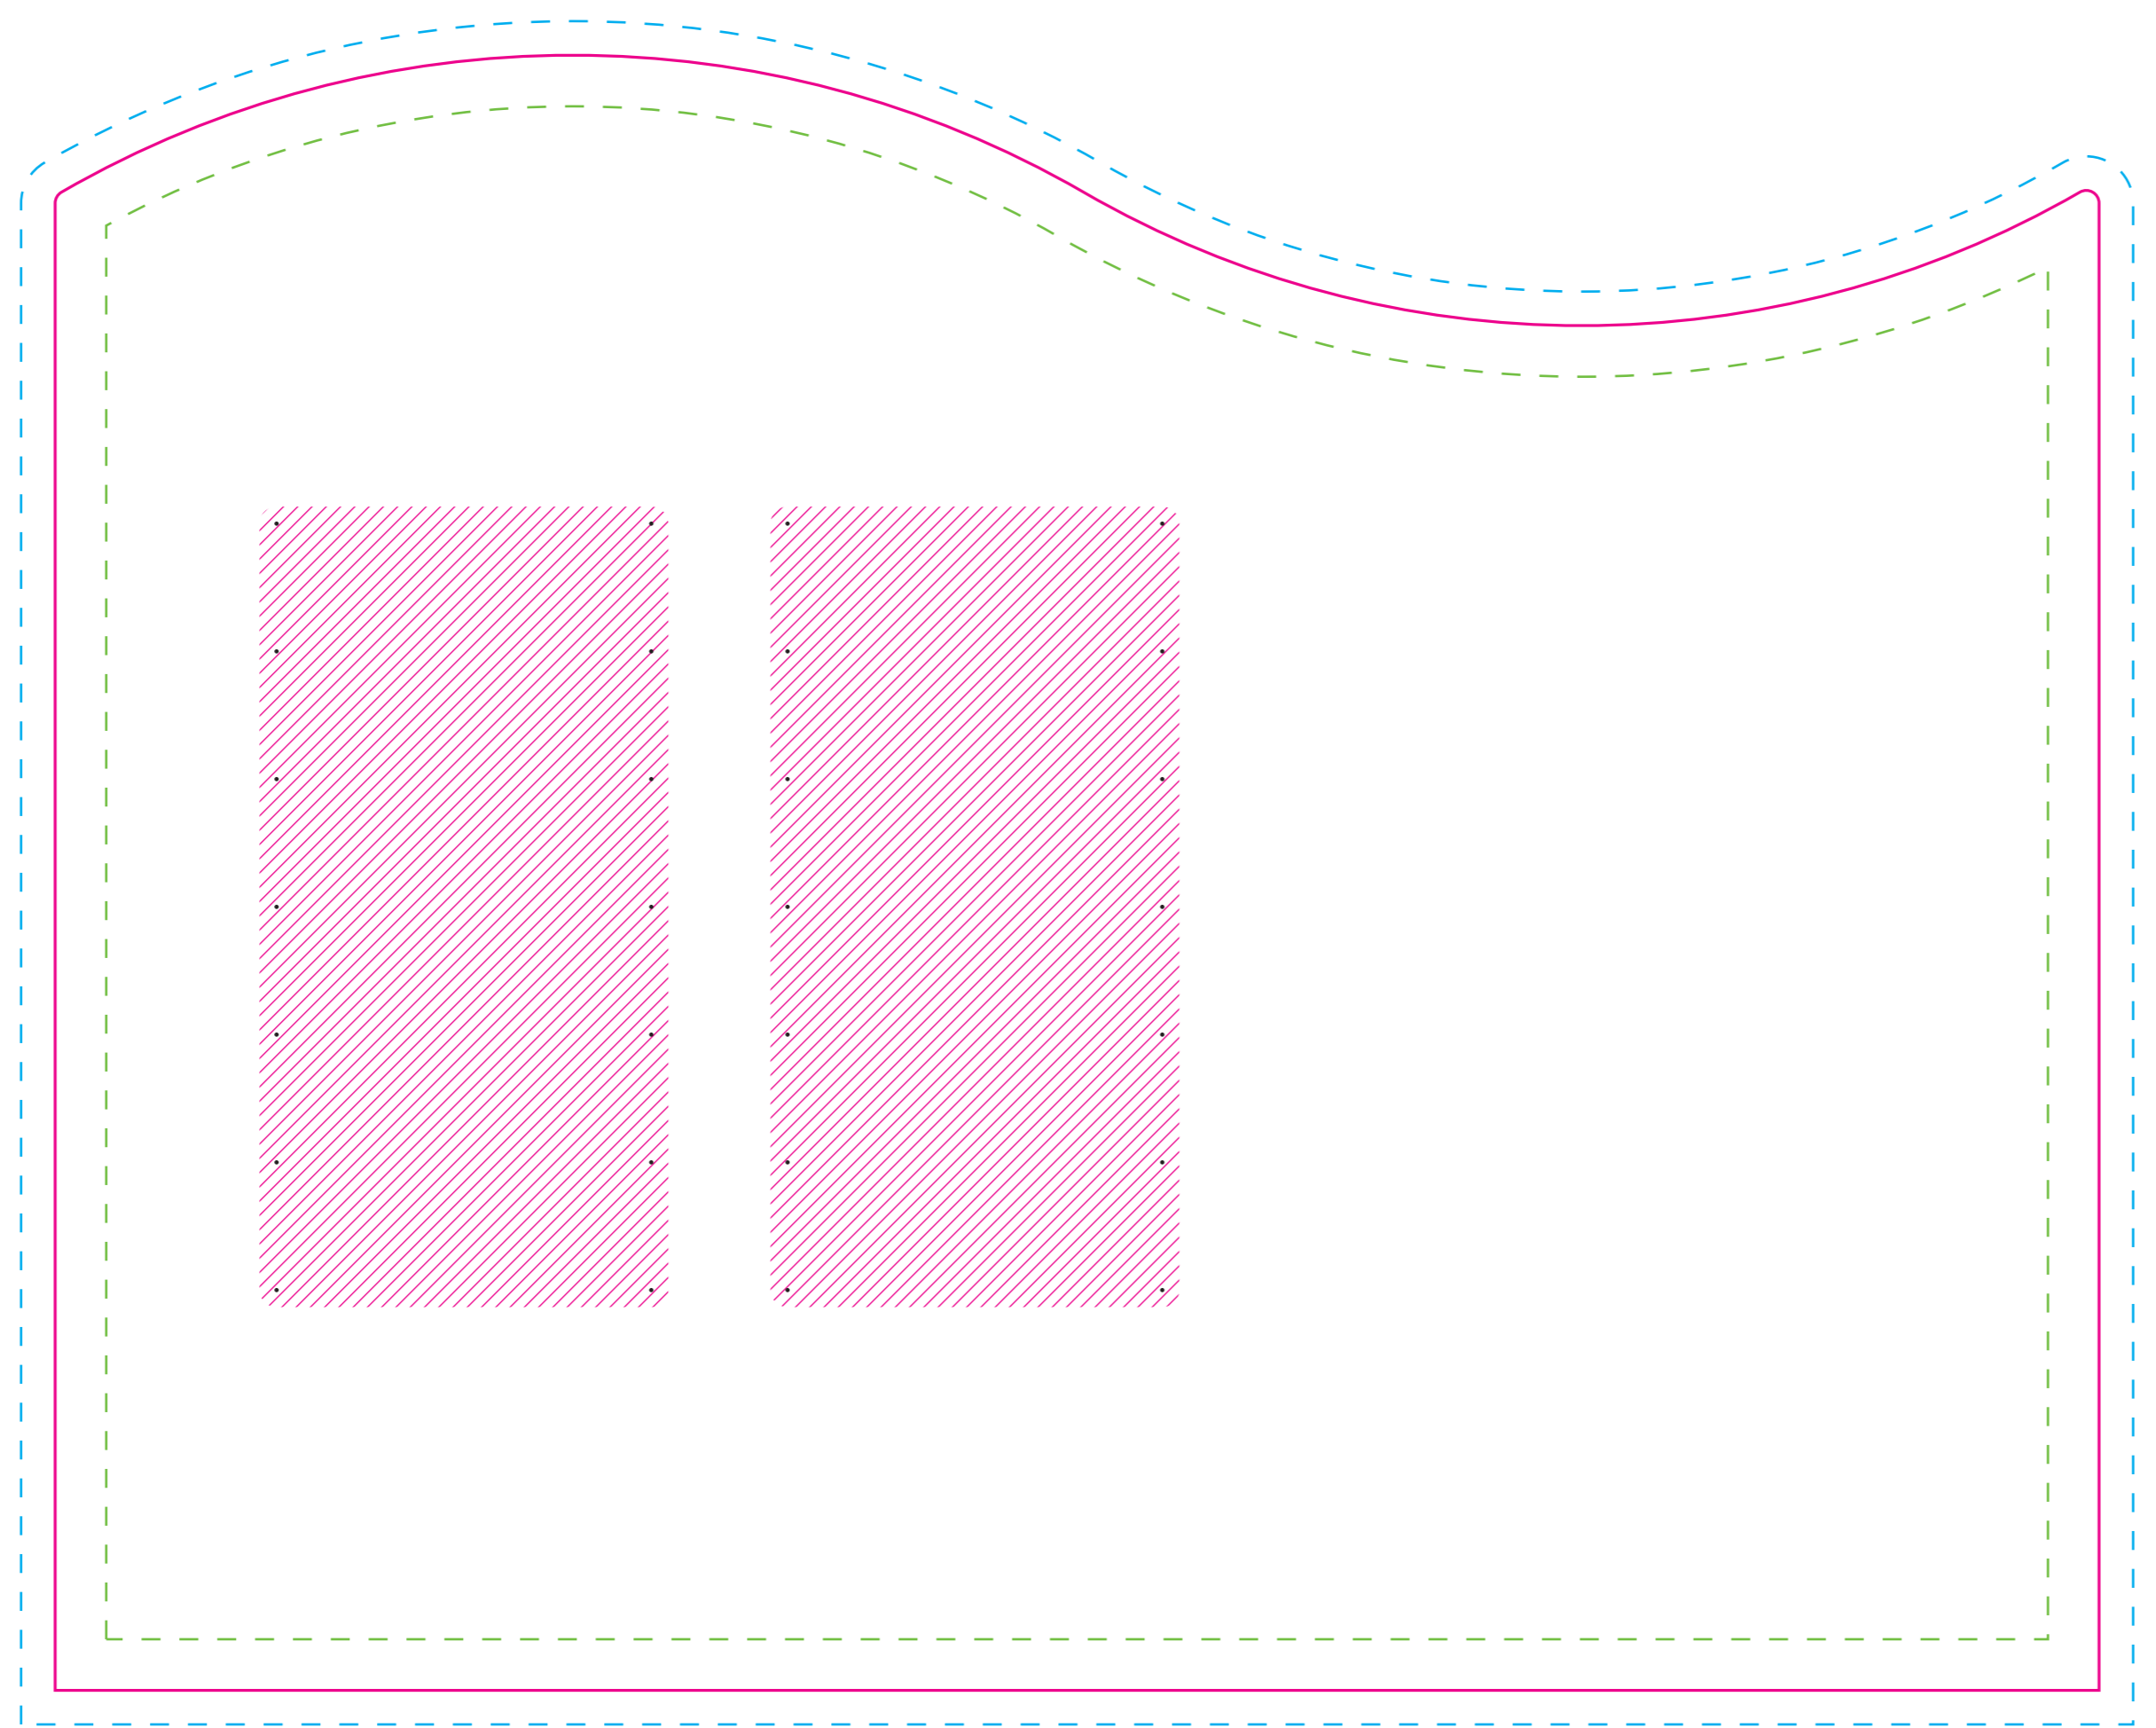

Klik™ Slider Backwall 8' x 10'

-  Denotes SAFE Area
-  Denotes LIVE Area
-  Denotes BLEED Area

Visual Size - 96" h x 120" w
Bleed Size - 100" h x 124" w

1/10th Scale

SLIDER BACKWALL

ACCESSORIES

ALIGN BLACK DOTS OF ACCESSORY
ITEMS TO THE ASSIGNED LOCATION
ON THE STANDEE AS DESIRED