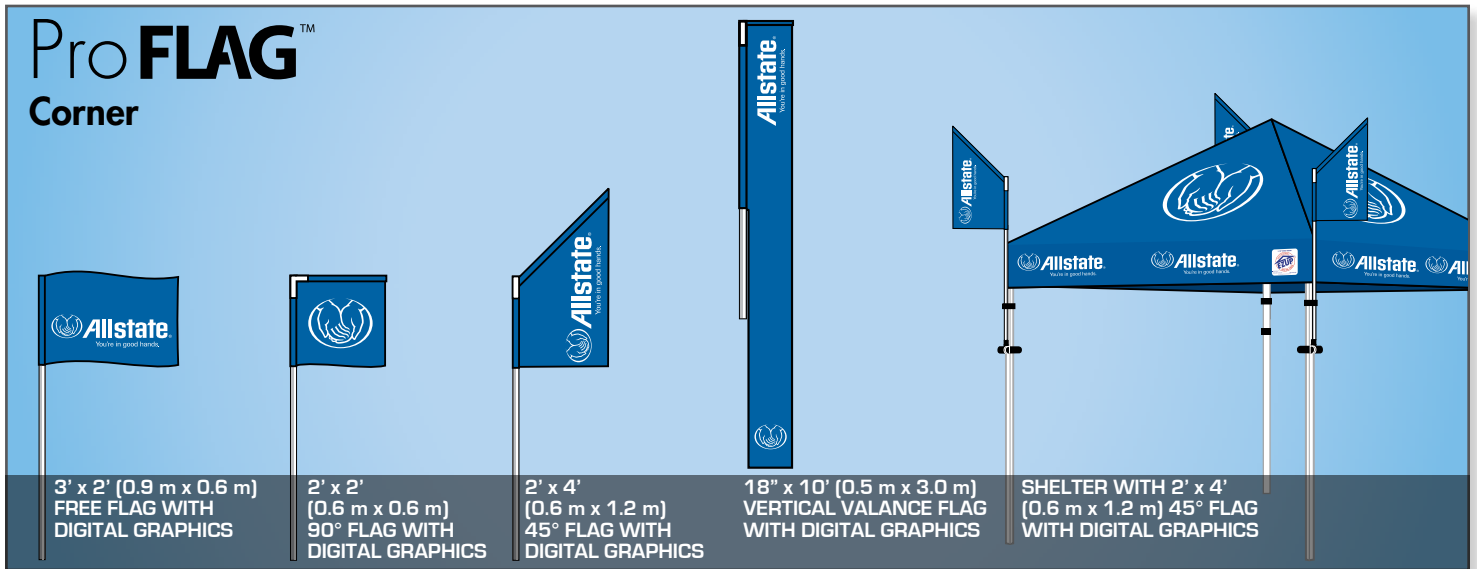

ProFlag™ Corner

E-Z UP® Professional Flags are available in multiple styles to enhance your marketing appeal. ProFlag™ products easily attach to your shelter using bracket mount points to bring your company graphics nearly anywhere!

Sponsorship Recognition Racing Business & Civic Events Advertisement Sports Events Small Businesses
Exhibit Booths Corporate Events Catering Trade Shows Outdoor Festivals Portable Signage
Product Demonstrations Instant Signage Rental Industry Product Call Outs Racing New Product Launch

FEATURES:

- ◇ Sets Up in Seconds!™
- ◇ Available in 4 Sizes:
3' x 2' (0.9 m x 0.6 m)
2' x 2' (0.6 m x 0.6 m)
2' x 4' (0.6 m x 1.2 m)
18' x 10' (0.5 m x 3.0 m)
- ◇ 60" (1.5 m) Silver Powder-Coated Steel Pole
- ◇ Pole Arm Assembly Included
(Not Needed for 3' x 2' (0.9 m x 0.6 m) Flag)
- ◇ Nylon Composite Fabric
- ◇ Hook and Loop Straps to Secure Flag Pole to Shelter Leg
- ◇ Shelter Mount Bracket Included
- ◇ 1 Year Warranty

CUSTOM GRAPHIC OPTIONS:

- ◇ Digital - Mirror Image
- ◇ Double - Sided Digital Printing
(Not Available with 3' x 2' (0.9 m x 0.6 m) Free Flag)

ProFlag™ CORNER:

PRODUCT NAME	PROFLAG™ CORNER			
SIZES	3' x 2' (0.9 m x 0.6 m)	2' x 2' (0.6 m x 0.6 m)	2' x 4' (0.6 m x 1.2 m)	18" x 10' (0.5 m x 3.0 m)
POLE	Silver Powder-Coated Steel			
FABRIC	Nylon Composite Fabric			
PRODUCT INCLUDES	Pole, Flag Fabric, Shelter Mount Bracket, Hook and Loop Strap, Pole Arm Assembly (not needed for 3' x 2' (0.9 m x 0.6 m) flag)			
WARRANTY	1 Year			
PRODUCT COMPATIBILITY	Eclipse™ II, Huf™ II, HUB™, POP™ II and Enterprise™ II			
ITEM WEIGHT	5.5 lbs. (2.5 kg)	6.5 – 7 lbs. (2.9 kg - 3.2 kg)	6.5 – 7 lbs. (2.9 kg - 3.2 kg)	6.5 – 7.5 lbs. (2.9 kg - 3.4 kg)
SHIPPING BOX SIZE	62" L x 7" W x 3" H (1.6 m x 18 cm x 8 cm)	62" L x 7" W x 3" H (1.6 m x 18 cm x 8 cm)	62" L x 7" W x 3" H (1.6 m x 18 cm x 8 cm)	62" L x 7" W x 3" H (1.6 m x 18 cm x 8 cm)
SHIPPING WEIGHT	6 lbs. (2.7 kg)	7 – 7.5 lbs. (3.2 kg - 3.4 kg)	7 – 7.5 lbs. (3.2 kg - 3.4 kg)	7 – 8 lbs. (3.2 kg - 3.6 kg)