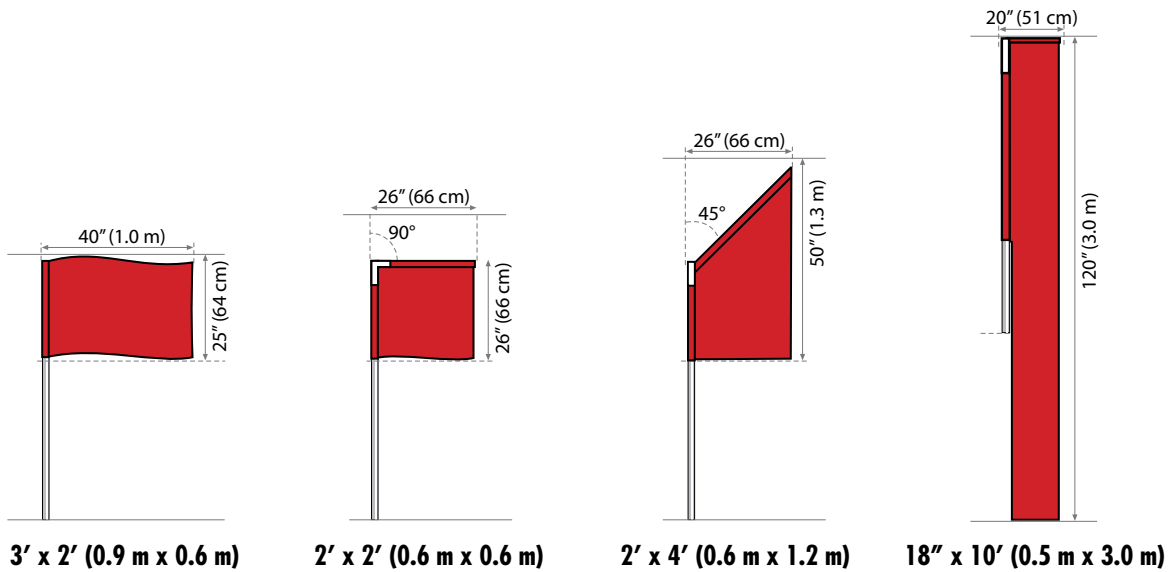

FEATURES:

- ◇ Sets Up in Seconds!™
- ◇ Available in 4 Sizes:
3' x 2' (0.9 m x 0.6 m)
2' x 2' (0.6 m x 0.6 m)
2' x 4' (0.6 m x 1.2 m)
18' x 10' (0.5 m x 3.0 m)
- ◇ 60" (1.5 m) Silver Powder-Coated Steel Pole
- ◇ Pole Arm Assembly Included
(Not Needed for 3' x 2' (0.9 m x 0.6 m) Flag)
- ◇ Nylon Composite Fabric
- ◇ Hook and Loop Straps to Secure Flag Pole to Shelter Leg
- ◇ Shelter Mount Bracket Included
- ◇ 1 Year Warranty

CUSTOM GRAPHIC OPTIONS:

- ◇ Digital - Mirror Image
- ◇ Double - Sided Digital Printing
(Not Available with 3' x 2' (0.9 m x 0.6 m) Free Flag)

ProFlag™ CORNER:

PRODUCT NAME	PROFLAG™ CORNER			
SIZES	3' x 2' (0.9 m x 0.6 m)	2' x 2' (0.6 m x 0.6 m)	2' x 4' (0.6 m x 1.2 m)	18" x 10' (0.5 m x 3.0 m)
POLE	Silver Powder-Coated Steel			
FABRIC	Nylon Composite Fabric			
PRODUCT INCLUDES	Pole, Flag Fabric, Shelter Mount Bracket, Hook and Loop Strap, Pole Arm Assembly (not needed for 3' x 2' (0.9 m x 0.6 m) flag)			
WARRANTY	1 Year			
PRODUCT COMPATIBILITY	Eclipse™ II, Huf™ II, HUB™, POP™ II and Enterprise™ II			
ITEM WEIGHT	5.5 lbs. (2.5 kg)	6.5 – 7 lbs. (2.9 kg - 3.2 kg)	6.5 – 7 lbs. (2.9 kg - 3.2 kg)	6.5 – 7.5 lbs. (2.9 kg - 3.4 kg)
SHIPPING BOX SIZE	62" L x 7" W x 3" H (1.6 m x 18 cm x 8 cm)	62" L x 7" W x 3" H (1.6 m x 18 cm x 8 cm)	62" L x 7" W x 3" H (1.6 m x 18 cm x 8 cm)	62" L x 7" W x 3" H (1.6 m x 18 cm x 8 cm)
SHIPPING WEIGHT	6 lbs. (2.7 kg)	7 – 7.5 lbs. (3.2 kg - 3.4 kg)	7 – 7.5 lbs. (3.2 kg - 3.4 kg)	7 – 8 lbs. (3.2 kg - 3.6 kg)