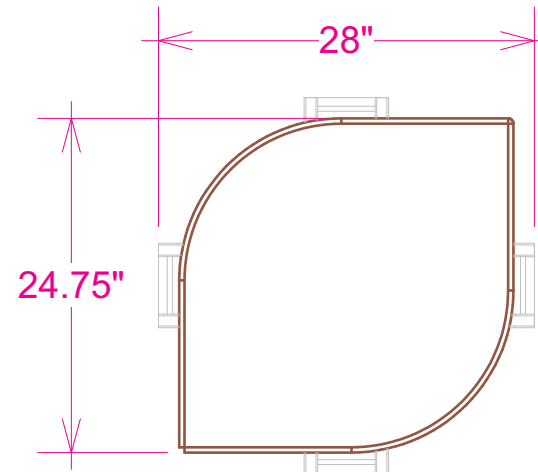

Note: Shelf finishes may vary. Kits will come with choice of lights except for Lumina 2.

3D Rendering:

OR-P03, Podium Kit

Dimensions:

OR-P03, Podium Kit

Color Coded Parts:

OR-P03, Podium Kit

Case Count:

OR-P03, Podium Kit

ORBITAL FREIGHT CASE
48" x 36" x 10.5"
(OCFM)

0

ORBITAL FREIGHT CASE
48" x 36" x 18"
(OCF)

0

ORBITAL FREIGHT CASE
48" x 48" x 18"
(OCF2)

0

ORBITAL FREIGHT CASE
48" x 44" x 34"
(OCT)

0

ORBITAL FREIGHT CASE
36" x 24" x 10"
(OCHM)

0

ORBITAL FREIGHT CASE
48" x 24" x 10"
(OCH)

0

FREIGHT CASE
48" x 24" x 12"
(OCH-2)

0

Notes:
May be shipped in Cardboard Box, or in
one OCH.