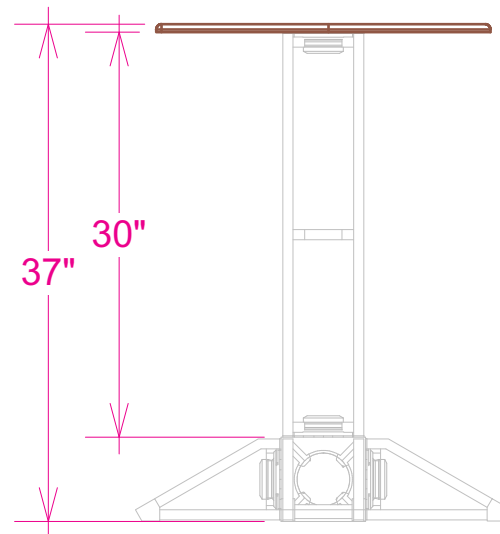

Note: Shelf finishes may vary. Kits will come with choice of lights except for Lumina 2.

3D Rendering:

OR-P03, Podium Kit

Dimensions:

OR-P03, Podium Kit

Color Coded Parts:

OR-P03, Podium Kit

Case Count:

OR-P03, Podium Kit

ORBITAL FREIGHT CASE
48" x 36" x 10.5"
(OCFM)

0

ORBITAL FREIGHT CASE
48" x 36" x 18"
(OCF)

0

ORBITAL FREIGHT CASE
48" x 48" x 18"
(OCF2)

0

ORBITAL FREIGHT CASE
48" x 44" x 34"
(OCT)

0

ORBITAL FREIGHT CASE
36" x 24" x 10"
(OCHM)

0

ORBITAL FREIGHT CASE
48" x 24" x 10"
(OCH)

0

FREIGHT CASE
48" x 24" x 12"
(OCH-2)

0

Notes:
May be shipped in Cardboard Box, or in
one OCH.