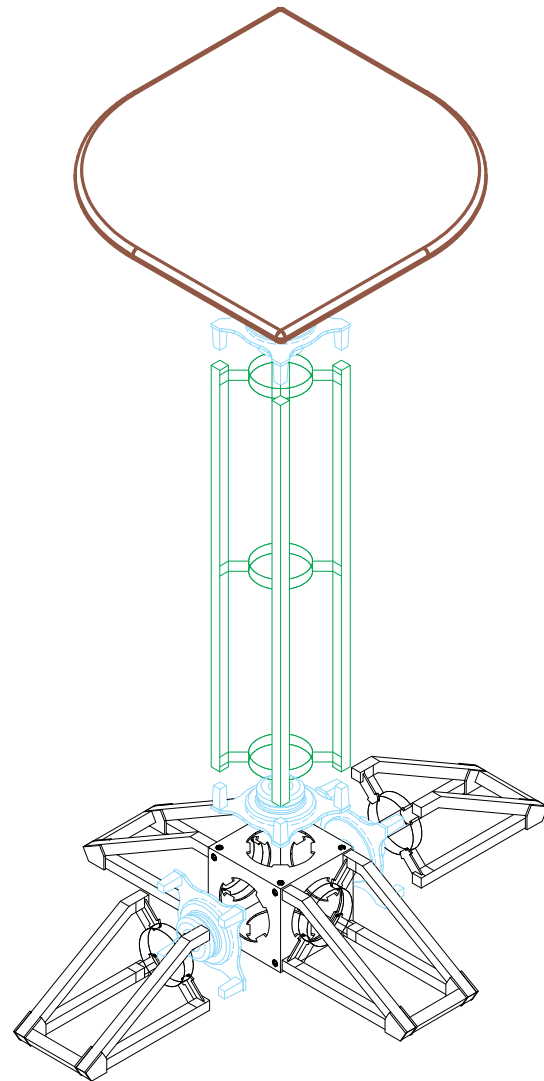

Part Count:

OR-P03, Podium Kit

<p>JUNCTION BOX (OR-J-3) DBL JUNCTION BOX (OR-J-DBL)</p> <p>0 0</p>	<p>24" LONG TRUSS SECTION (OR-24-2)</p> <p>0</p>	<p>30" LONG TRUSS SECTION (OR-30-2)</p> <p>1</p>	<p>36" TRUSS SECTIONS (OR-36-2)</p> <p>0</p>	<p>46" LONG TRUSS SECTION (OR-46-2)</p> <p>0</p>	<p>45 CURVED TRUSS SECTION (OR-45-CV-3)</p> <p>0</p>	<p>90 CURVED TRUSS SECTION (OR-90-CV-2)</p> <p>0</p>
<p>(OR-B45)</p> <p>0</p>	<p>(OR-B90)</p> <p>2</p>	<p>(OR-B90A)</p> <p>1</p>	<p>(OR-LCD-1-S) Opti Mount (OR-LCD-2-S) (OR-LCD-3-S)</p> <p>0 0 0</p>	<p>LIT RACK (OR-STG) UNIVERSAL CONNECTOR (OR-UNI-CLP-1)</p> <p>0 0</p>	<p>TRUSS TO JUNCTION (OR-QL-T2J) TRUSS TO TRUSS (OR-QL-T2T)</p> <p>5 0</p>	<p>HAND TOOL (OR-TOOL-B)</p> <p>1</p>
<p>(OR-TBL) *S *B *WD *DWD (OR-ATL-CNTR)</p> <p>0 0</p>	<p>LEFT (OR-TBL2-L) *S *B *WD *DWD RIGHT (OR-TBL2-R)</p> <p>0 0</p>	<p>(OR-IS-24) 24" *S *B *WD *DWD (OR-IS-36) 36" *S *B *WD *DWD (OR-IS-46) 46" *S *B *WD *DWD (OR-IS-48) 48" *S *B *WD *DWD</p> <p>0 0 0 0</p>	<p>(OR-CIS-45) *S *B *WD *DWD (OR-SE-IS-90) *S *B *WD *DWD (OR-CIS-90) *S *B *WD *DWD</p> <p>0 0 0</p>	<p>(OR-PO1-15) *S *B *WD *DWD (OR-PO1-P-15)</p> <p>0 0</p>	<p>(OR-PO2-15) *S *B *WD *DWD (OR-PO2-P-15)</p> <p>0 0</p>	<p>(OR-PO3-15) *S *B *WD *DWD (OR-PO3-P-15)</p> <p>1 0</p>
<p>(OR-PO4-15) *S *B *WD *DWD (OR-PO4-P-15)</p> <p>0 0</p>	<p>(OR-PO5-15) *S *B *WD *DWD (OR-PO5-P-15)</p> <p>0 0</p>	<p>(OR-TC01-15) *S *B *WD *DWD (OR-TC01-P-15)</p> <p>0 0</p>	<p>(OR-TC02-15) *S *B *WD *DWD (OR-TC02-P-15)</p> <p>0 0</p>	<p>(OR-TC03-15) *S *B *WD *DWD (OR-TC03-P-15)</p> <p>0 0</p>	<p>(OR-TC04-18) *S *B *WD *DWD (OR-TC04-P-18)</p> <p>0 0</p>	<p>SPOTLIGHT (CHOICE OF LIGHTS)</p> <p>0</p>

Note: Shelf finishes may vary. Kits will come with choice of lights except for Lumina 2.

3D Rendering:

OR-P03, Podium Kit

Dimensions:

OR-P03, Podium Kit

Color Coded Parts:

OR-P03, Podium Kit

Case Count: