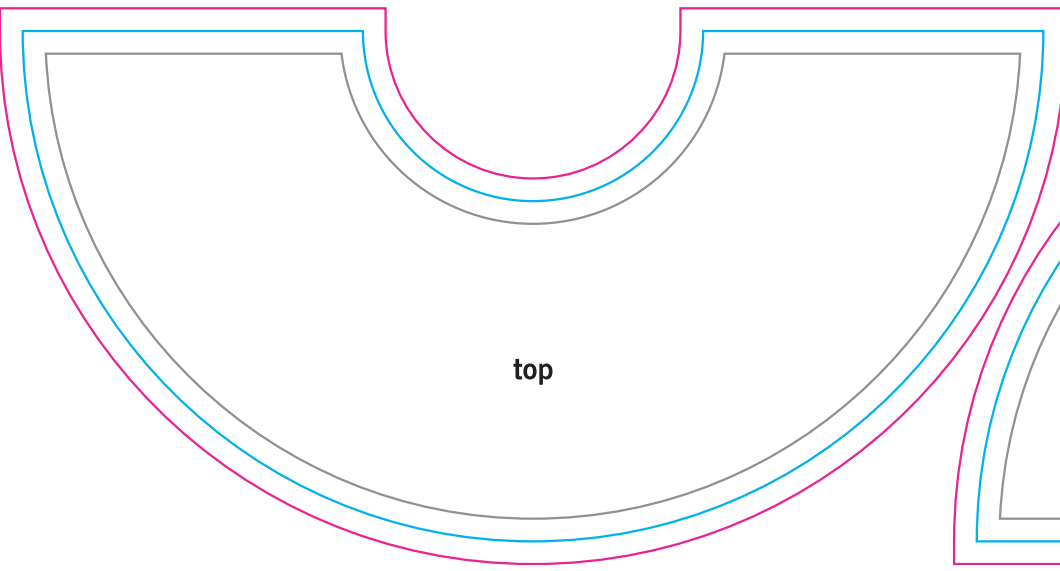

Display Lounge Semi-Ring 4.4' x 2.2' x 1.5'