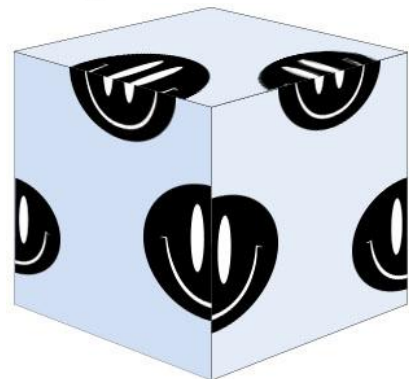

THINGS TO DO:

- Extend all artwork out to the templates magenta bleed line.
- Keep text, logos & important images inside the gray image safety line or they might get cut off.
- Outline all fonts.
- Embed all placed images.
- If using Adobe® Photoshop®, delete all template lines before submitting your file.
- Design with 100% opaque PANTONE® Color Bridge® colors for more accurate color reproduction.*
- Submit all artwork files in CMYK color space mode.
- ONLY SAVE AND SEND PAGE 2 WITH YOUR ARTWORK.

THINGS TO KNOW:

- The template is at 1:10 scale. DO NOT resize it.
- A minimum resolution of 360dpi is required for all raster (pixel) images. Higher resolutions are preferred.
- DO NOT alter the template in any way.
- If multiple images are selected for a product, submit one file per image.
- For multiple print and/or double print products, please design on all layouts within the template even if the layout graphics are the same.

MAIN TEMPLATE LINES:

BLEED LINE:

The MAGENTA line shows the bleed line. Please extend artwork to this line if it goes to or past the finished size.

FINISHED SIZE LINE:

The CYAN line shows the finished size.

STITCHING LINE:

The BLACK line shows the stitching line.

IMAGE SAFETY LINE:

The GREY line shows the image safety line. Keep all text, logos & important images inside the safety line or they might get cut off.

Warning: We cannot guarantee artwork alignment across any seam. Complaints based on that will not be accepted.

* Due to the nature of the CMYK printing process, the reproduction of PANTONE® colors is not always 100% possible. Please reference a Pantone® Color Bridge® book to receive a process color simulation. Further information can be found on our website.