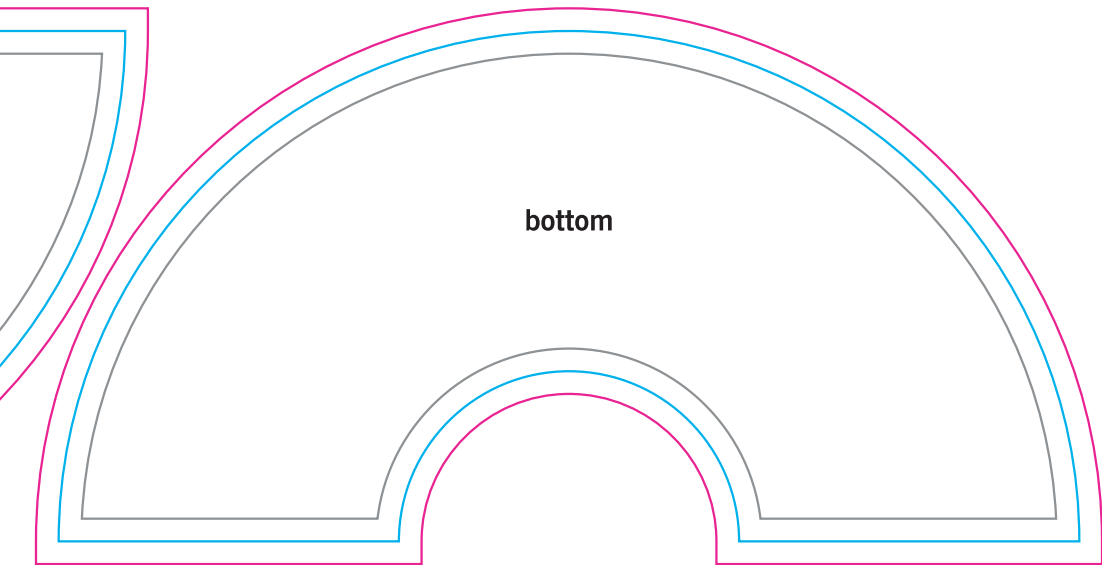

Display Lounge Semi-Ring 4.4' x 2.2' x 1.5'