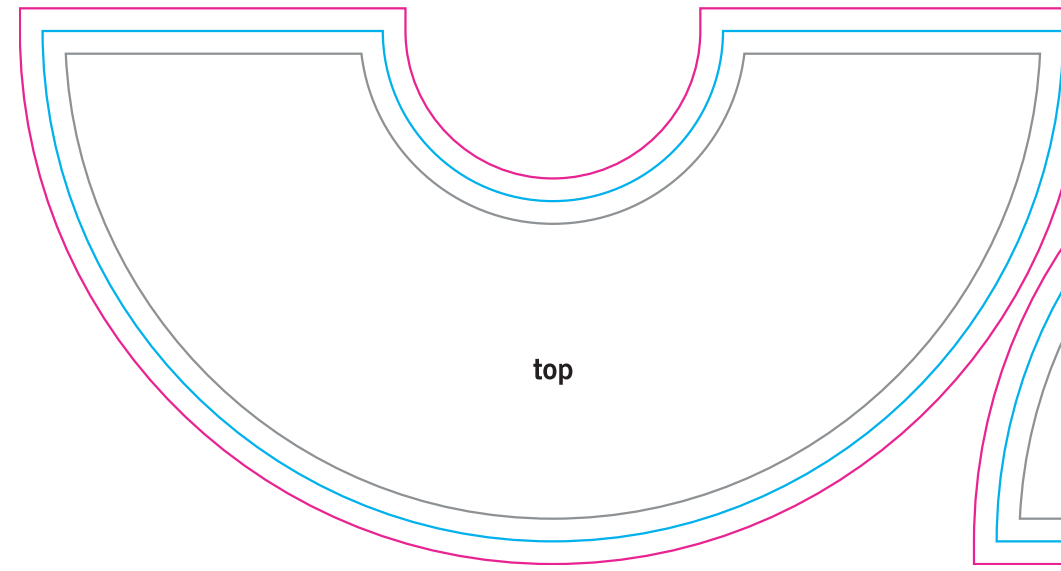

Display Lounge Semi-Ring 4.4' x 2.2' x 1.5'