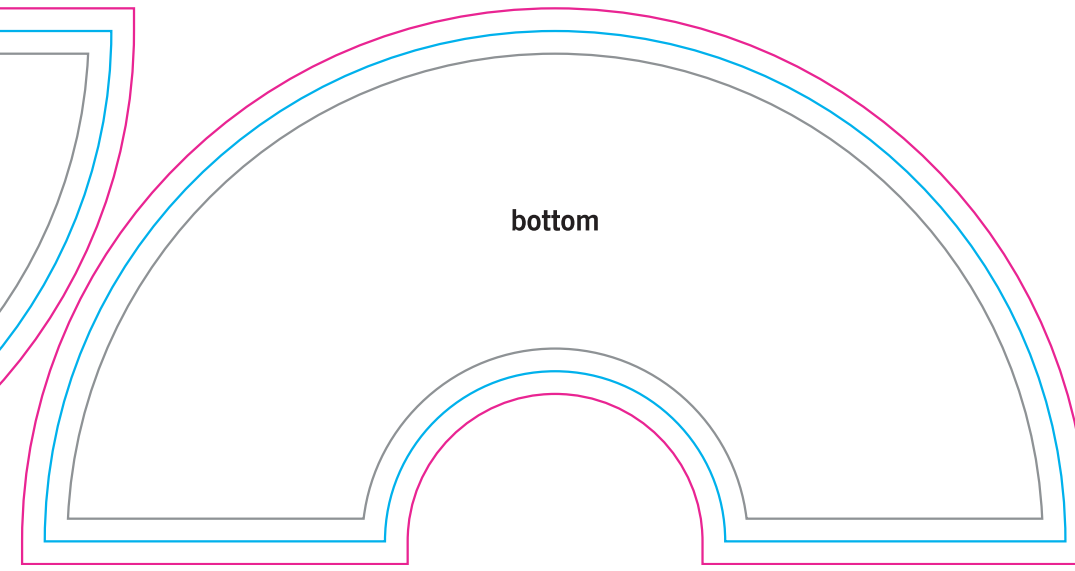

Display Lounge Semi-Ring 4.4' x 2.2' x 1.5'