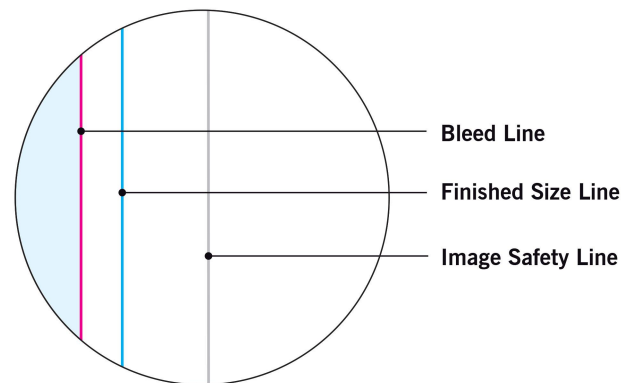

#### BLEED LINE:

The MAGENTA line shows the bleed line. Please extend artwork to this line if it goes to or past the finished size.

#### FINISHED SIZE LINE:

The CYAN line shows the finished size.

#### STITCHING LINE:

The BLACK line shows the stitching line.

#### IMAGE SAFETY LINE:

The GREY line shows the image safety line. Keep all text, logos & important images inside the safety line or they might get cut off.

**Warning: We cannot guarantee artwork alignment across any seam. Complaints based on that will not be accepted.**