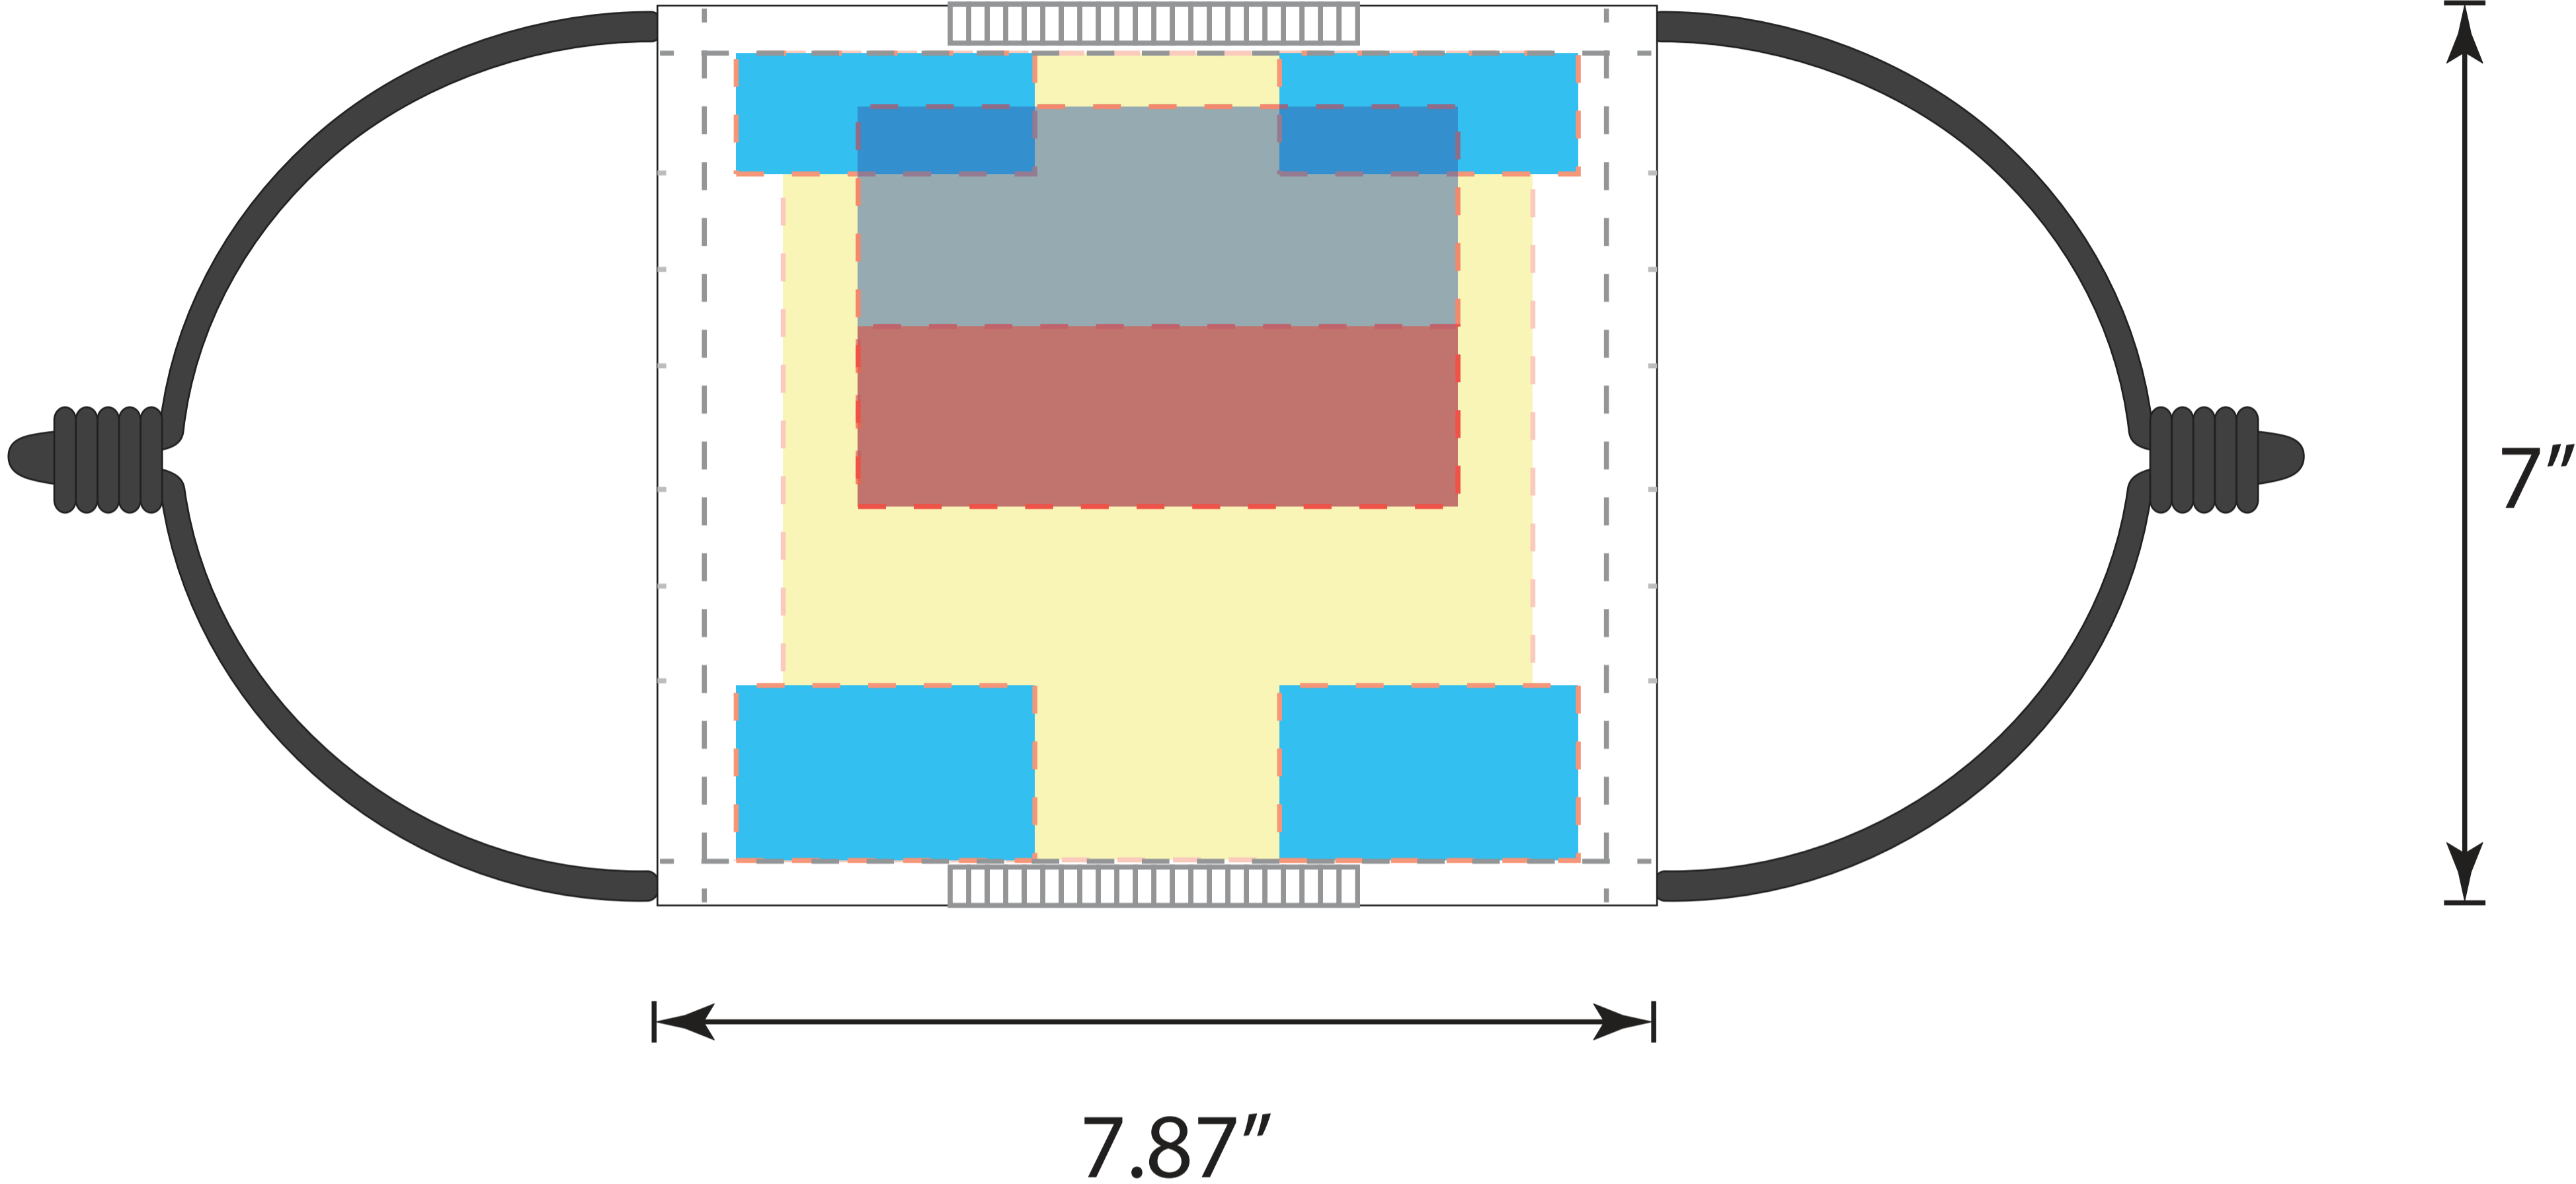

Custom Style Face Mask

Graphic Template

The colored boxes in the template serve as guides for art and logo placement.

Elastic Color: Gray Black
(select one)

If left unselected we will pick one based on the color of the artwork

Exact Size

ART SIZE

Imprint Area:
With Bleed

7.87" x 7"

ART GUIDELINES

- Image Resolution 100 dpi (at print size)
- Convert all fonts to outlines
- Outline all strokes
- Embed all placed images
- Specify PMS colors
- Please keep logos and text inside the **Visual Area**

Gray

Black

If left unselected we will pick one based on the color of the artwork

Exact Size

ART SIZE

Imprint Area:
With Bleed

7.87" x 7"

ART GUIDELINES

- Image Resolution 100 dpi (at print size)
- Convert all fonts to outlines
- Outline all strokes
- Embed all placed images
- Specify PMS colors
- Please keep logos and text inside the **Visual Area**

Preferred File Formats: