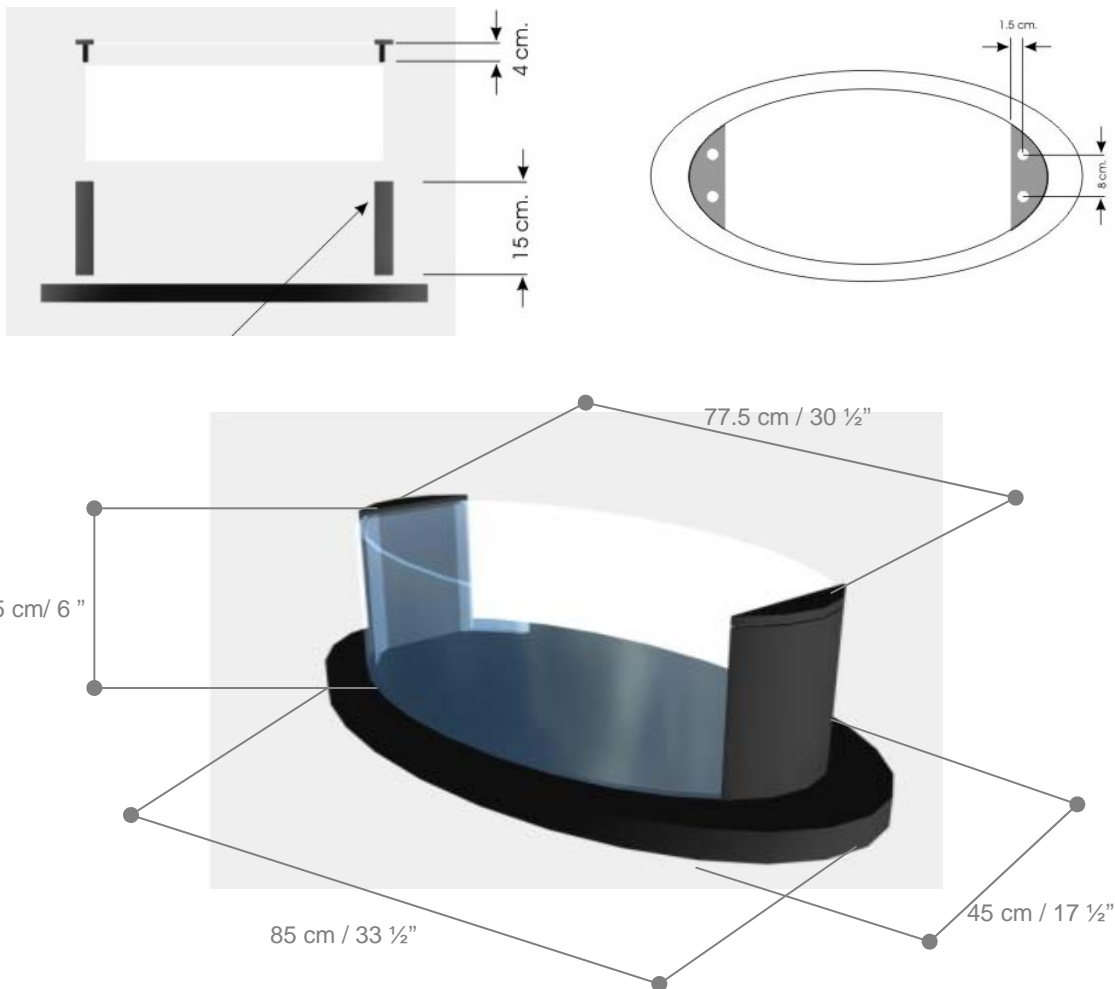

# SOLO Mini Glass Counter

## Description

The SOLO MINI GLASS COUNTER is a display case built with plexiglass. It has one display area and can be placed stacked on a SOLO Standard. It has the same elliptical shape of the SOLO Standard.

## Packing

- Shipped in one corrugated box
  - BOX 1 Dimensions: 33" x 18" x 9". 21 lbs
- Molded shipping cases available. Call to verify references & dimensions.